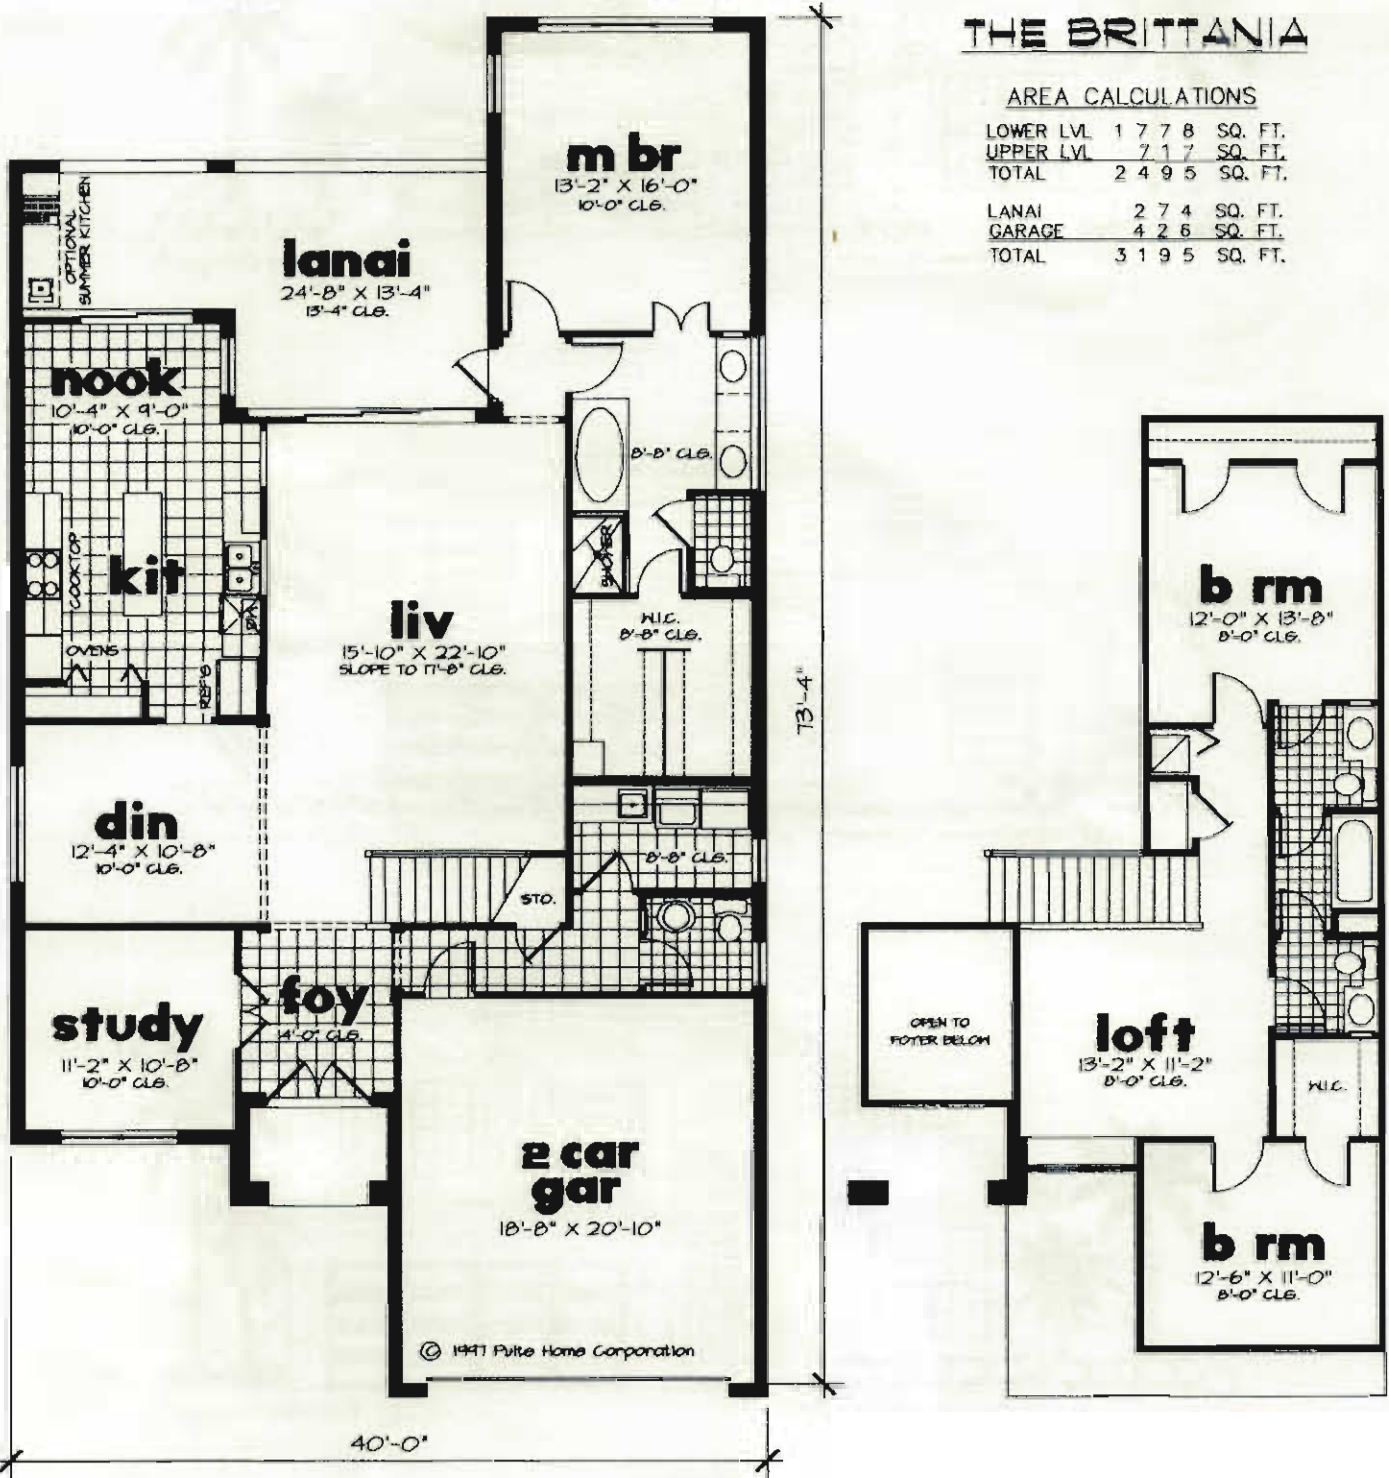

The Britannia

3 BEDROOM - 2 BATH, 2 HALF BATH

2495

THE BRITANNIA

AREA CALCULATIONS

LOWER LVL.	1 7 7 8	SQ. FT.
UPPER LVL.	7 1 7	SQ. FT.
TOTAL	2 4 9 5	SQ. FT.
LANAI	2 7 4	SQ. FT.
GARAGE	4 2 6	SQ. FT.
TOTAL	3 1 9 5	SQ. FT.

© 1991 Pulte Home Corporation

Artist's rendering. Exact dimensions and spatial arrangements on this plan are approximate and may vary in final construction.