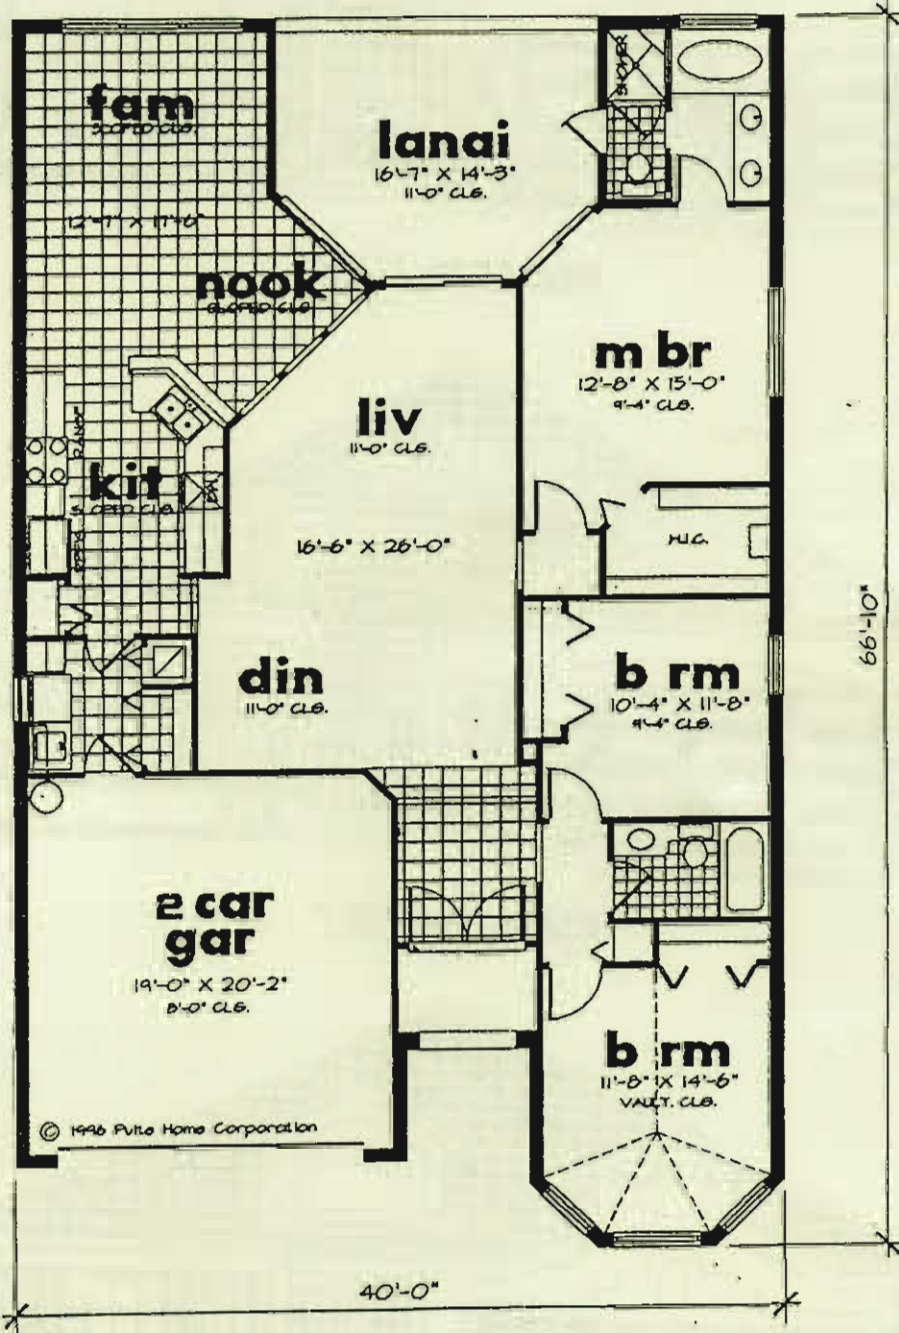

# The Regatta

3 BEDROOM - 2 BATH - 1820 SQ. FT.

## THE REGATTA

### AREA CALCULATIONS

LIVING	1820 SQ. FT.
ENTRY	38 SQ. FT.
LANAI	215 SQ. FT.
GARAGE	419 SQ. FT.
TOTAL	2592 SQ. FT.

ARTIST RENDERING. EXACT DIMENSIONS AND SPATIAL ARRANGEMENTS ON THIS PLAN ARE APPROXIMATE AND MAY VARY IN FINAL CONSTRUCTION