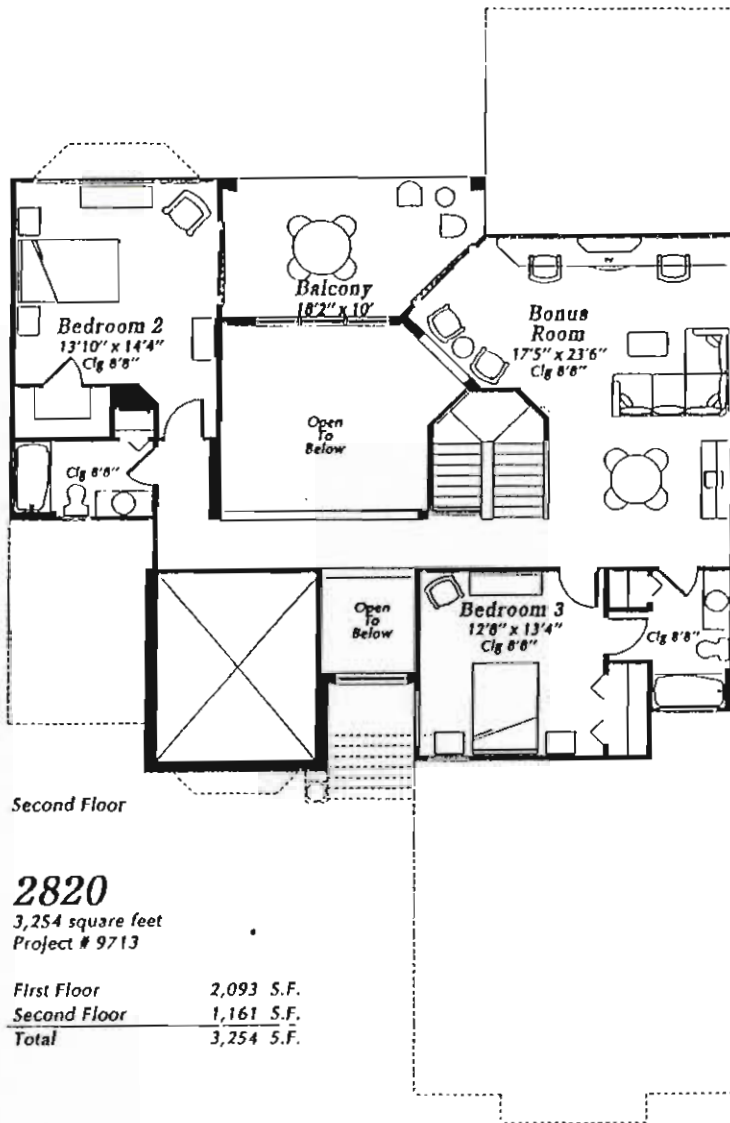

2820
3,254 square feet
Project # 9713

First Floor	2,093 S.F.
Second Floor	1,161 S.F.
Total	3,254 S.F.

PLAN 2820

Arthur Rutenberg

© COPYRIGHT ARTHUR RUTENBERG HOMES, INC. ALL RIGHTS RESERVED

Optional Bedroom #4 and Pool Bath + 280 S.F.

2820
3,254 square feet
Project # 9713

First Floor	2,093 S.F.
Second Floor	1,161 S.F.
Total	3,254 S.F.

PLAN 2820

Arthur Rutenberg

© 2001 ARTHUR RUTENBERG HOME, INC. ALL RIGHTS RESERVED