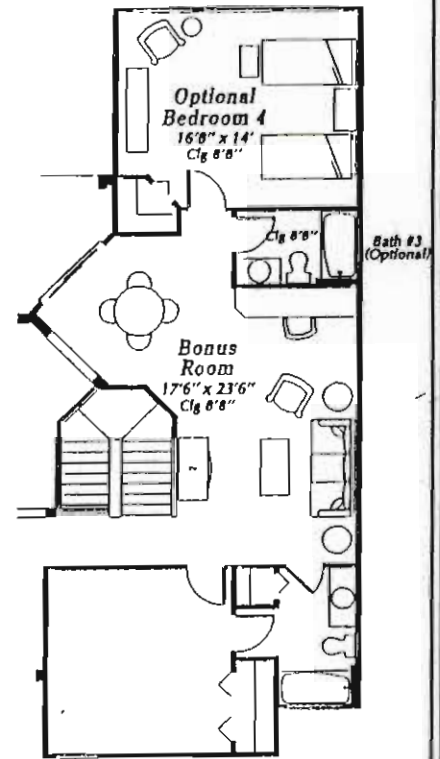

2820
3,254 square feet
Project # 9713

First Floor	2,093 S.F.
Second Floor	1,161 S.F.
Total	3,254 S.F.

PLAN 2820

Arthur Rutenberg

© COPYRIGHT ARTHUR RUTENBERG HOMES, INC. ALL RIGHTS RESERVED

Optional Bedroom #4 and Pool Bath + 280 S.F.

2820
3,254 square feet
Project # 9713

First Floor	2,093 S.F.
Second Floor	1,161 S.F.
Total	3,254 S.F.

PLAN 2820

Arthur Rutenberg

© 2001 ARTHUR RUTENBERG HOME, INC. ALL RIGHTS RESERVED