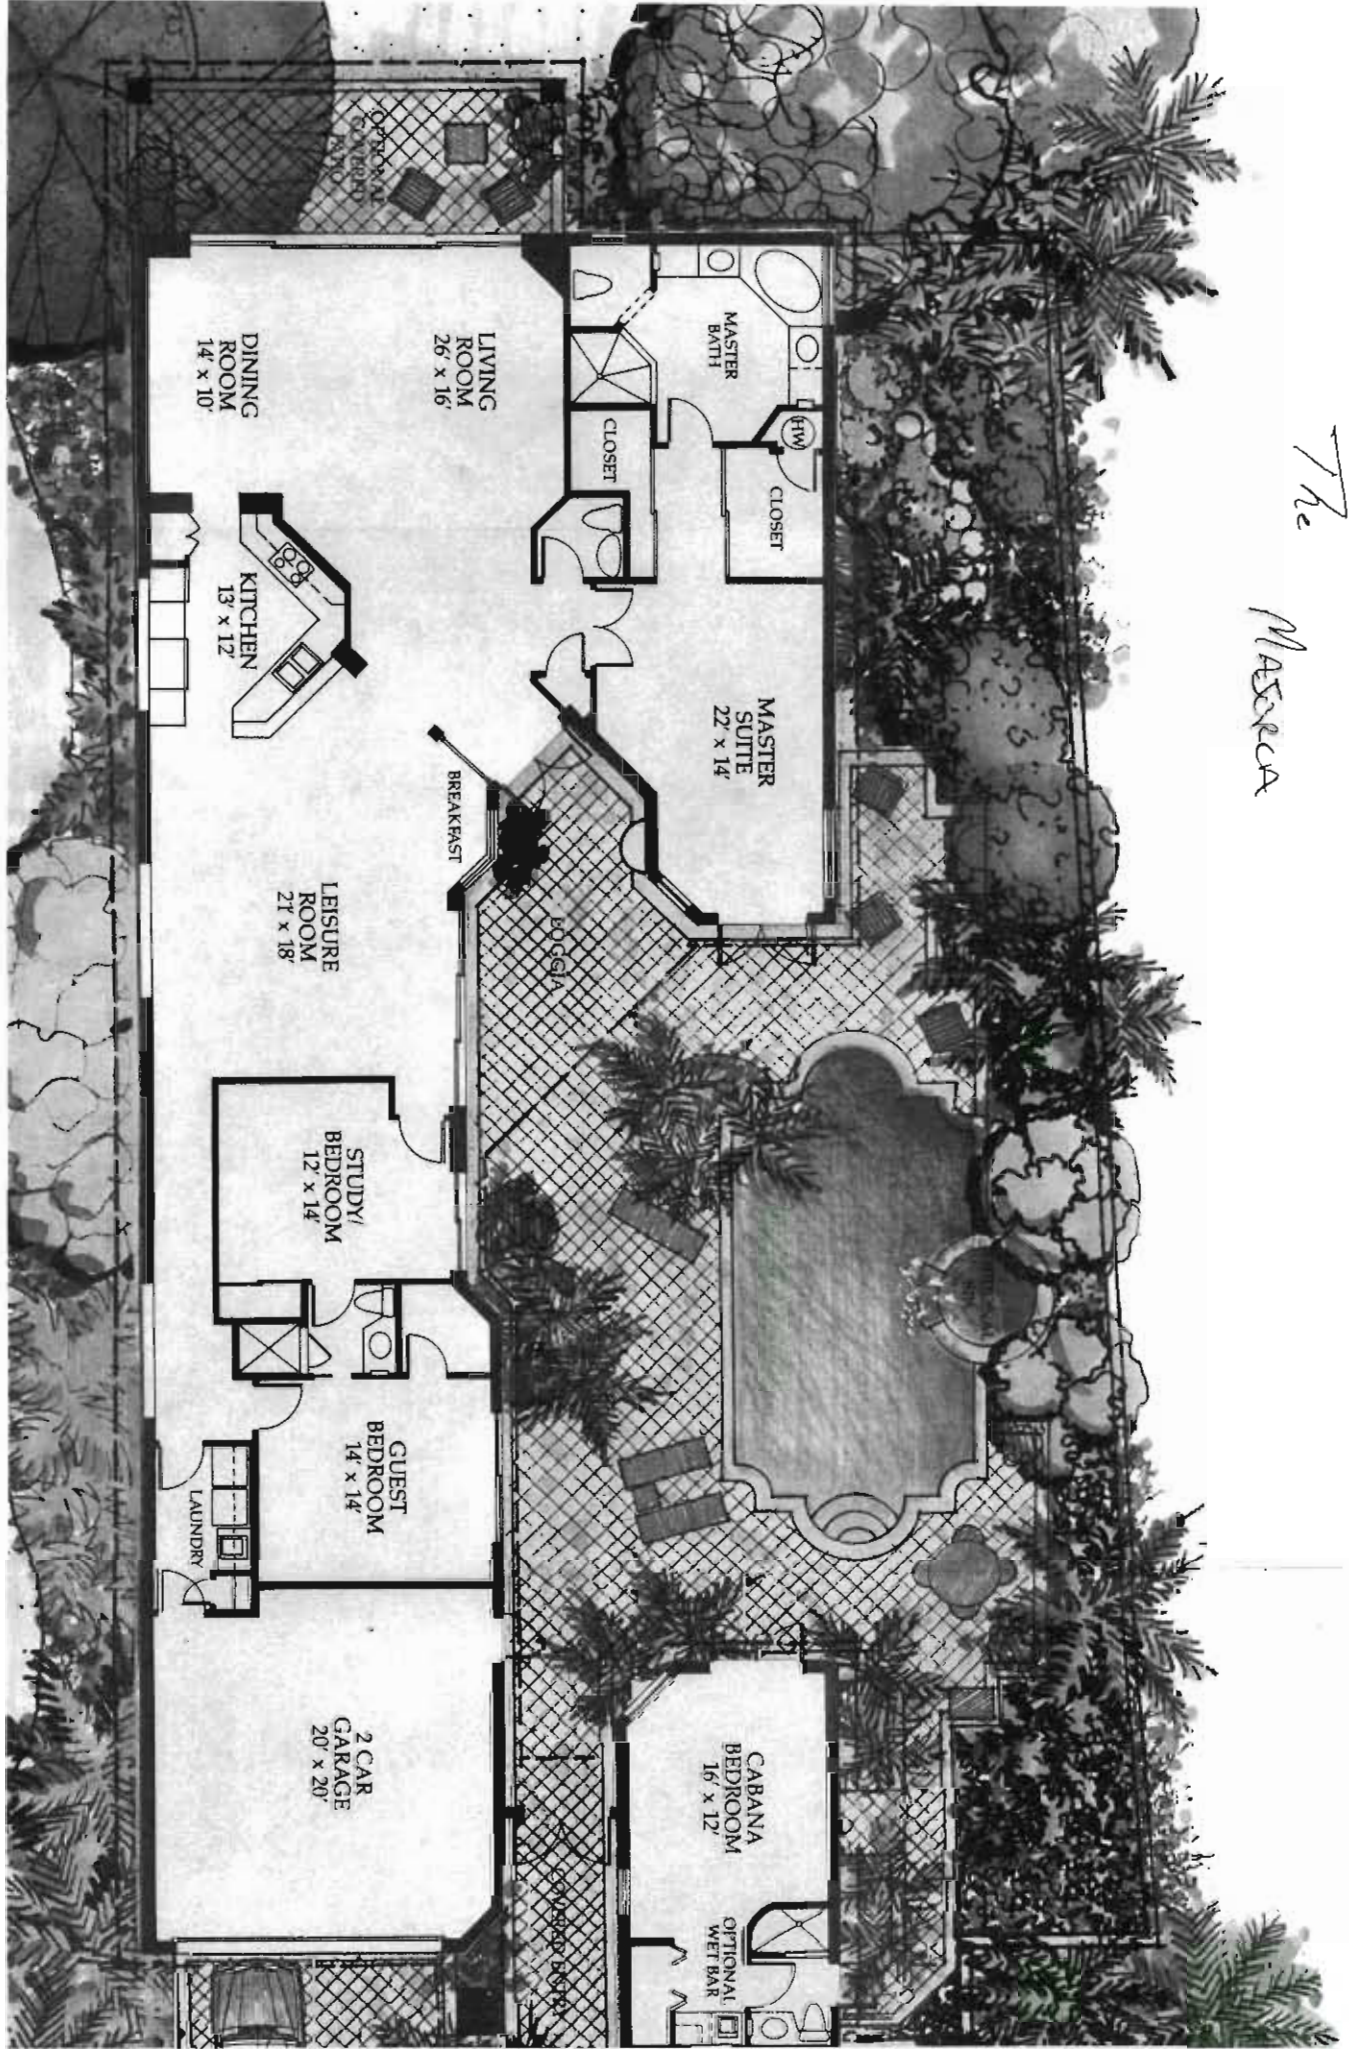

The MASERCA

DINING ROOM  
14' x 10'

LIVING ROOM  
26' x 16'

MASTER BATH

H/W

CLOSET

CLOSET

MASTER SUITE  
22' x 14'

BREAKFAST

PERGOLA

LEISURE ROOM  
21' x 18'

STUDY/  
BEDROOM  
12' x 14'

GUEST  
BEDROOM  
14' x 14'

LAUNDRY

2 CAR  
GARAGE  
20' x 20'

CABANA  
BEDROOM  
16' x 12'

OPTIONAL  
WET BAR

OPTIONAL  
COVERED  
PATIO