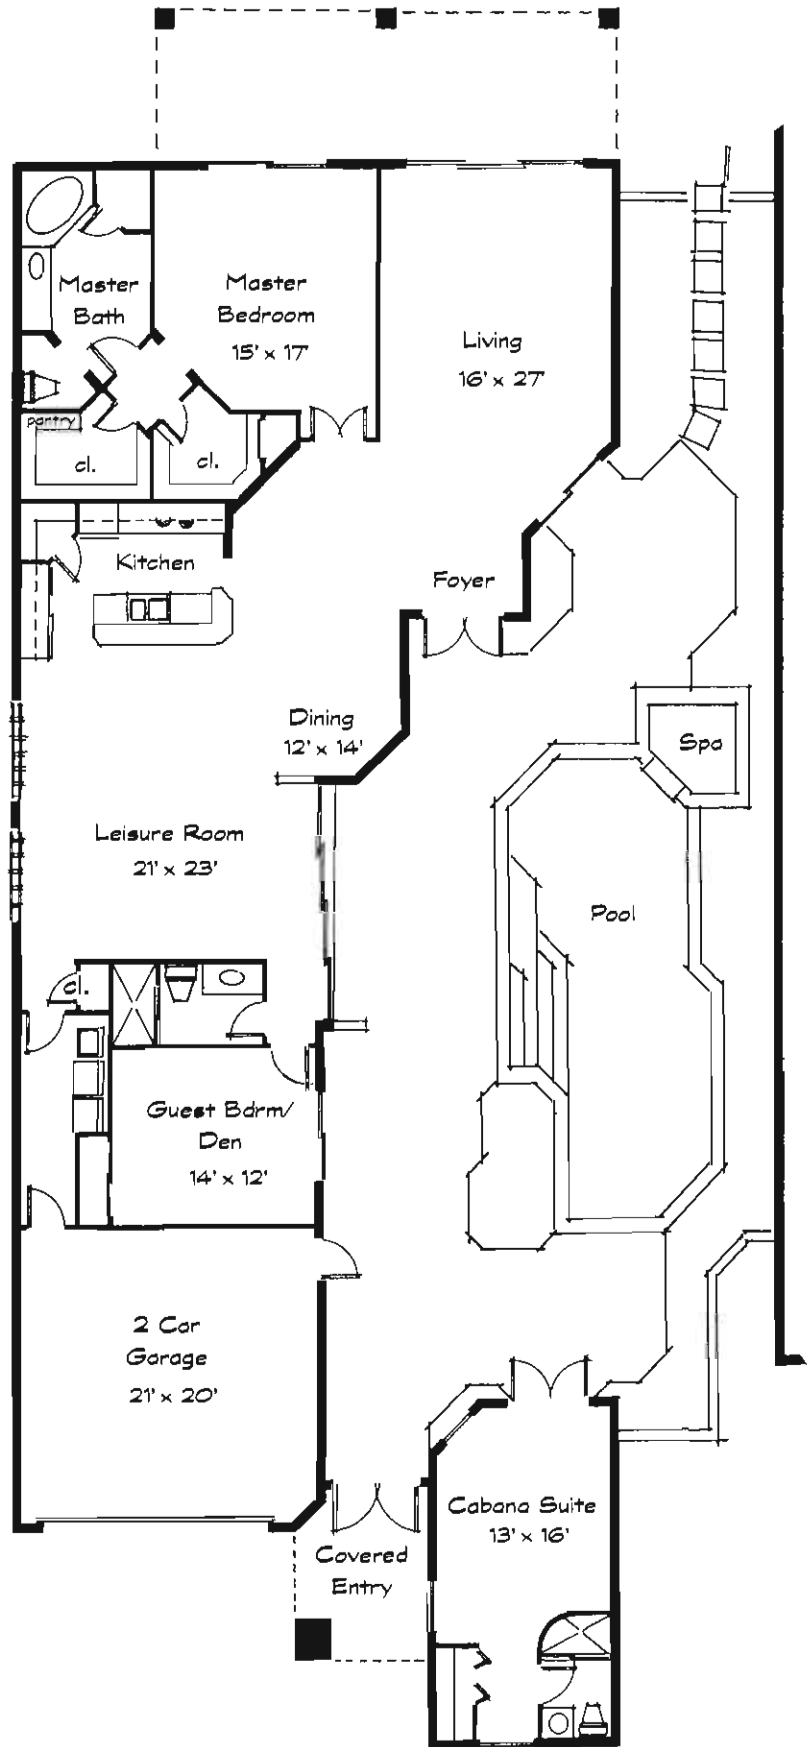

GRAND ISLE

PELICAN MARSH

THE ARUBA

MAIN RESIDENCE	2,220 S.F.
CABANA AREA	313 S.F.
TOTAL U/A	2,533 S.F.
GARAGE AREA	446 S.F.
COVERED AREA	684 S.F.
TOTAL	3,663 S.F.