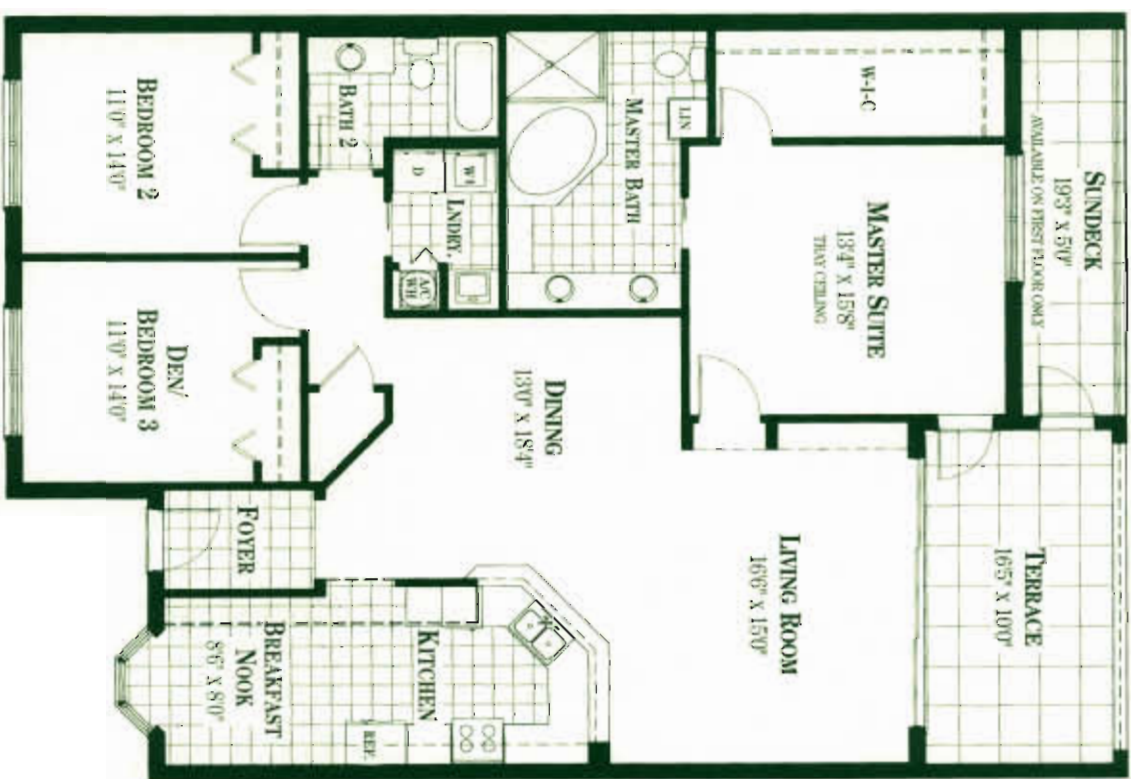

THE PEBBLE BEACH

3 BEDROOM 2 BATH HOME
 A/C Living: 1697 Sq. Ft.
 Terrace: 170
 Total: 1867 Sq. Ft.

All dimensions are approximate. This floor plan is subject to change without notice.