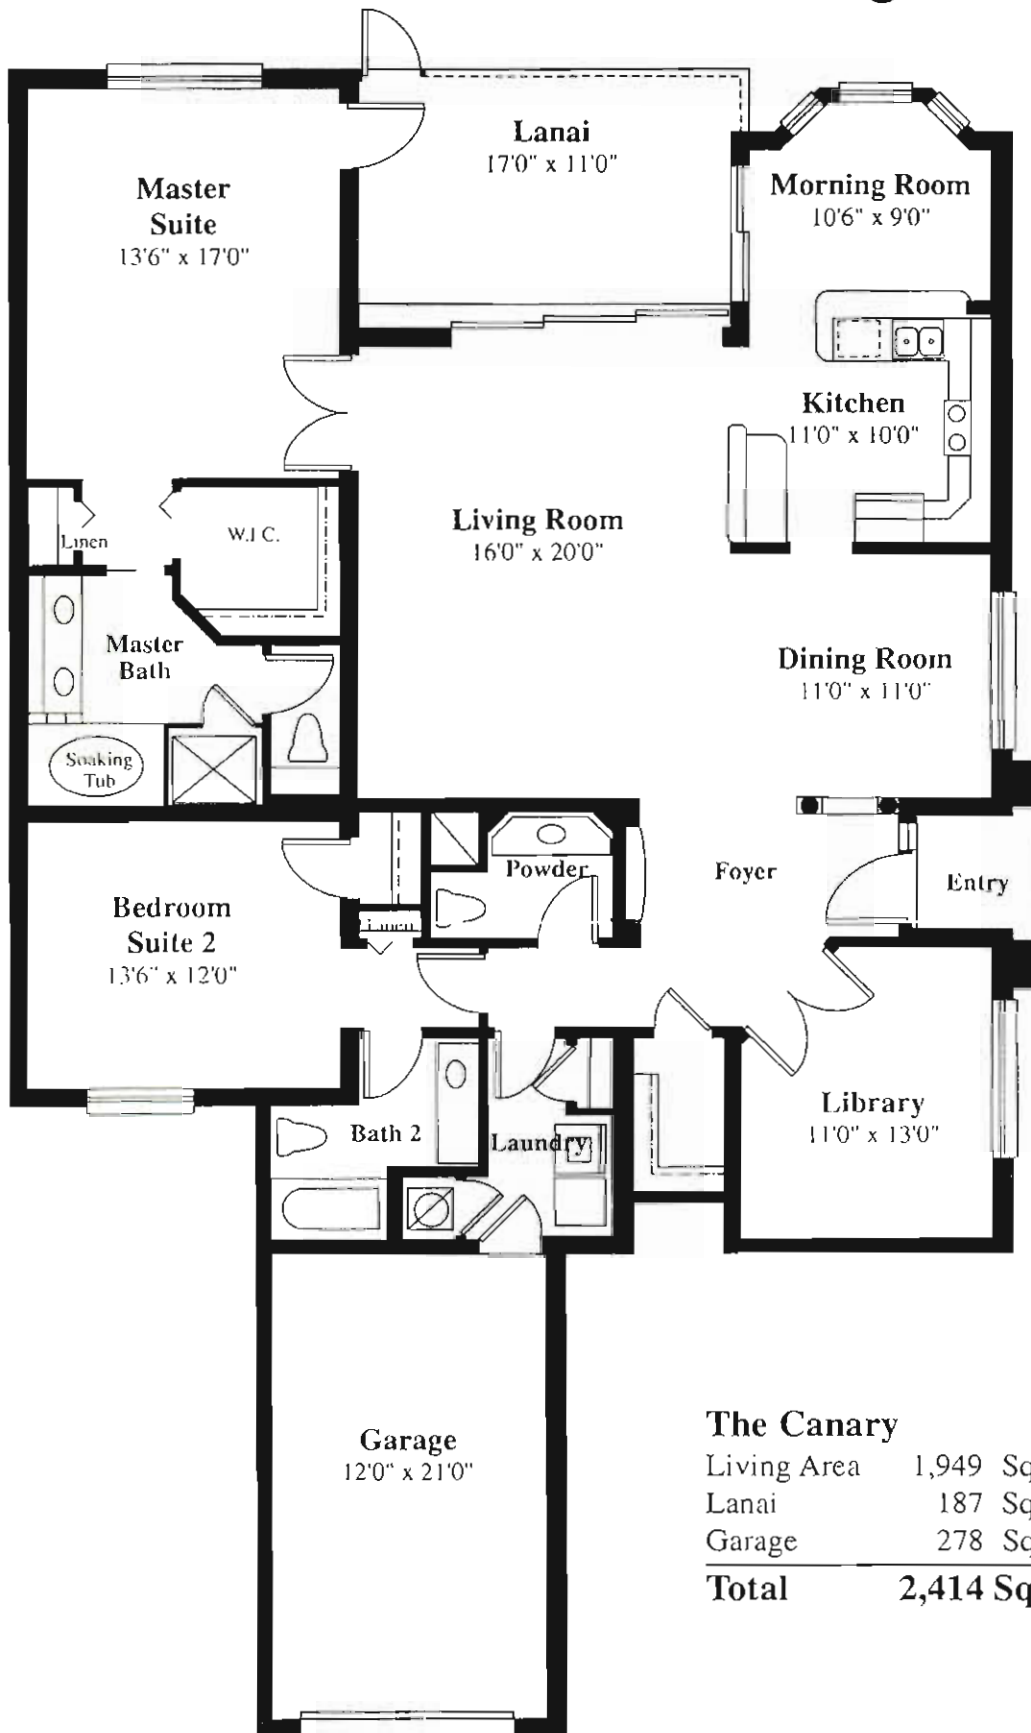

The Canary

The Canary

Living Area	1,949 Sq. Ft.
Lanai	187 Sq. Ft.
Garage	278 Sq. Ft.
Total	2,414 Sq. Ft.