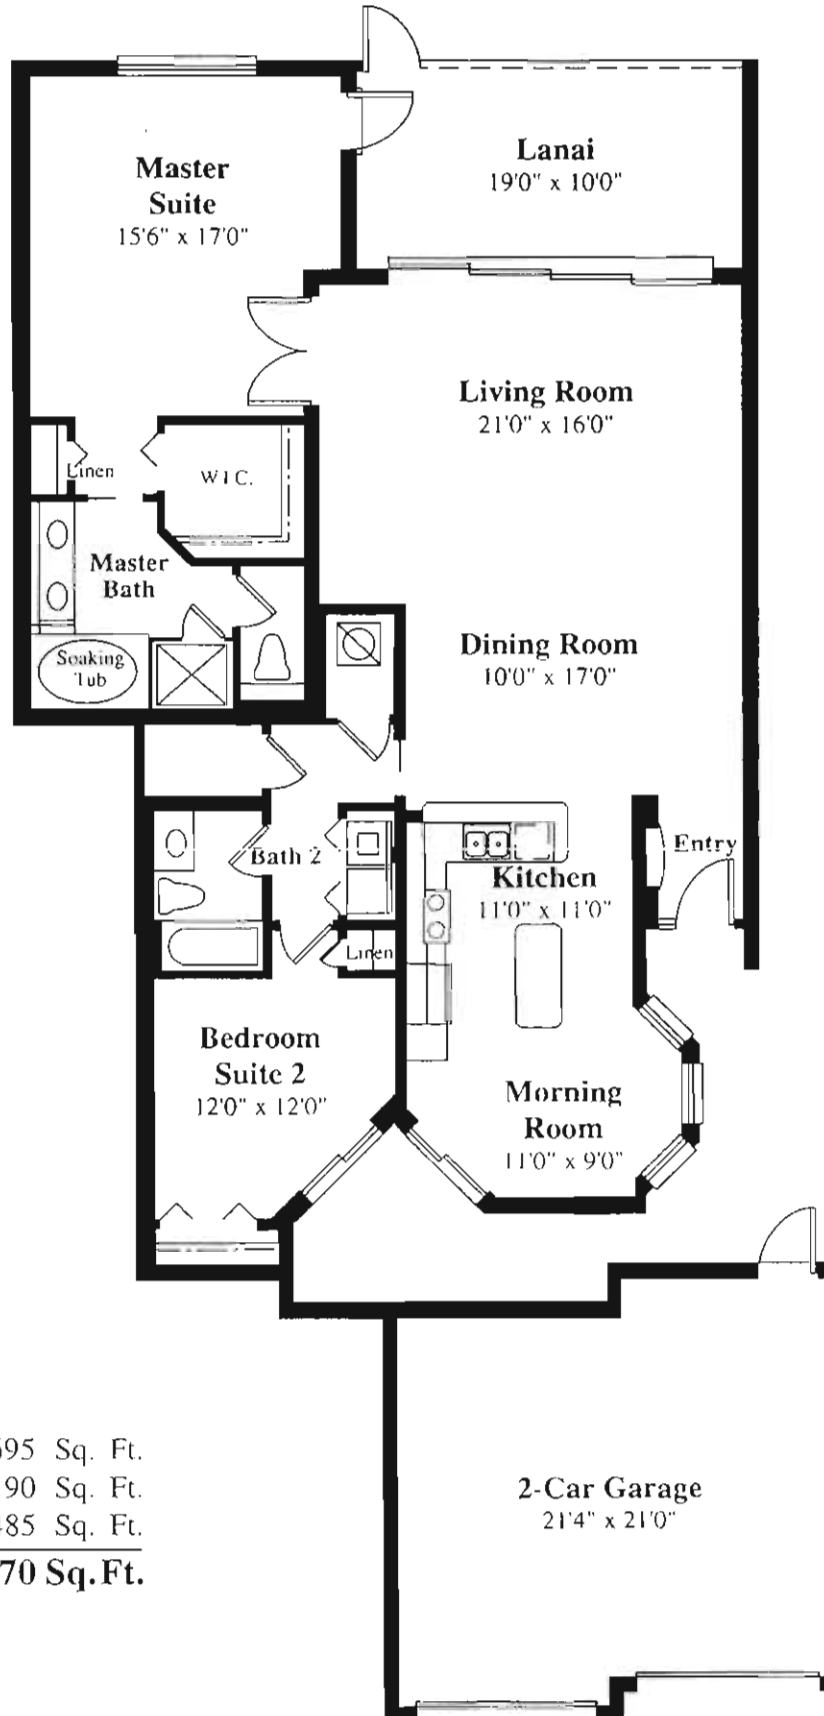

The Fiji

The Fiji

Living Area	1,695 Sq. Ft.
Lanai	190 Sq. Ft.
Garage	485 Sq. Ft.
Total	2,370 Sq. Ft.