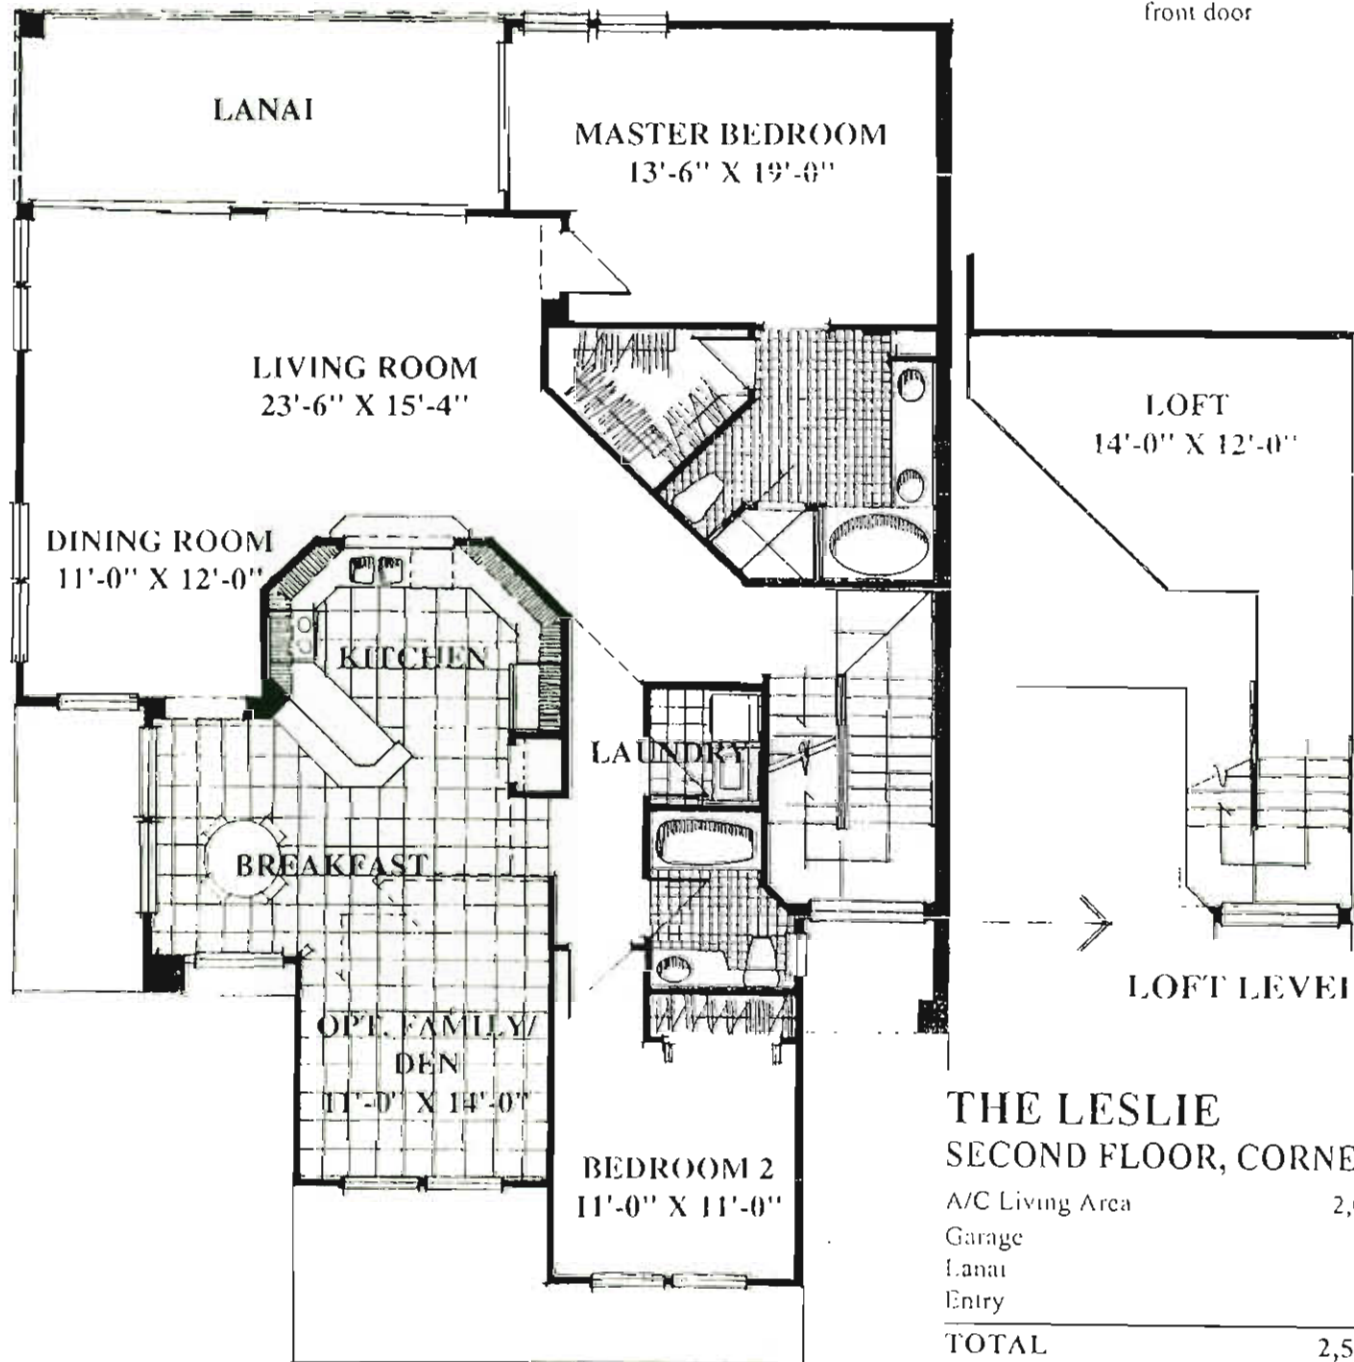

Baths

Cultured marble vanity tops
Oversized tub in Master Bath
Separate shower with clear glass enclosure
Ceramic tile floors

Kitchen & Breakfast

Raised Panel wood cabinets
Formica counter tops
Whirlpool white on white appliances
Self-cleaning oven

18 cu.ft. no-frost refrigerator
Efficient dishwasher
Garbage disposal
Double compartment sink
No wax vinyl floors

Safety, Convenience, Efficiency

Energy efficient air conditioning system
Energy efficient hot water heater
Smoke detectors
Door chimes
Steel, raised panel insulated front door

THE LESLIE SECOND FLOOR, CORNER HOME

A/C Living Area	2,044 Sq. Ft.
Garage	259 Sq. Ft.
Lanai	192 Sq. Ft.
Entry	40 Sq. Ft.
TOTAL	2,535 Sq. Ft.