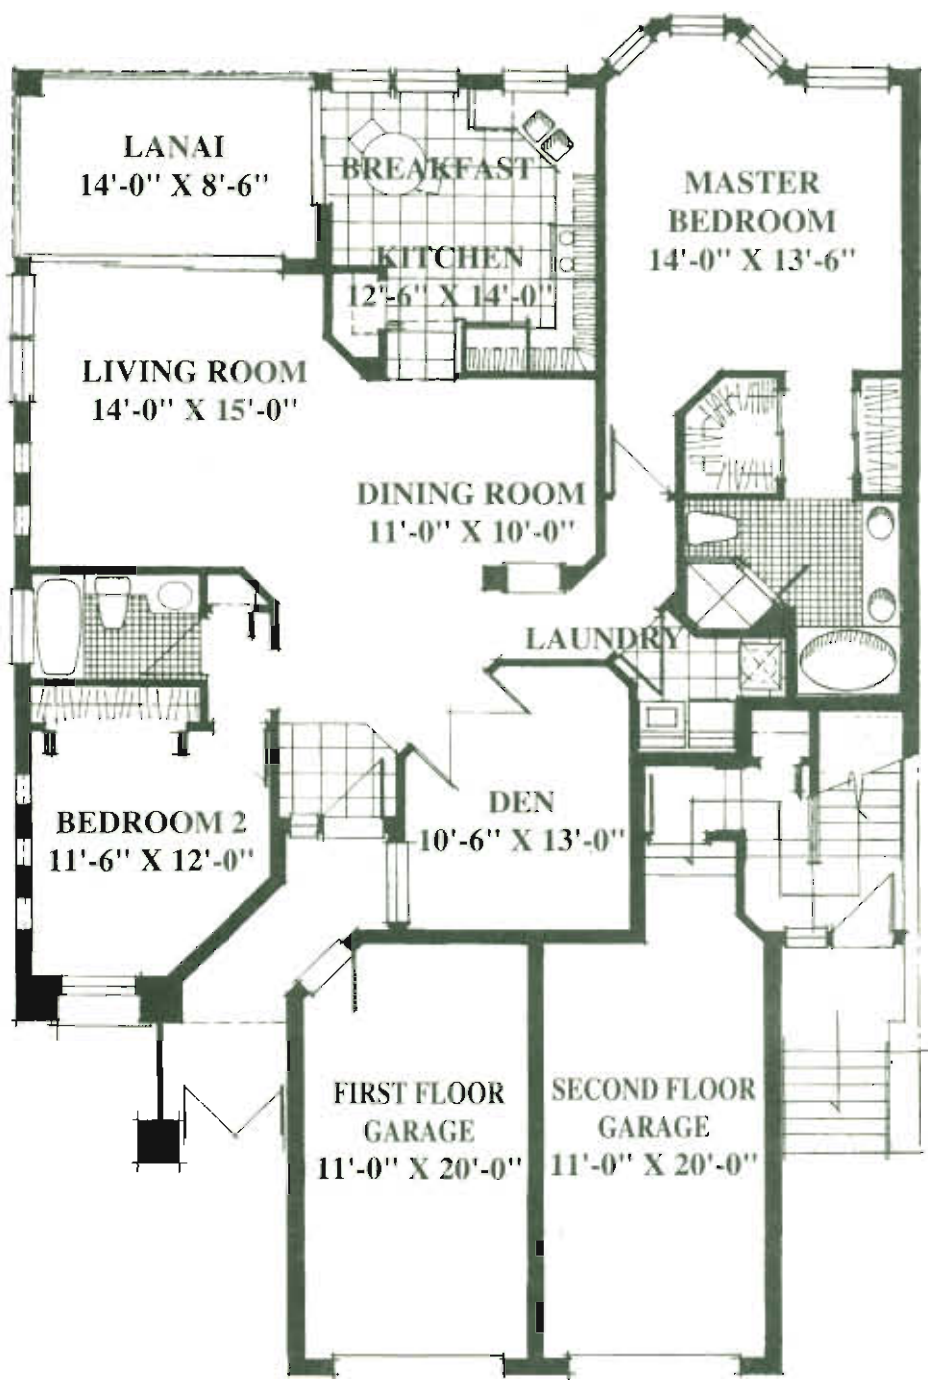

## THE ADAM FIRST FLOOR HOME

A/C Living Area	1,544 Sq.Ft.
Garage	217 Sq.Ft.
Lanai	130 Sq.Ft.
Entry	46 Sq.Ft.
<b>TOTAL</b>	<b>1,937 Sq. Ft.</b>