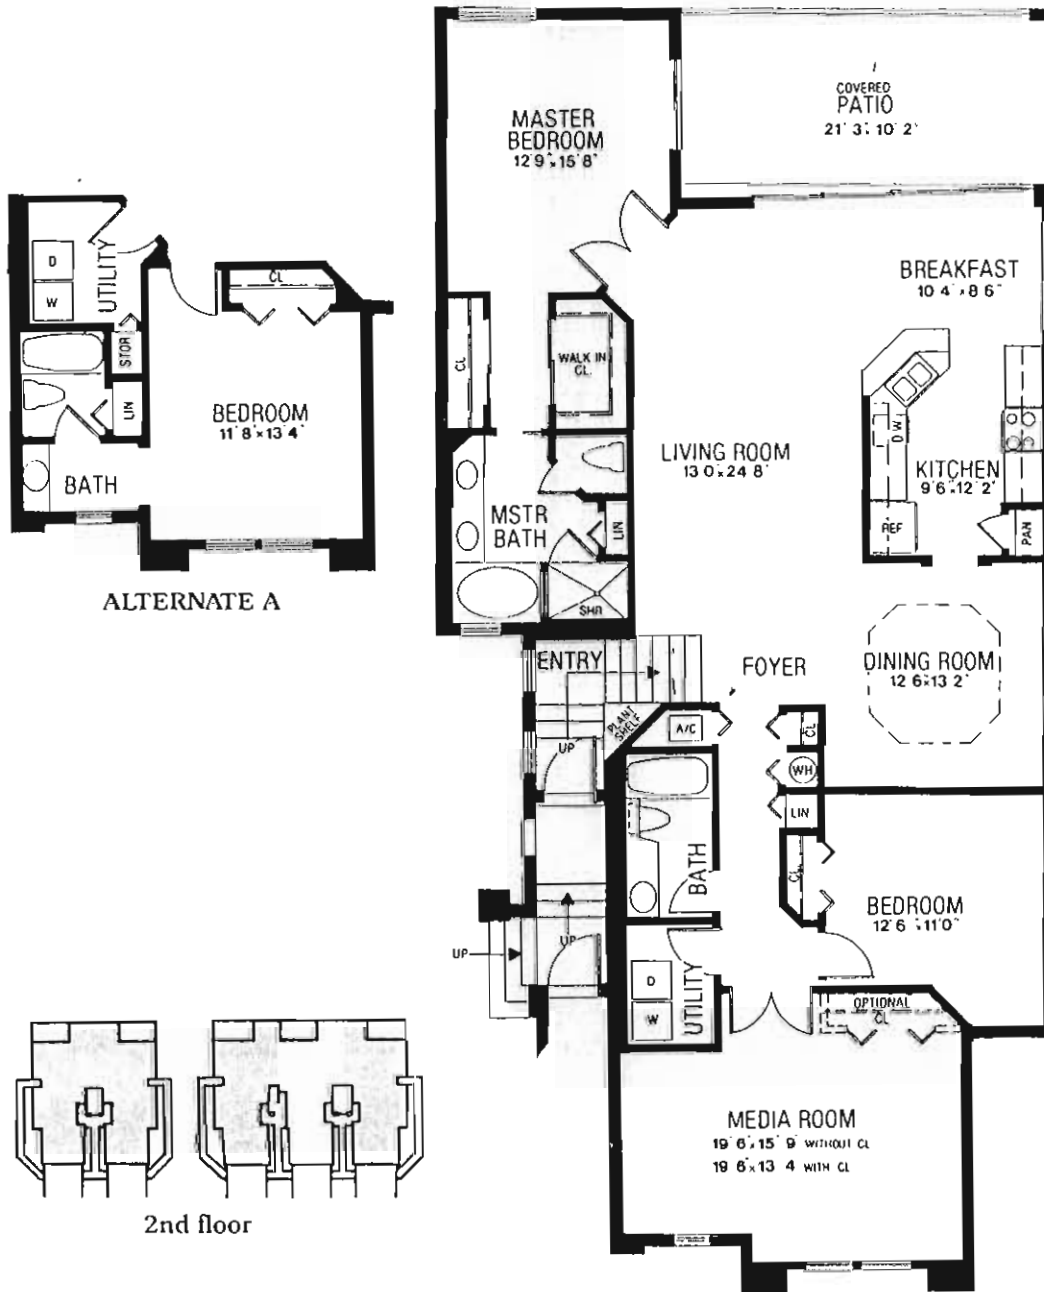

TAMARIND

3 Bedrooms, 2 Baths, Dining Room, Garage

Air Conditioned Living Area 1,960 Sq. Ft.

Total Square Footage 2,445 Sq. Ft.

All plans, dimensions and information are approximate and are subject to change without notice. Developer reserves the right to modify site plan, amenities and future product.