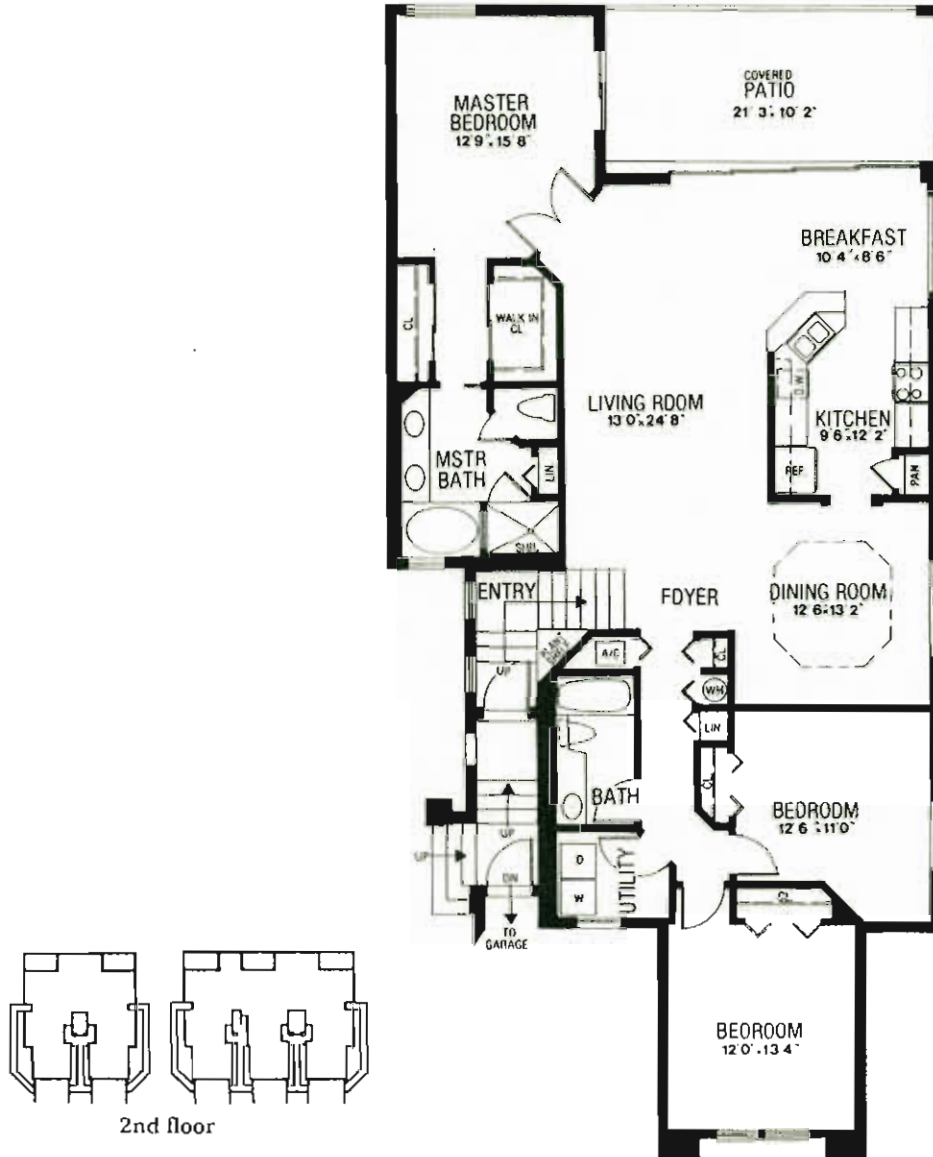

ALLAMANDA

3 Bedrooms, 2 Baths, Dining Room, Garage

Air Conditioned Living Area 1,867 Sq. Ft.
Total Square Footage 2,352 Sq. Ft.

© 1993 BY CENTEX HOMES, INC

All plans, dimensions and information are approximate and are subject to change without notice. Developer reserves the right to modify site plan, amenities and future product.