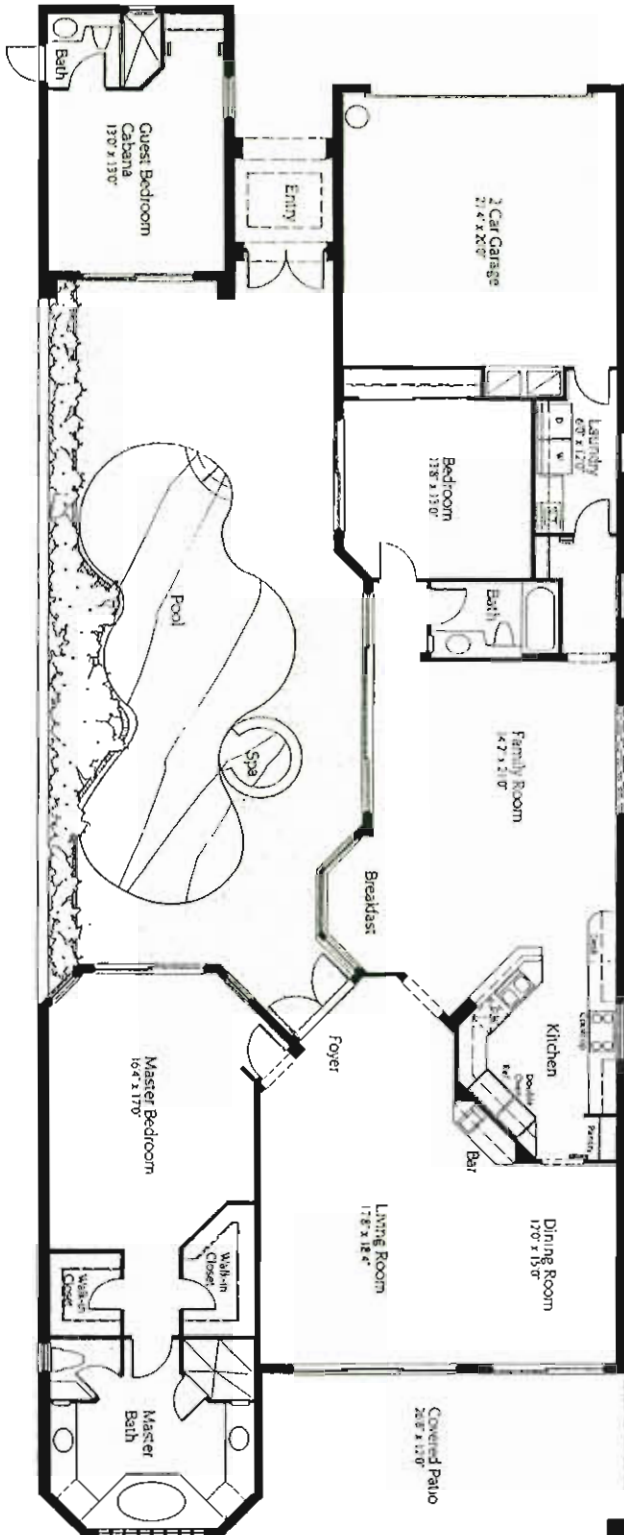

ARTIST'S CONCEPTION

TILE ASHTON

THE ASHTON

3 BEDROOM, 3 BATH

Living Area	2,670 Sq. Ft.
Covered Patio	320 Sq. Ft.
Pool Terrace	1,150 Sq. Ft.
Entry	81 Sq. Ft.
Garage	440 Sq. Ft.
TOTAL	4,661 Sq. Ft.