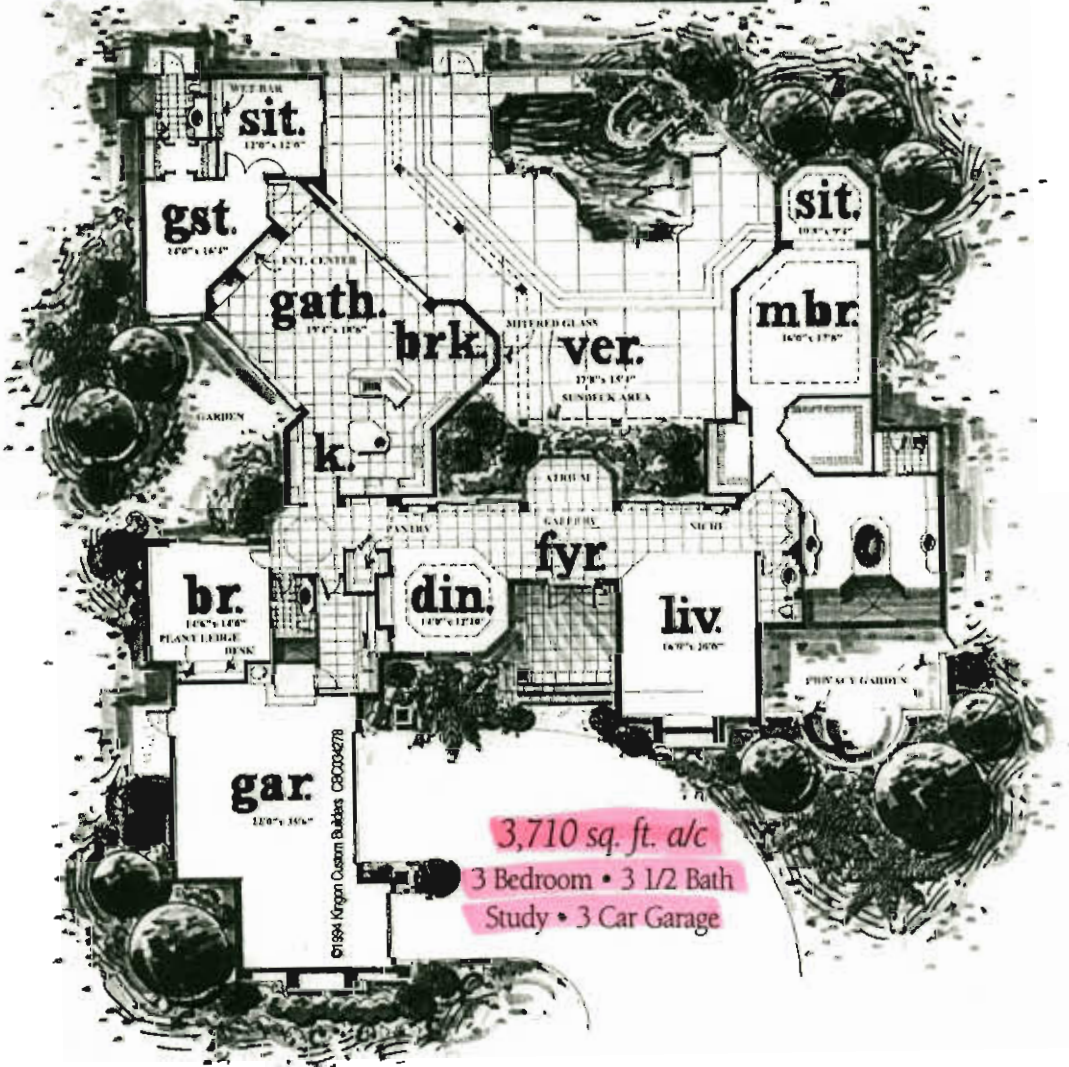

**THE GRAND BAY**  
By Kingon Custom Builders

3,710 sq. ft. a/c  
3 Bedroom • 3 1/2 Bath  
Study • 3 Car Garage

Custom Homes and Homesites