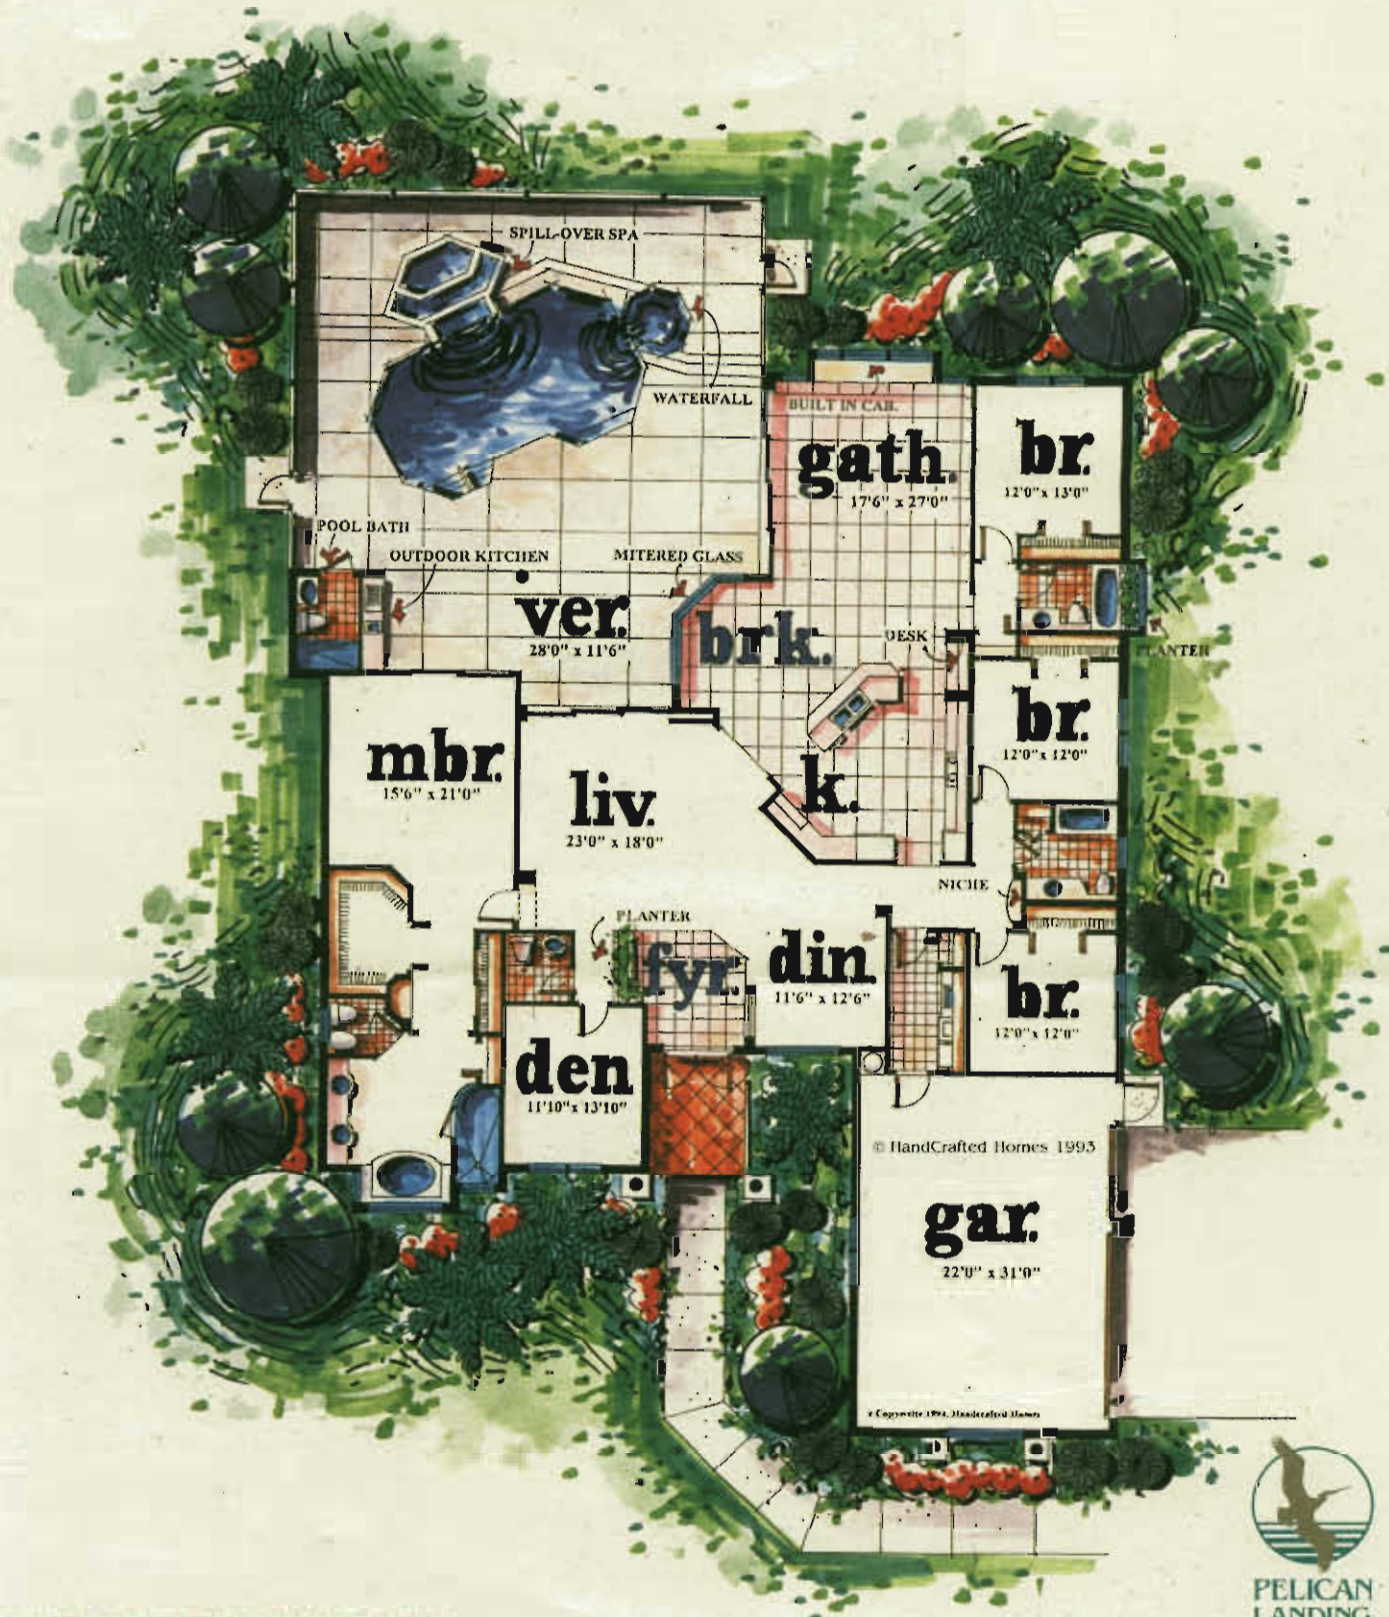

THE ELLINGTON V

by HandCrafted Homes of Lee County

License #CGC037599

- 4 Bedroom
- 3½ Bath
- Study
- 3 Car Garage
- 3,540 Square Feet A/C

Drawings are artist's conceptions and do not constitute a representation as to the exact nature of the building design or the site around it. These drawings are subject to change without notice. Prospective buyers should not rely upon any information or depictions shown within these drawings as the basis for the purchase of any homesite or unit.