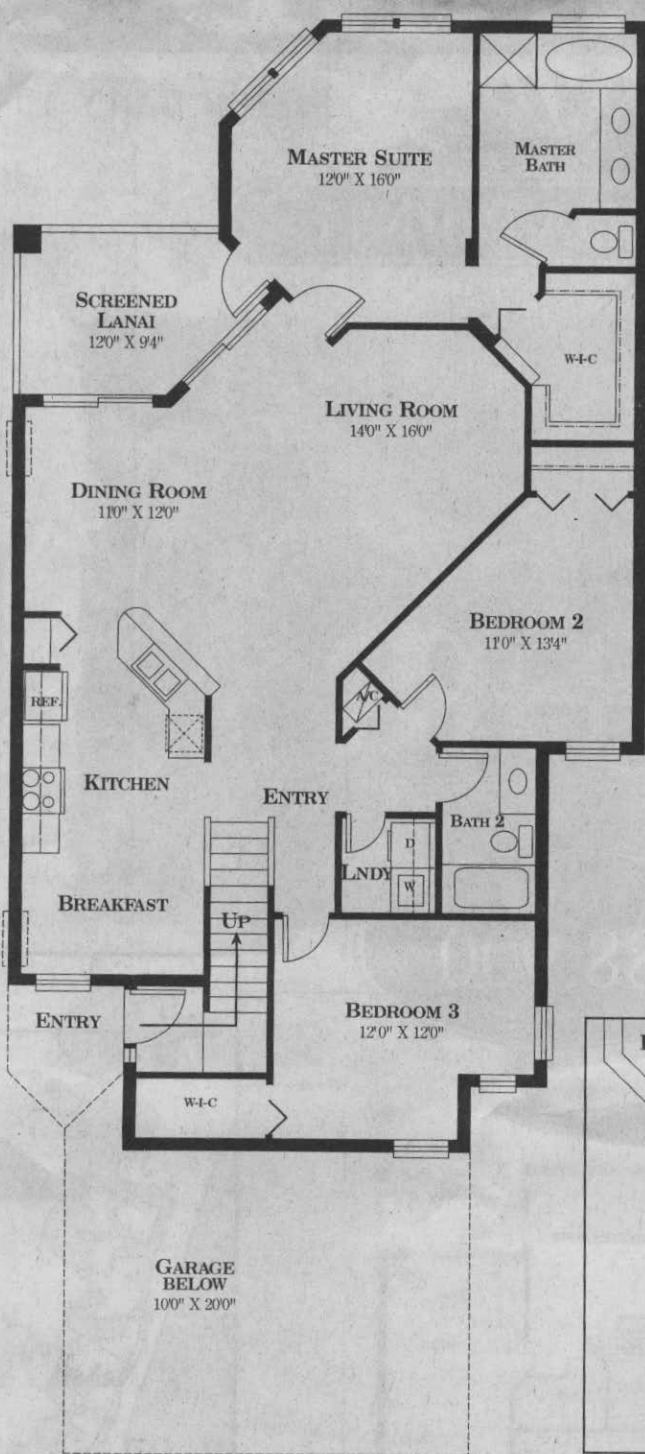

WINDOWS IN END UNITS AS SHOWN

### 3 BEDROOM/ 2 BATH COACH HOME SECOND FLOOR RESIDENCE

A/C Living	1,675 Sq. Ft.
Entry	39 Sq. Ft.
Garage	225 Sq. Ft.
Lanai	109 Sq. Ft.
<b>Total</b>	<b>2,048 Sq. Ft.</b>

TYPICAL SECOND FLOOR