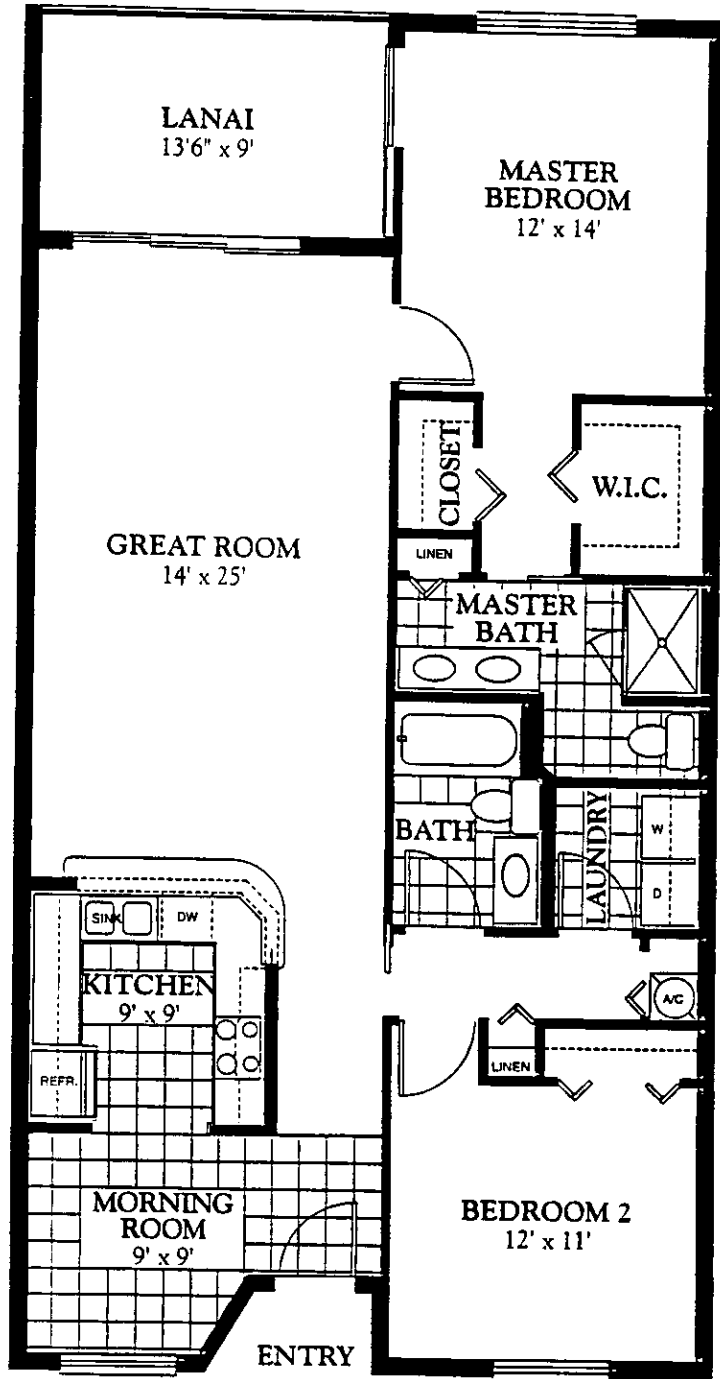

CAPTIVA

2 Bedroom/2 Bath

Air Conditioned Area	1,335 Square Feet
Lanai	122 Square Feet
Overall	1,457 Square Feet