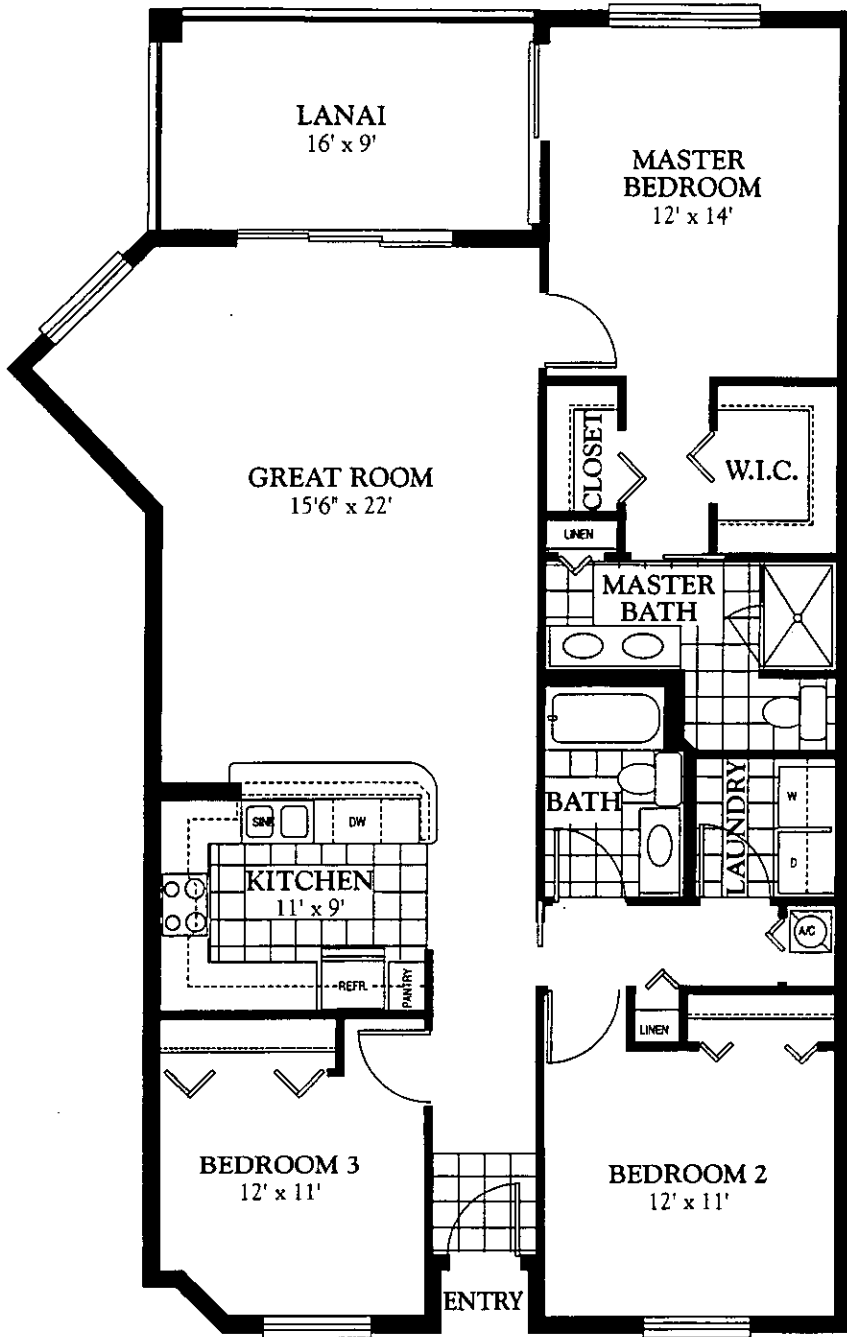

BAHAMAMA

3 Bedroom/2 Bath

Air Conditioned Area	1,447 Square Feet
Lanai	144 Square Feet
Overall	1,591 Square Feet

ALL DIMENSIONS ARE APPROXIMATE. THE DEVELOPER RESERVES THE RIGHT TO CHANGE AND ALTER ALL MATERIALS, SPECIFICATIONS, FEATURES, DIMENSIONS AND DESIGNS WITHOUT NOTICE.