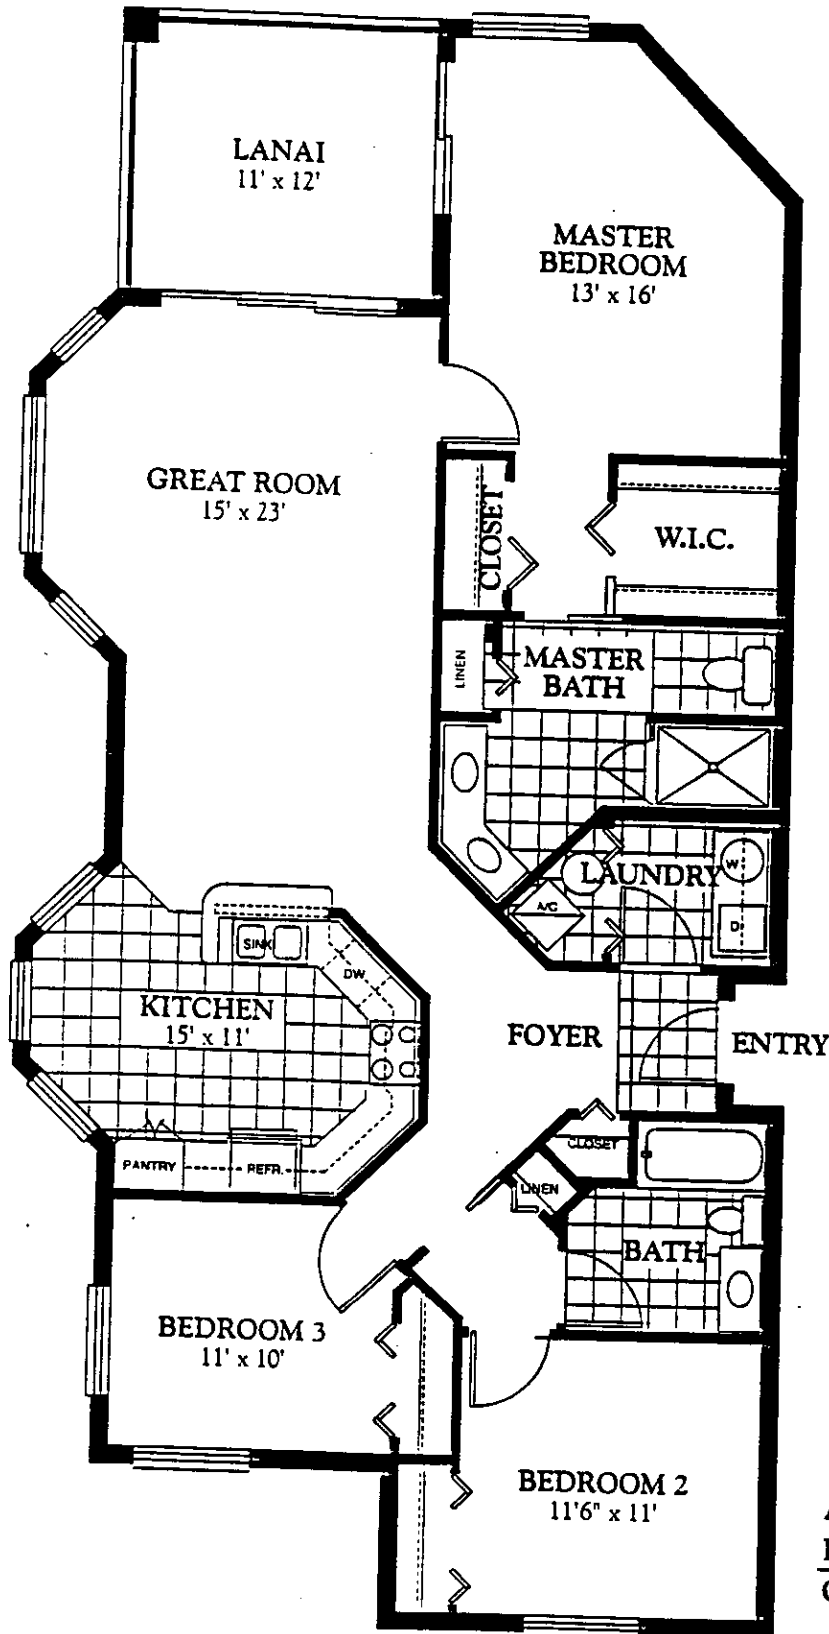

ARUBA

3 Bedroom/2 Bath

Air Conditioned Area	1,511 Square Feet
Lanai	132 Square Feet
Overall	1,643 Square Feet

ALL DIMENSIONS ARE APPROXIMATE