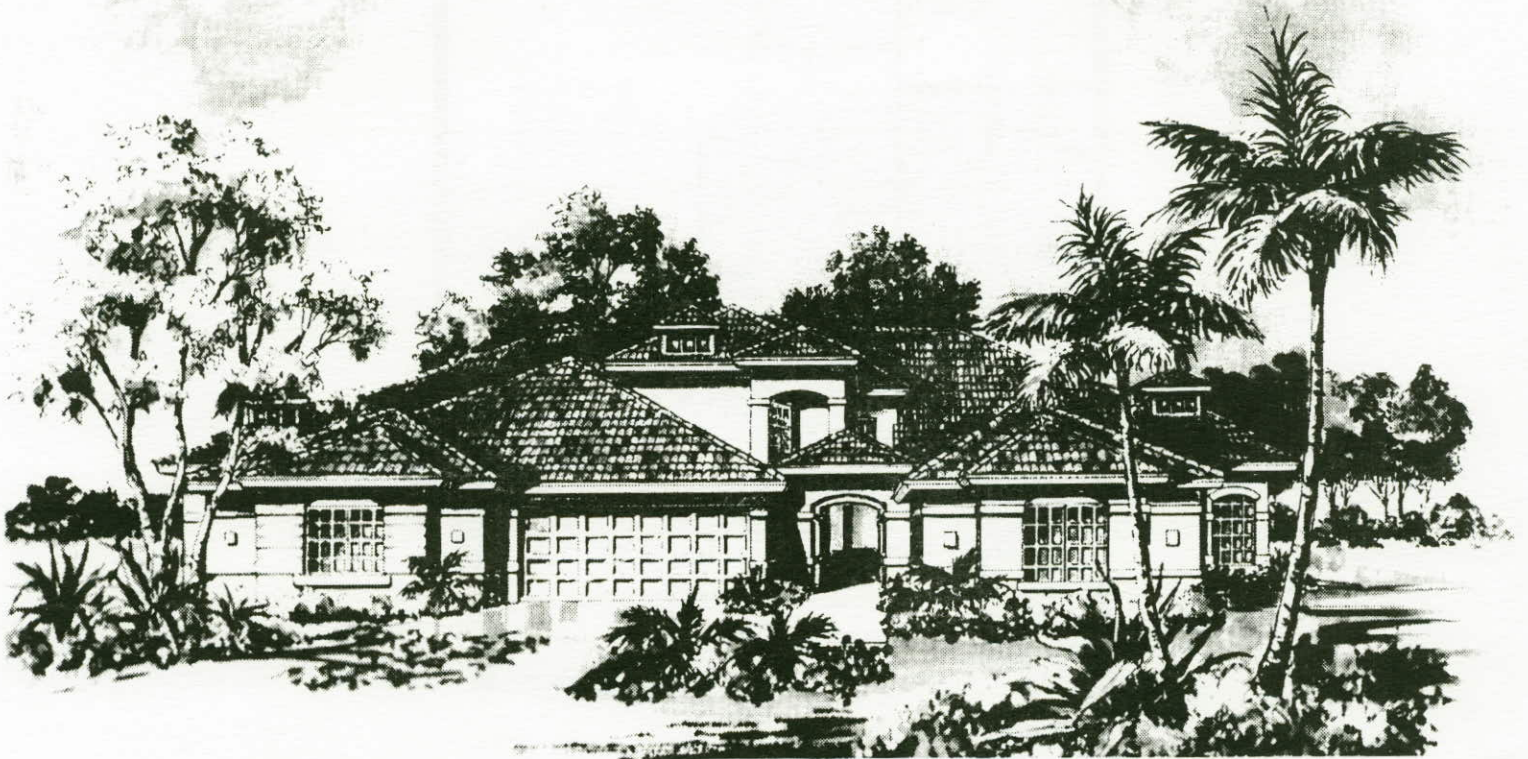

# THE VILLA CREST

3 Bedroom, 2 BATH, GREAT ROOM, 2 CAR GARAGE

Artist's Conception

Located At Pelican Landing,  
On US 41, 3 Miles North Of Bonita Beach Road

(941) 498-0670 • (941) 992-9020

## THE VILLA CREST

3 Bedroom,  
2 Bath, Great Room,  
2 Car Garage

Air Conditioned Sq. Ft. 1,988  
Total Sq. Ft. 2,668

In our continuing efforts to improve our product, Lennar Homes reserves the right to revise specifications and dimensions without notice. All dimensions are approximate. Artist rendering is conceptual. Landscaping, window locations and certain details may vary. Copyright © 1992 by Lennar Homes, Inc. All rights reserved. CGC#034187 1/97