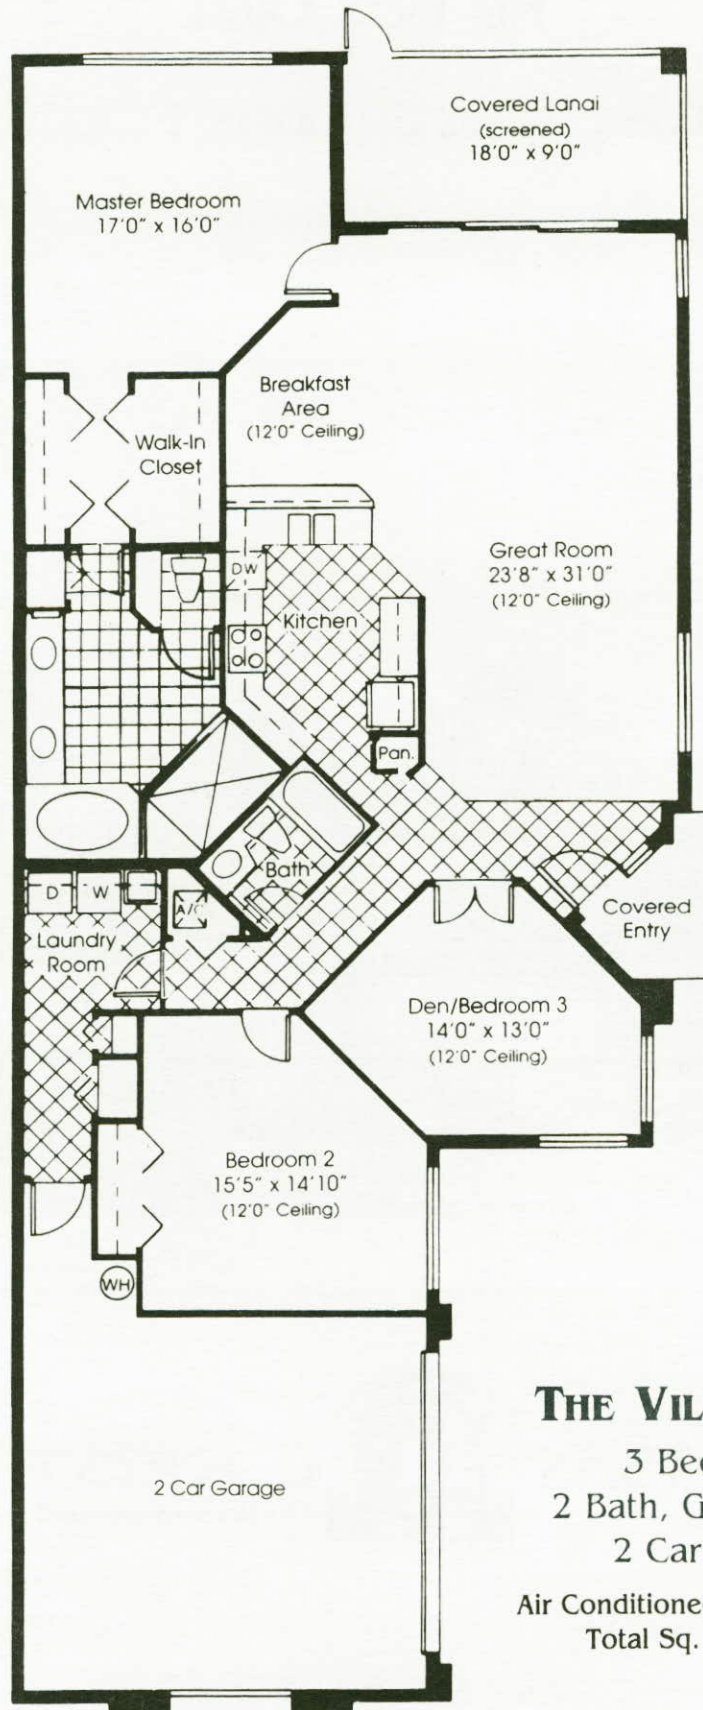

# THE VILLA CREST

3 Bedroom, 2 BATH, GREAT ROOM, 2 CAR GARAGE

Artist's Conception

Located At Pelican Landing,  
On US 41, 3 Miles North Of Bonita Beach Road

(941) 498-0670 • (941) 992-9020

## THE VILLA CREST

3 Bedroom,  
2 Bath, Great Room,  
2 Car Garage

Air Conditioned Sq. Ft. 1,988  
Total Sq. Ft. 2,668

In our continuing efforts to improve our product, Lennar Homes reserves the right to revise specifications and dimensions without notice. All dimensions are approximate. Artist rendering is conceptual. Landscaping, window locations and certain details may vary. Copyright © 1992 by Lennar Homes, Inc. All rights reserved. CGC#034187 1/97