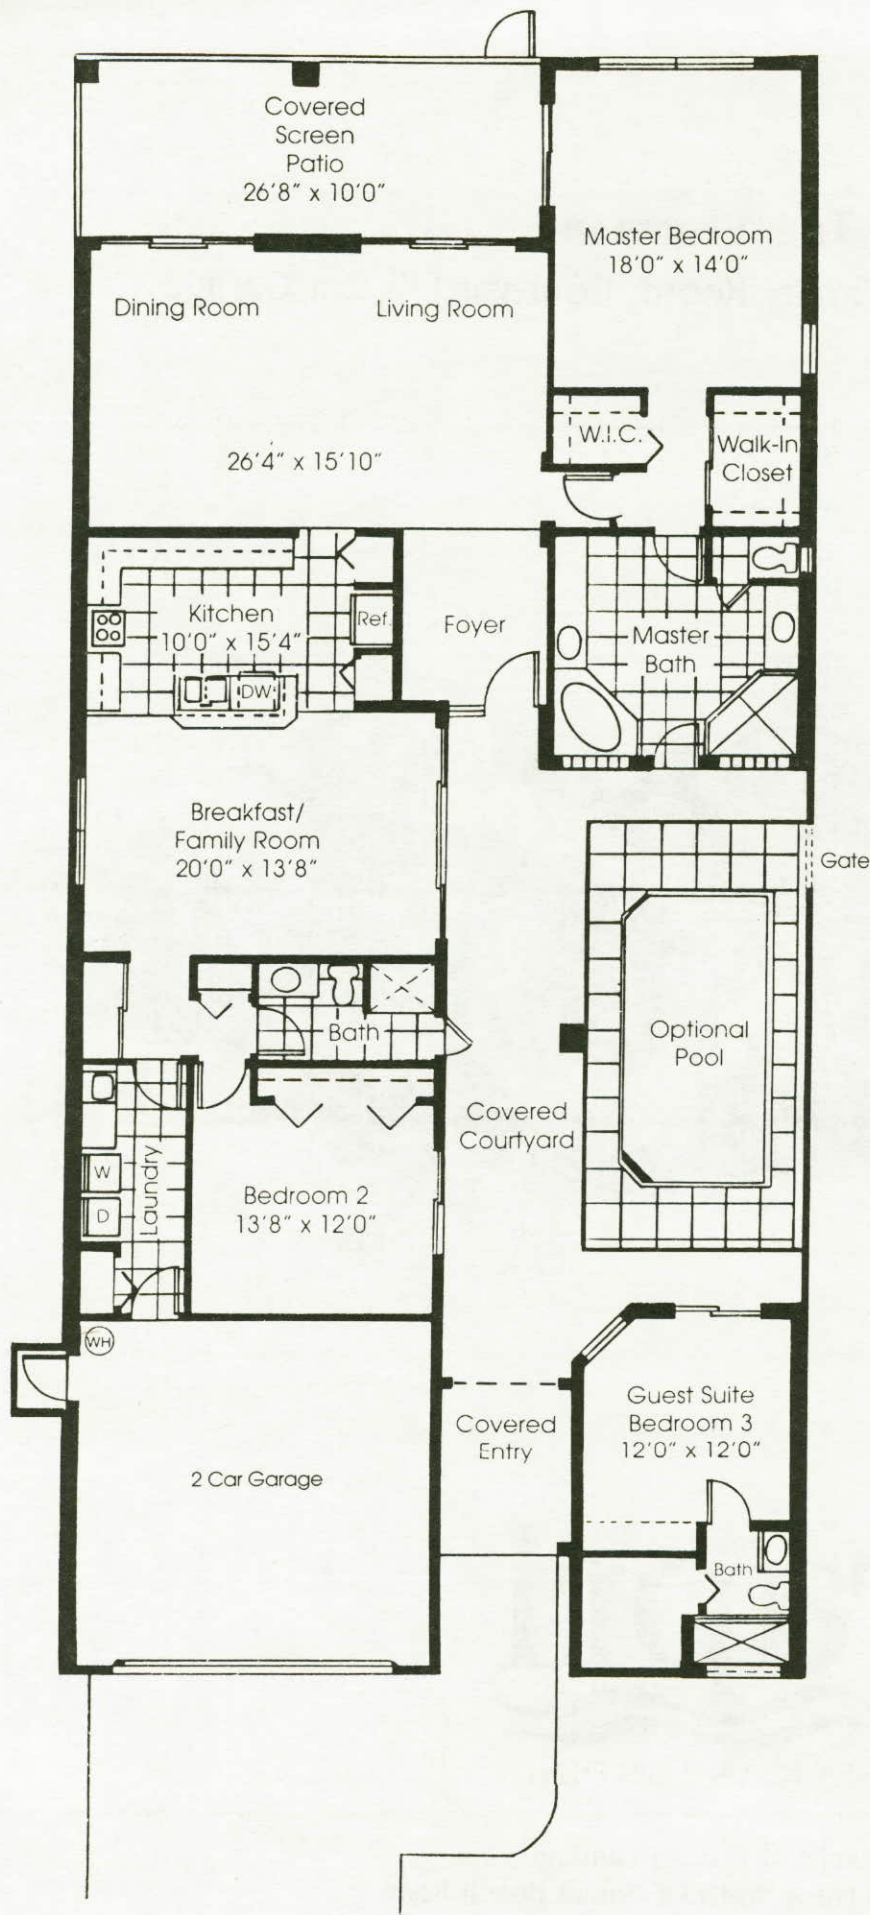

THE VENETIAN

3 Bedroom, 3 Bath, Family Room, Courtyard, 2 Car Garage

Artist's Conception

Capri

AT PELICAN LANDING

Located At Pelican Landing,
On US 41, 3 Miles North Of Bonita Beach Road

(941) 947-1521 • (941) 992-9020

THE VENETIAN
 3 Bedroom,
 3 Bath, Family Room,
 Courtyard,
 2 Car Garage

Air Conditioned Sq. Ft. 2,340
 Total Sq. Ft. 3,047

In our continuing efforts to improve our product, Lennar Homes reserves the right to revise specifications and dimensions without notice. All dimensions are approximate. Artist rendering is conceptual. Landscaping, window locations and certain details may vary. Copyright © 1992 by Lennar Homes, Inc. All rights reserved. CGC#034187 1/97