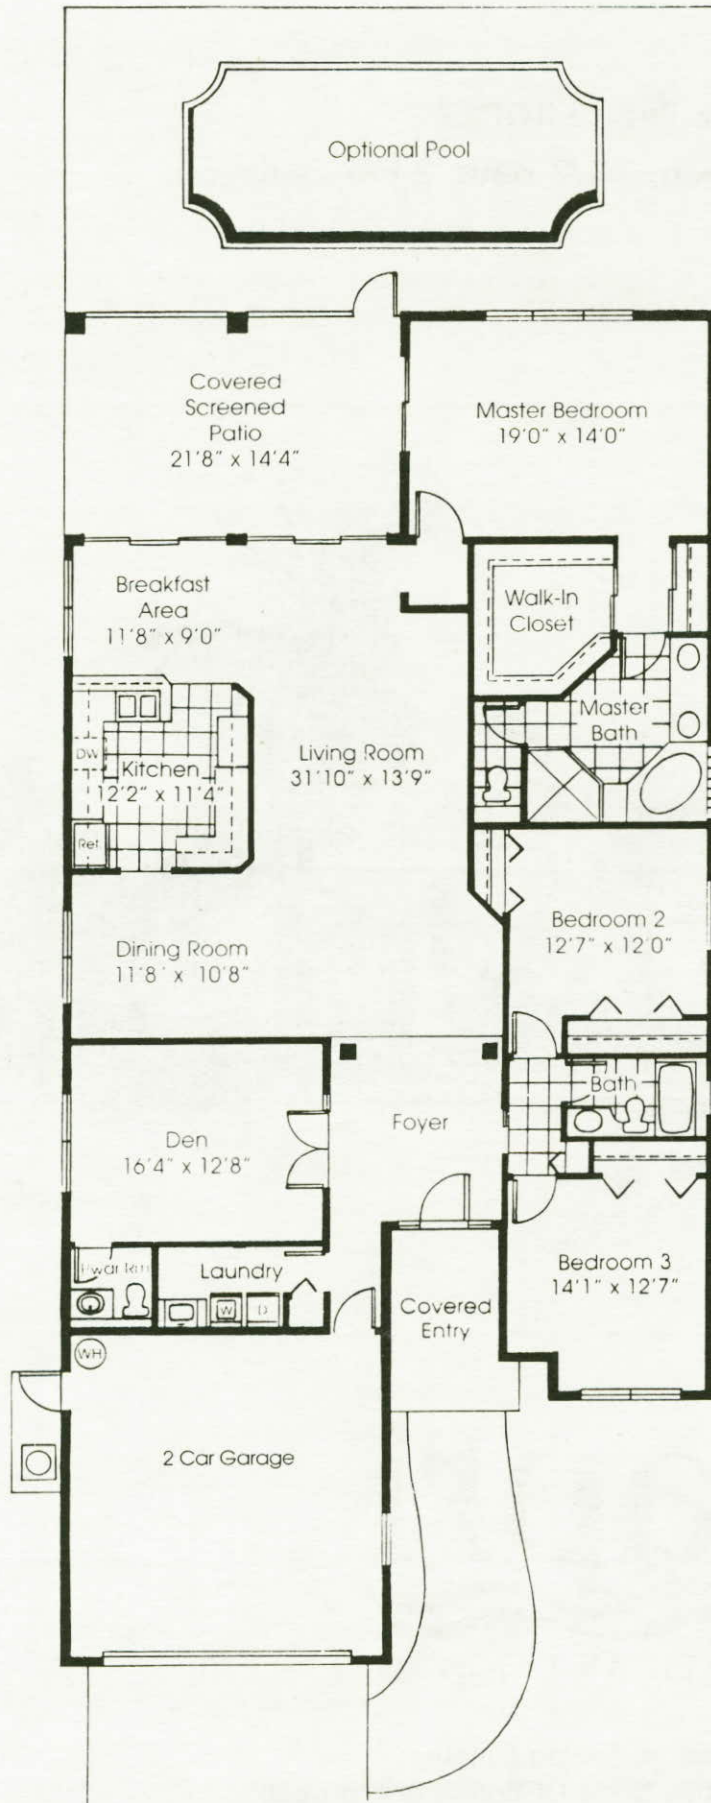

THE ST. TROPEZ

3 Bedroom, Den, 2 1/2 Bath, 2 Car Garage

Artist's Conception

Capri

AT PELICAN LANDING

Located At Pelican Landing,
On US 41, 3 Miles North Of Bonita Beach Road

(941) 947-1521 • (941) 992-9020

THE ST. TROPEZ
 3 Bedroom,
 Den, 2 1/2 Bath,
 2 Car Garage

Air Conditioned Sq. Ft. 2,450
 Total Sq. Ft. 3,330

In our continuing efforts to improve our product, Lennar Homes reserves the right to revise specifications and dimensions without notice. All dimensions are approximate. Artist rendering is conceptual. Landscaping, window locations and certain details may vary. Copyright © 1992 by Lennar Homes, Inc. All rights reserved. CGC#034187 1/97