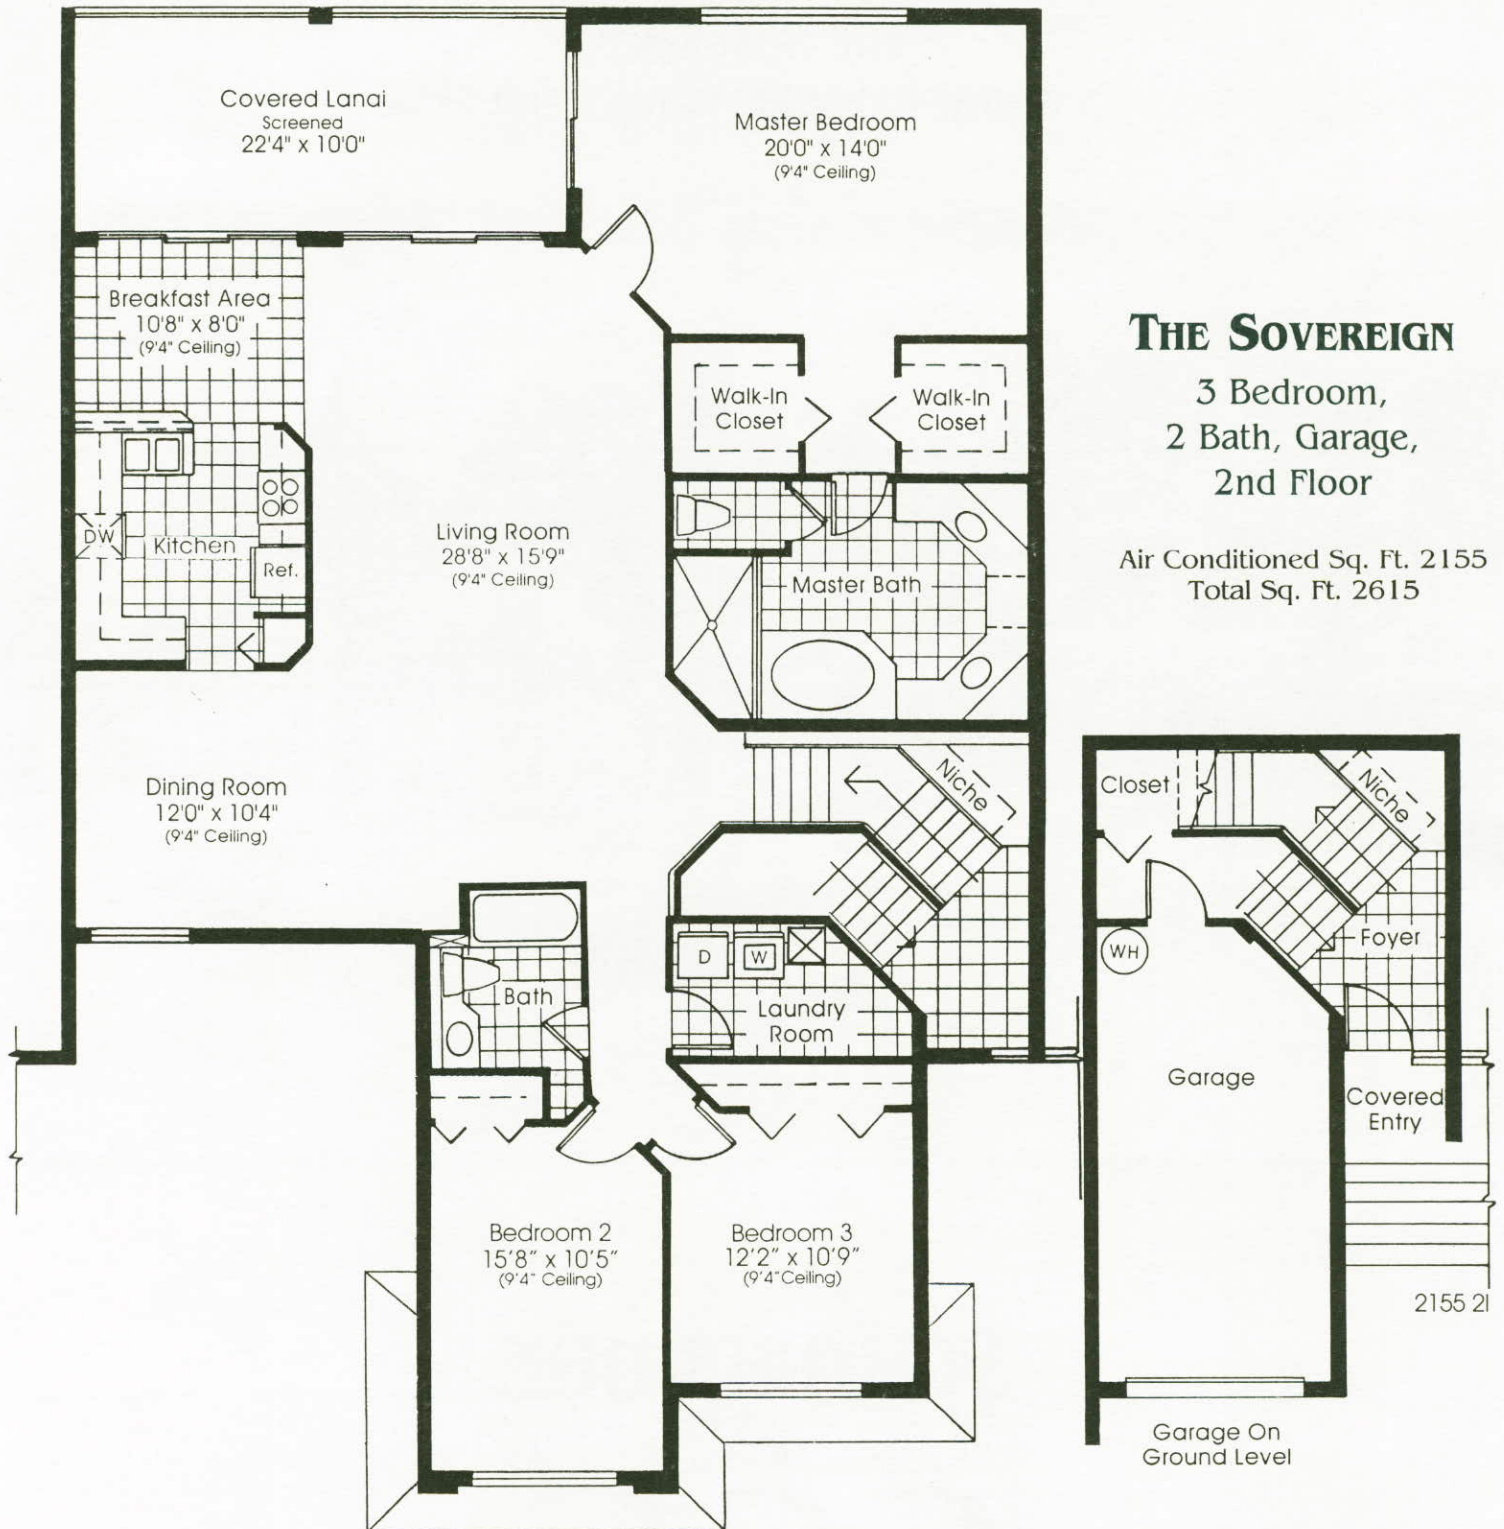

THE SOVEREIGN

3 Bedroom, 2 Bath, Garage, 2nd Floor

Artist's Conception

Located At Pelican Landing,
On US 41, 3 Miles North Of Bonita Beach Road
(941) 992-9020

THE SOVEREIGN

3 Bedroom,
2 Bath, Garage,
2nd Floor

Air Conditioned Sq. Ft. 2155
Total Sq. Ft. 2615

2155 21

Garage On
Ground Level