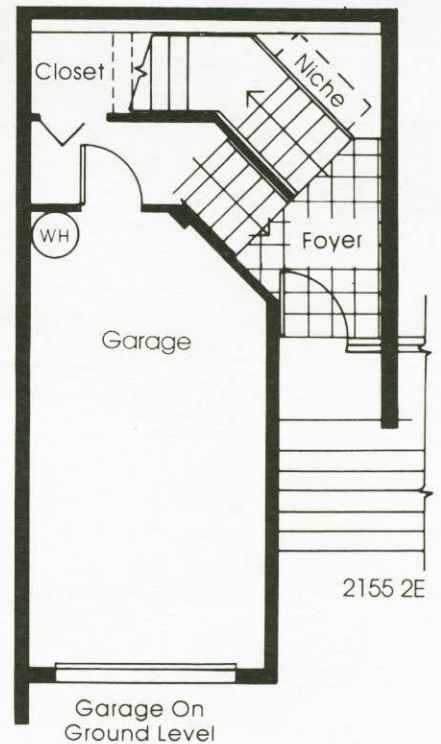

THE MAJESTIN

3 BEDROOM, 2 BATH, GARAGE, 2ND FLOOR

Artist's Conception

Located At Pelican Landing,
On US 41, 3 Miles North Of Bonita Beach Road
(941) 992-9020

THE MAJESTIN

3 Bedroom, 2 Bath, Garage, 2nd Floor

Air Conditioned Sq. Ft. 2155
Total Sq. Ft. 2615

In our continuing efforts to improve our product, Lennar Homes reserves the right to revise specifications without notice. All dimensions shown for room sizes are approximate and may vary. Artist rendering is conceptual. Landscaping, window locations and certain details may vary. Oral representations cannot be relied upon as correctly stating representations of the developer. For correct representations, make reference to this brochure and to the documents required by section 718.503 Florida statutes, to be furnished by a developer or buyer or lessee. Copyright © 1997 Lennar Homes, Inc. All rights reserved. CGC 034187 5/97