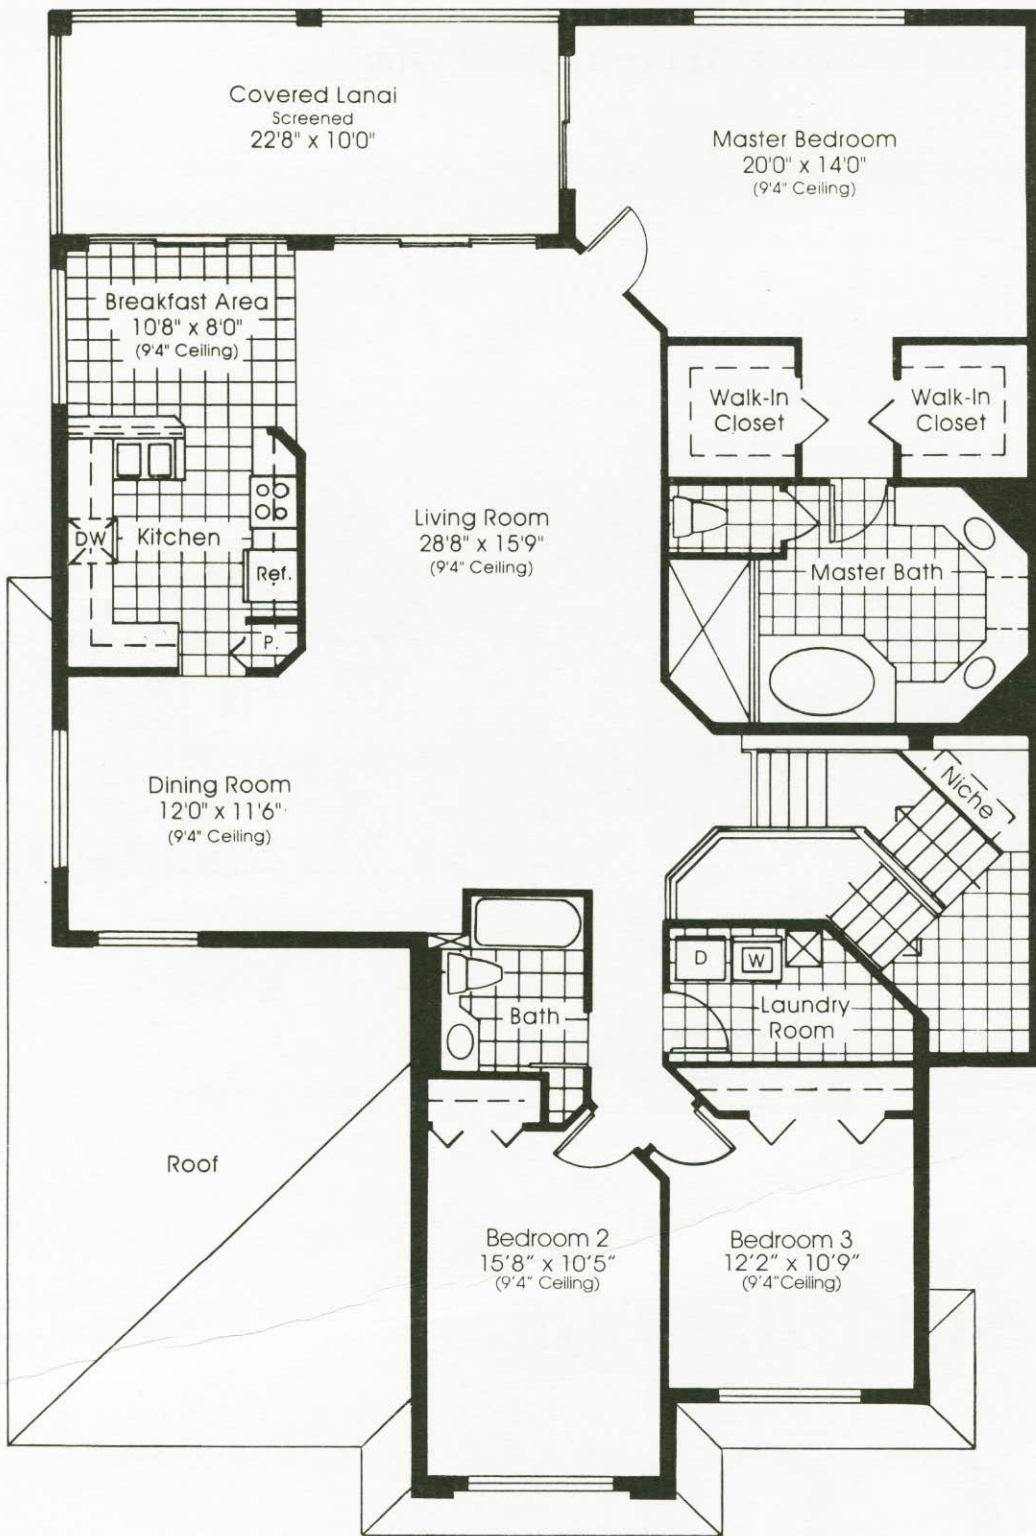

THE MAJESTIN

3 BEDROOM, 2 BATH, GARAGE, 2ND FLOOR

Artist's Conception

Located At Pelican Landing,
On US 41, 3 Miles North Of Bonita Beach Road
(941) 992-9020

THE MAJESTIN

3 Bedroom, 2 Bath, Garage, 2nd Floor

Air Conditioned Sq. Ft. 2155
Total Sq. Ft. 2615

In our continuing efforts to improve our product, Lennar Homes reserves the right to revise specifications without notice. All dimensions shown for room sizes are approximate and may vary. Artist rendering is conceptual. Landscaping, window locations and certain details may vary. Oral representations cannot be relied upon as correctly stating representations of the developer. For correct representations, make reference to this brochure and to the documents required by section 718.503 Florida statutes, to be furnished by a developer or buyer or lessee. Copyright © 1997 Lennar Homes, Inc. All rights reserved. CGC 034187 5/97