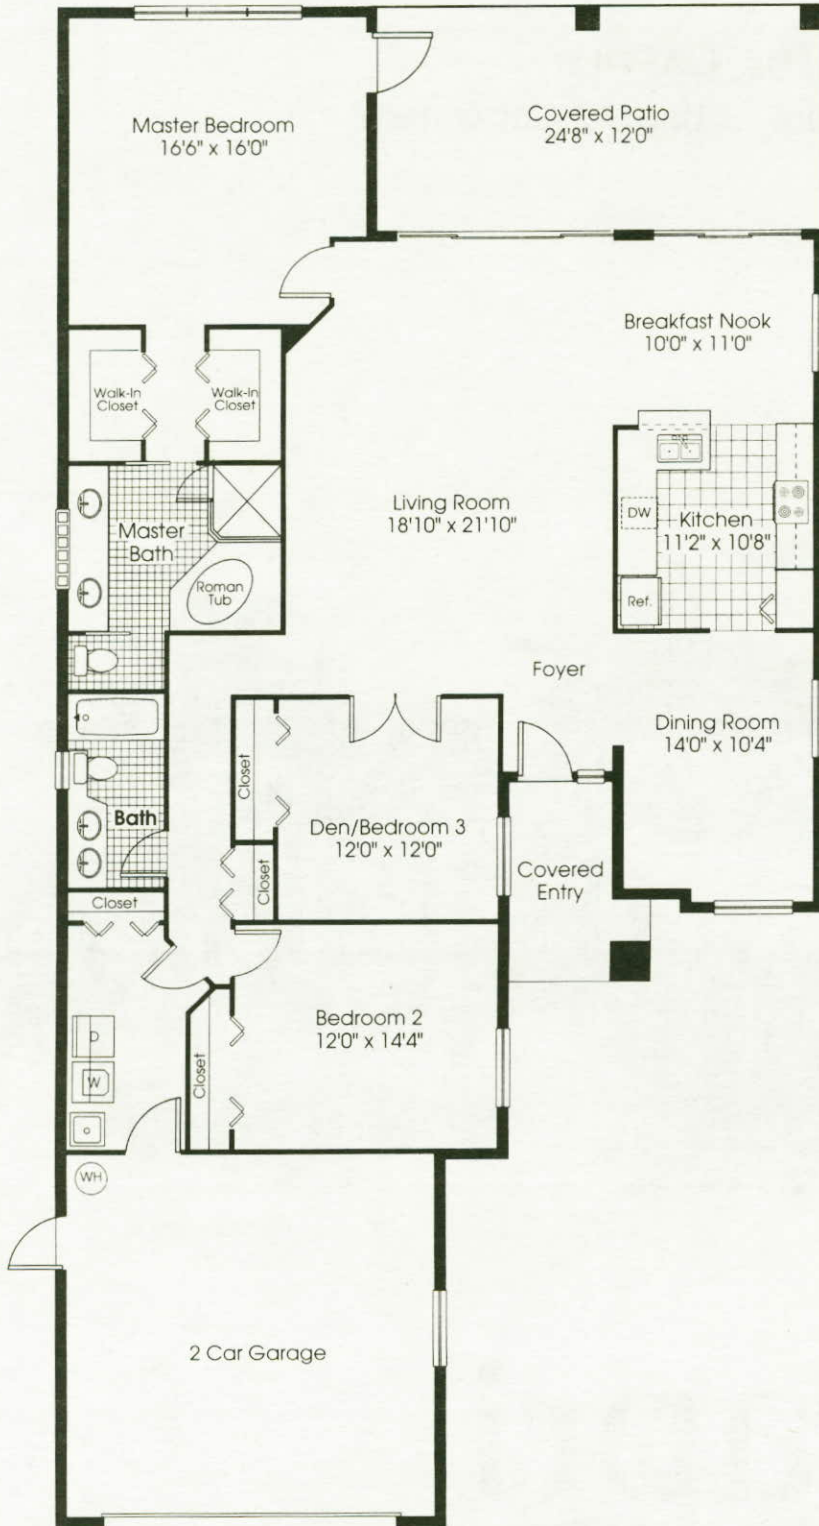

THE CASTILE

3 Bedroom, 2 Bath, 2 Car Garage

Artist's Conception

Capri

AT PELICAN LANDING

Located At Pelican Landing,
On US 41, 3 Miles North Of Bonita Beach Road

(941) 947-1521 • (941) 992-9020

THE CASTLE
 3 Bedroom,
 2 Bath, 2 Car Garage

Air Conditioned Sq. Ft. 2,061
 Total Sq. Ft. 2,882

In our continuing efforts to improve our product, Lennar Homes reserves the right to revise specifications and dimensions without notice. All dimensions are approximate. Artist rendering is conceptual. Landscaping, window locations and certain details may vary. Copyright © 1992 by Lennar Homes, Inc. All rights reserved. CGC#034187 1/97