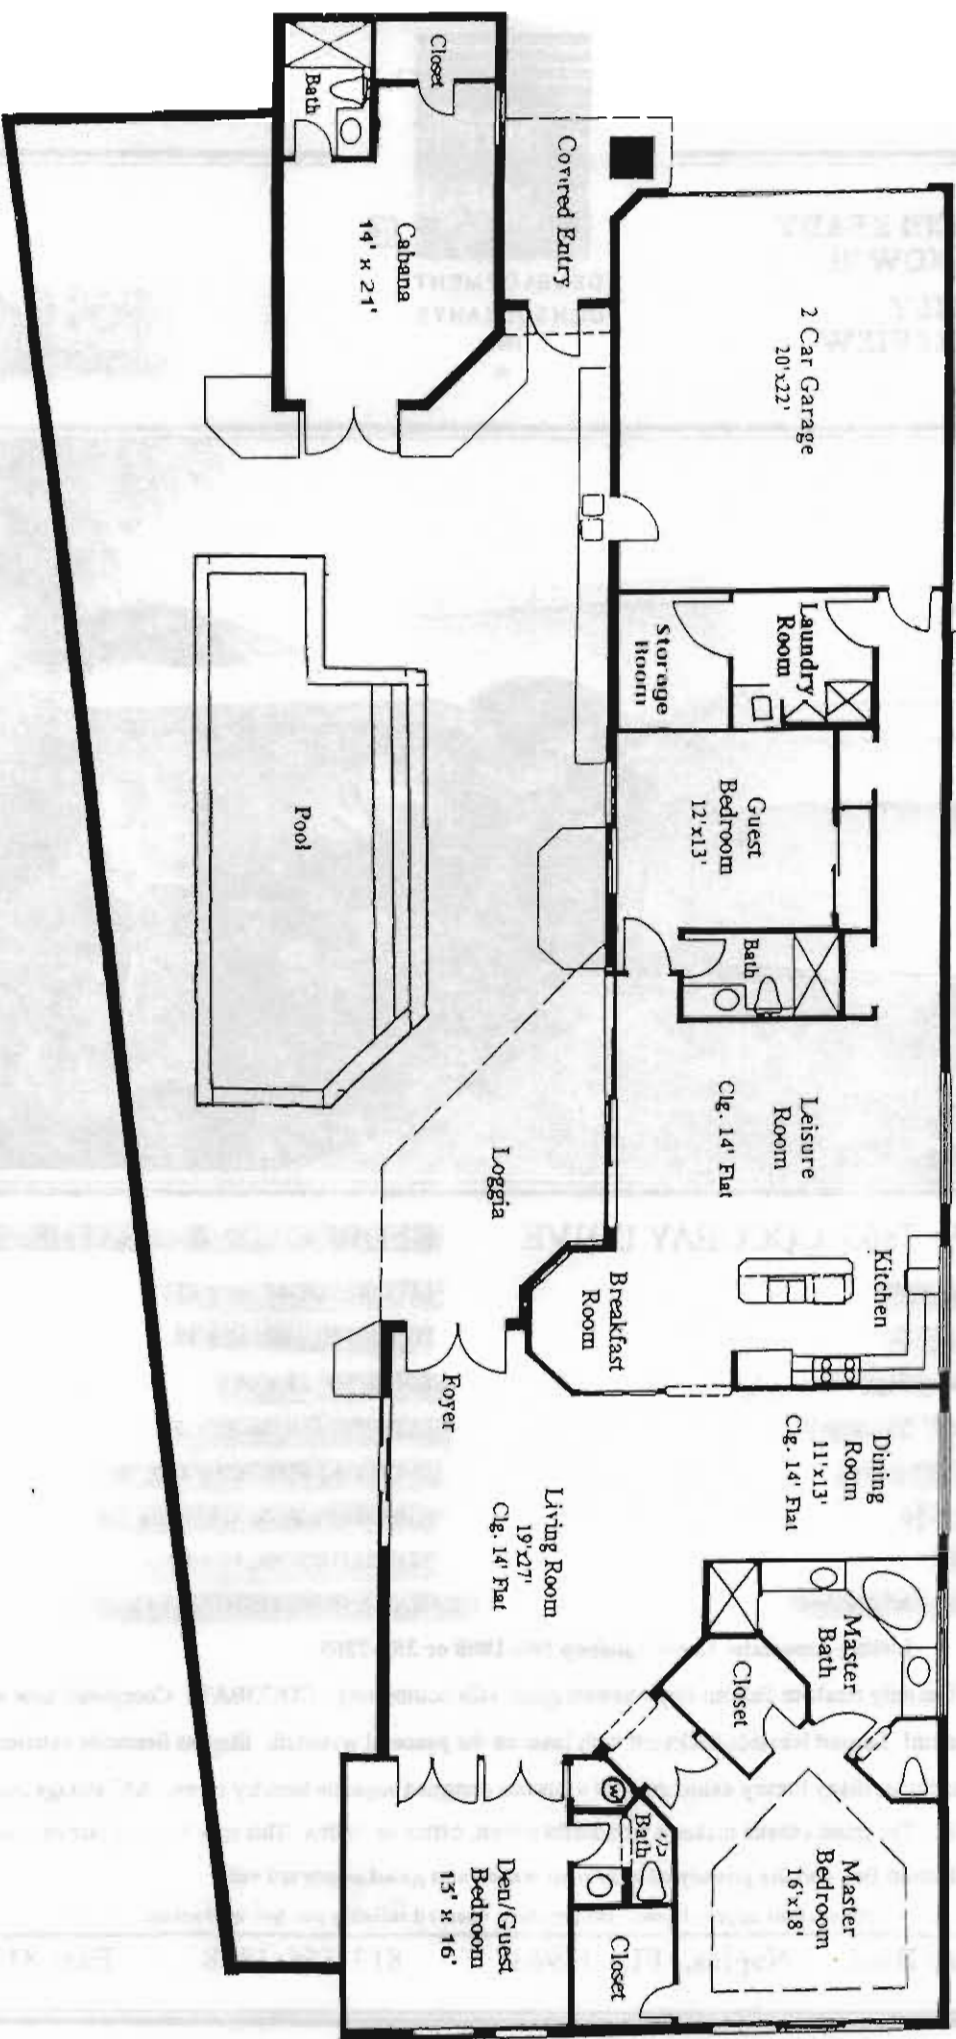

7865 COCOBAY DRIVE
in Pelican Bay

Main Residence	2,552 sq.ft.
Cabana	348 sq.ft.
Total A/C Area	2,900 sq.ft.
Garage Area	531 sq.ft.
Covered Area	291 sq.ft.
Total Living Area	3,722 sq.ft.