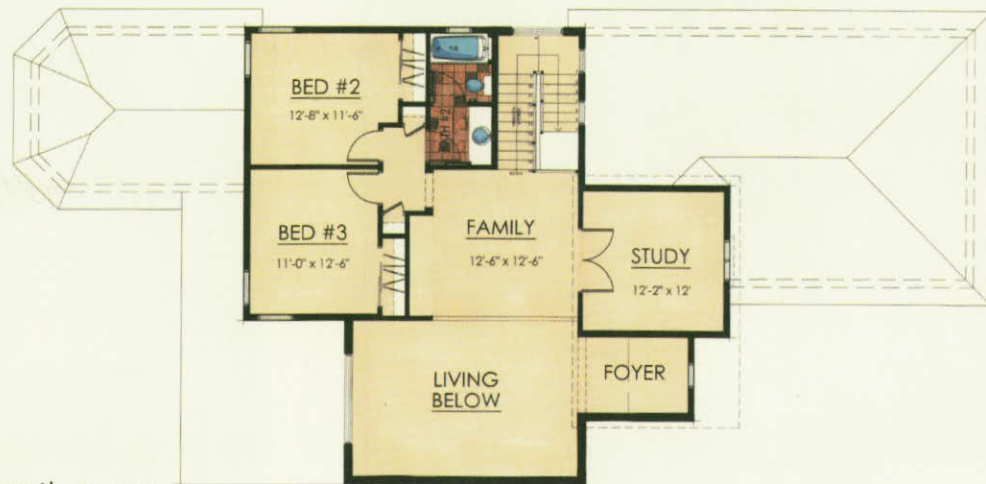

SQUARE FEET

UNDER AC	2,394
LANAI	226
ENTRY	37
GARAGE	537
<b>TOTAL</b>	<b>3,194</b>
<b>TOTAL WITH BATH OPT</b>	<b>3,251</b>

SIGNATURE HOME  
**SICILY** 2-STORY

3 bedroom, 2-1/2 bath, great room, 2nd floor family room, dining room, study, screened covered lanai, 2-car garage

ELEVATION A

ELEVATION B

ELEVATION C