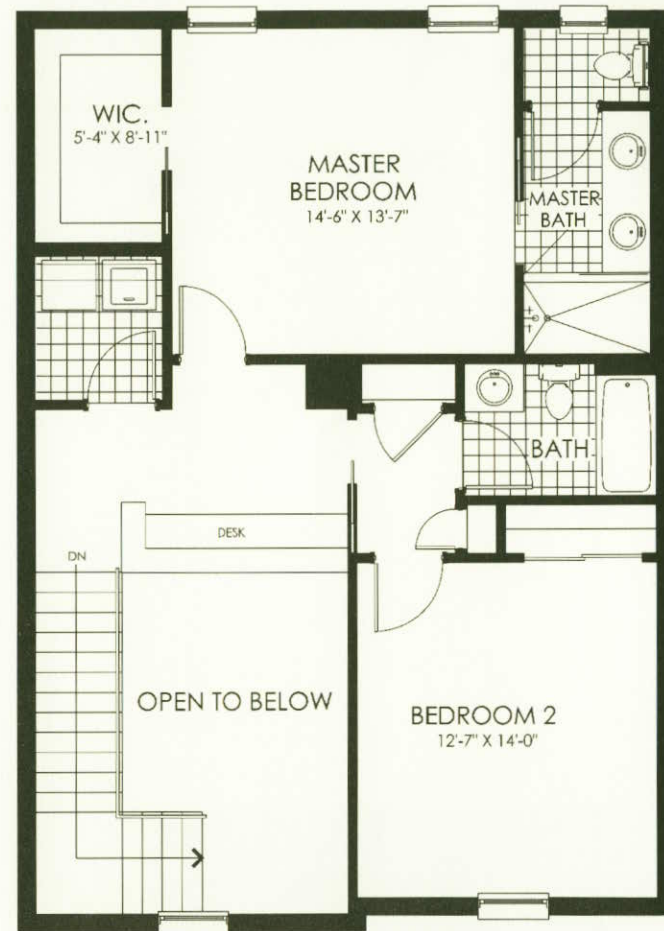

TOWNHOME
SANTA
MARIA

LIVING AREA: 1,459 SQ. FT.

GROUND FLOOR

SECOND FLOOR