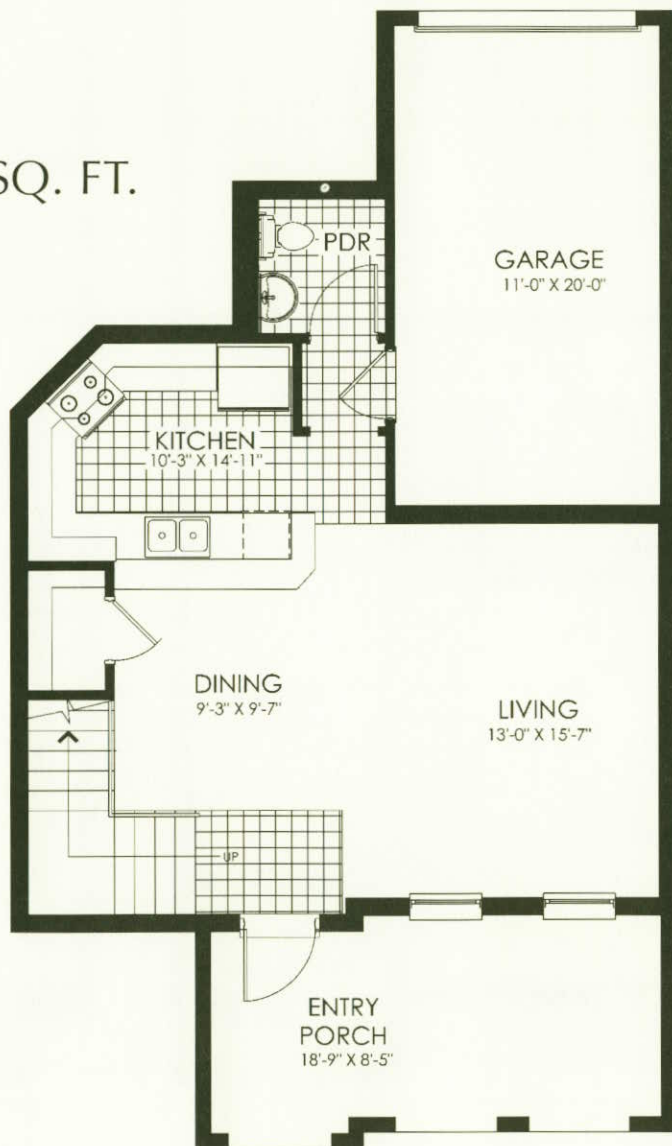

TOWNHOME
SANTA
MARIA

LIVING AREA: 1,459 SQ. FT.

GROUND FLOOR

SECOND FLOOR