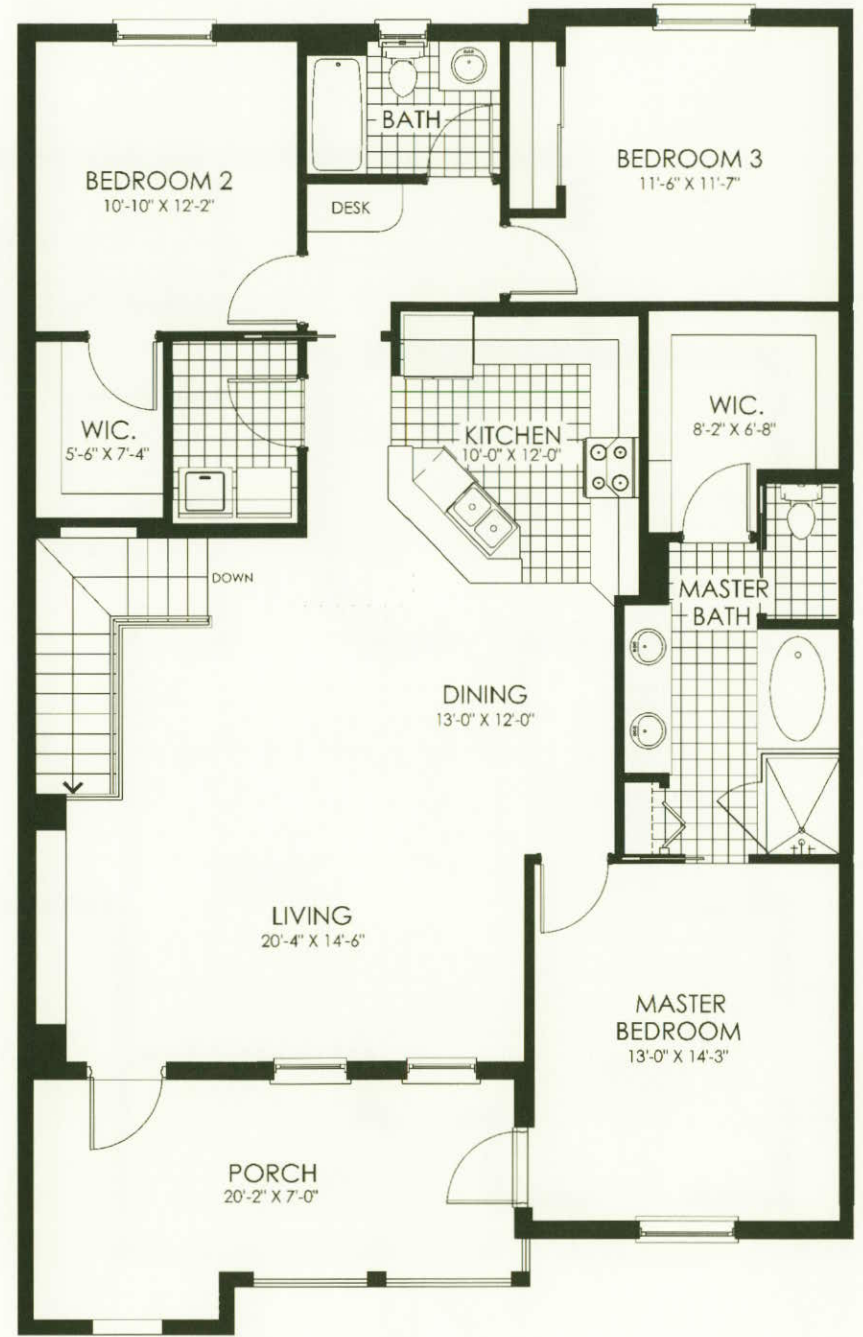

FLAT
SAN PABLO

LIVING AREA: 1,770 SQ. FT.

SECOND FLOOR

GROUND FLOOR