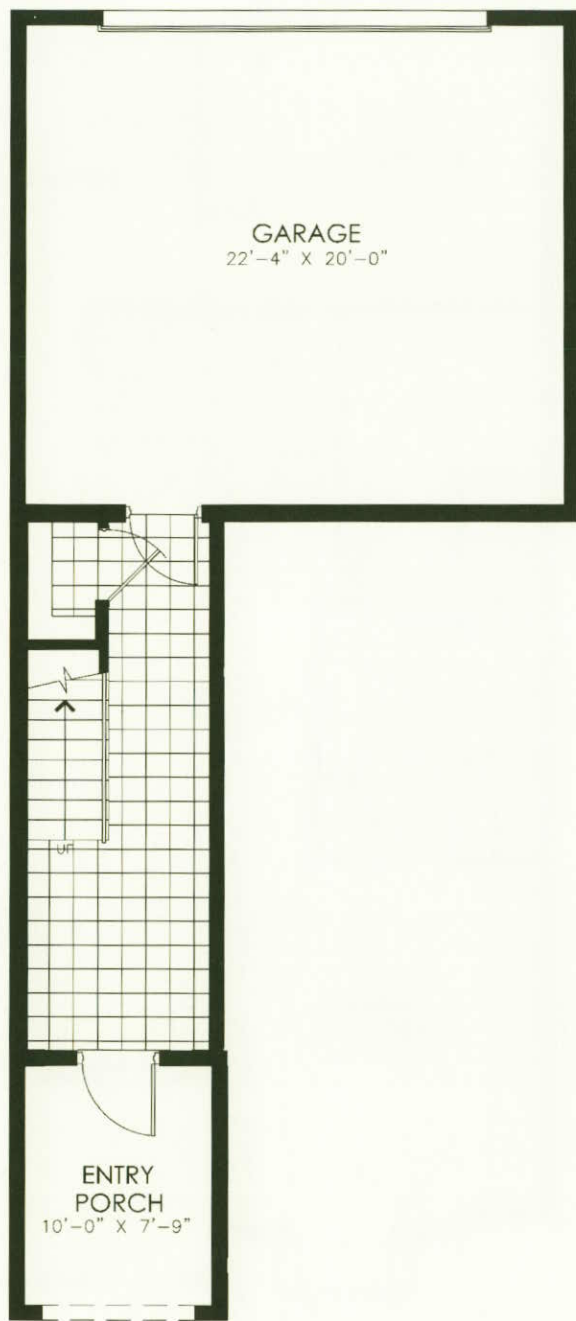

FLAT
SAN PABLO

LIVING AREA: 1,770 SQ. FT.

SECOND FLOOR

GROUND FLOOR