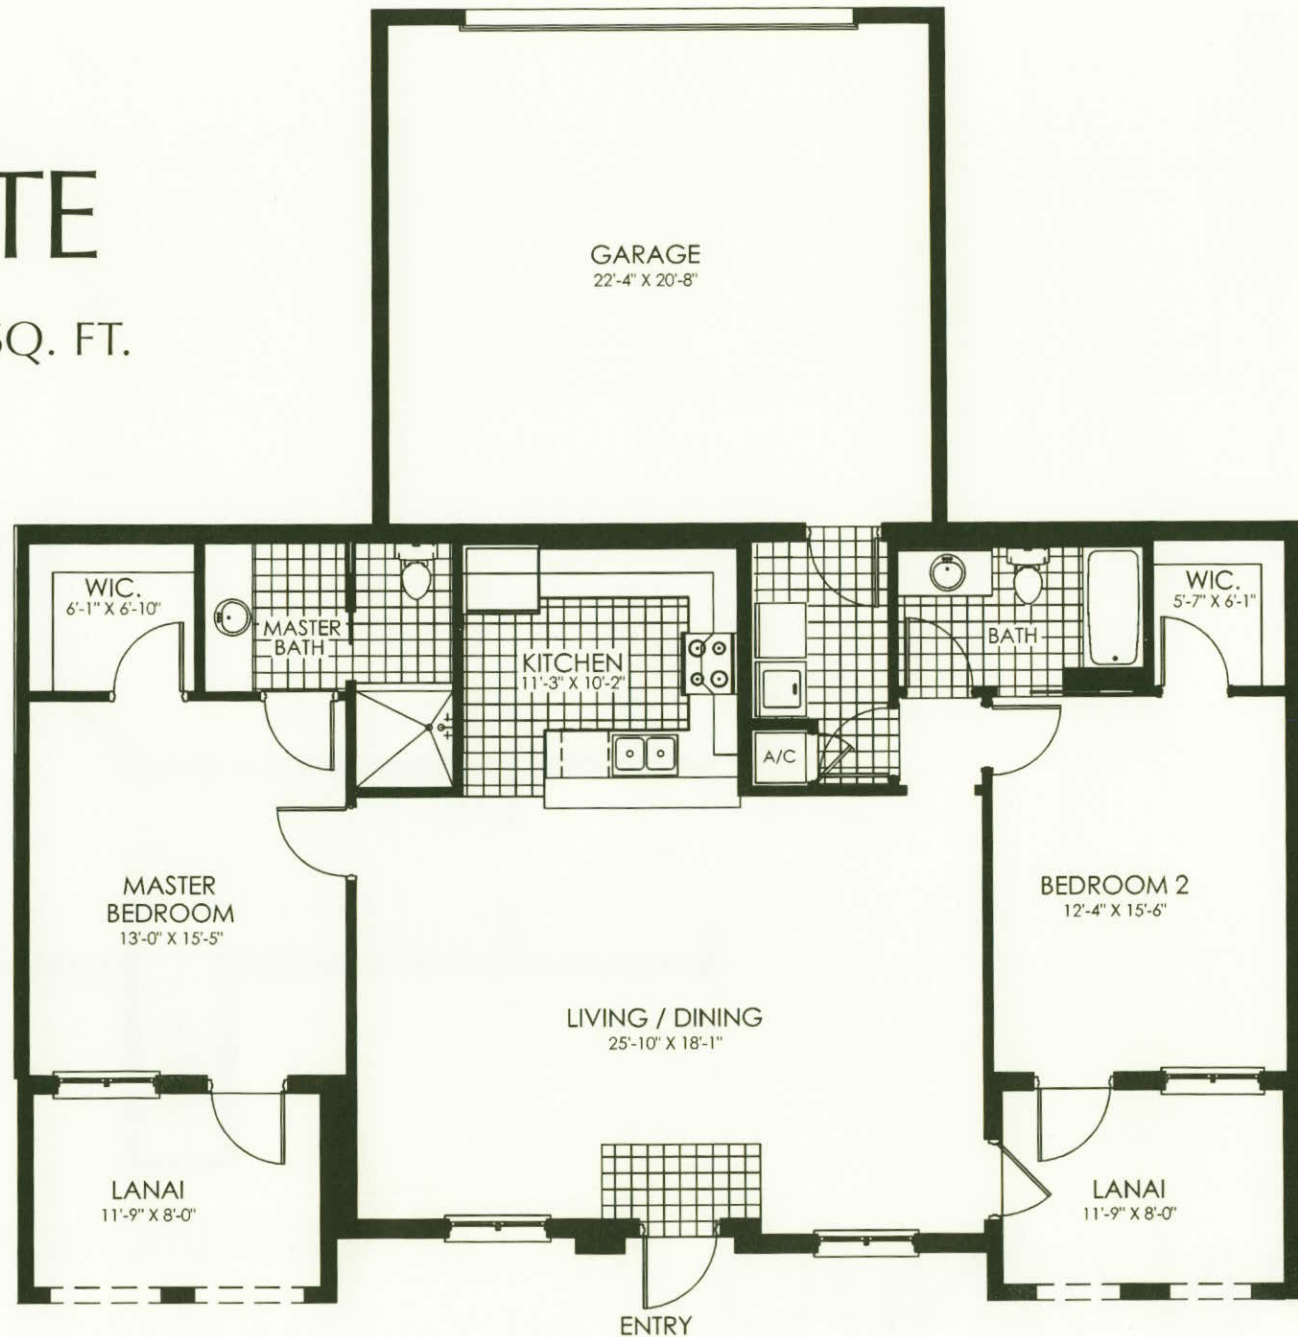

FLAT  
SAN  
CLEMENTE

LIVING AREA: 1,404 SQ. FT.

GROUND FLOOR