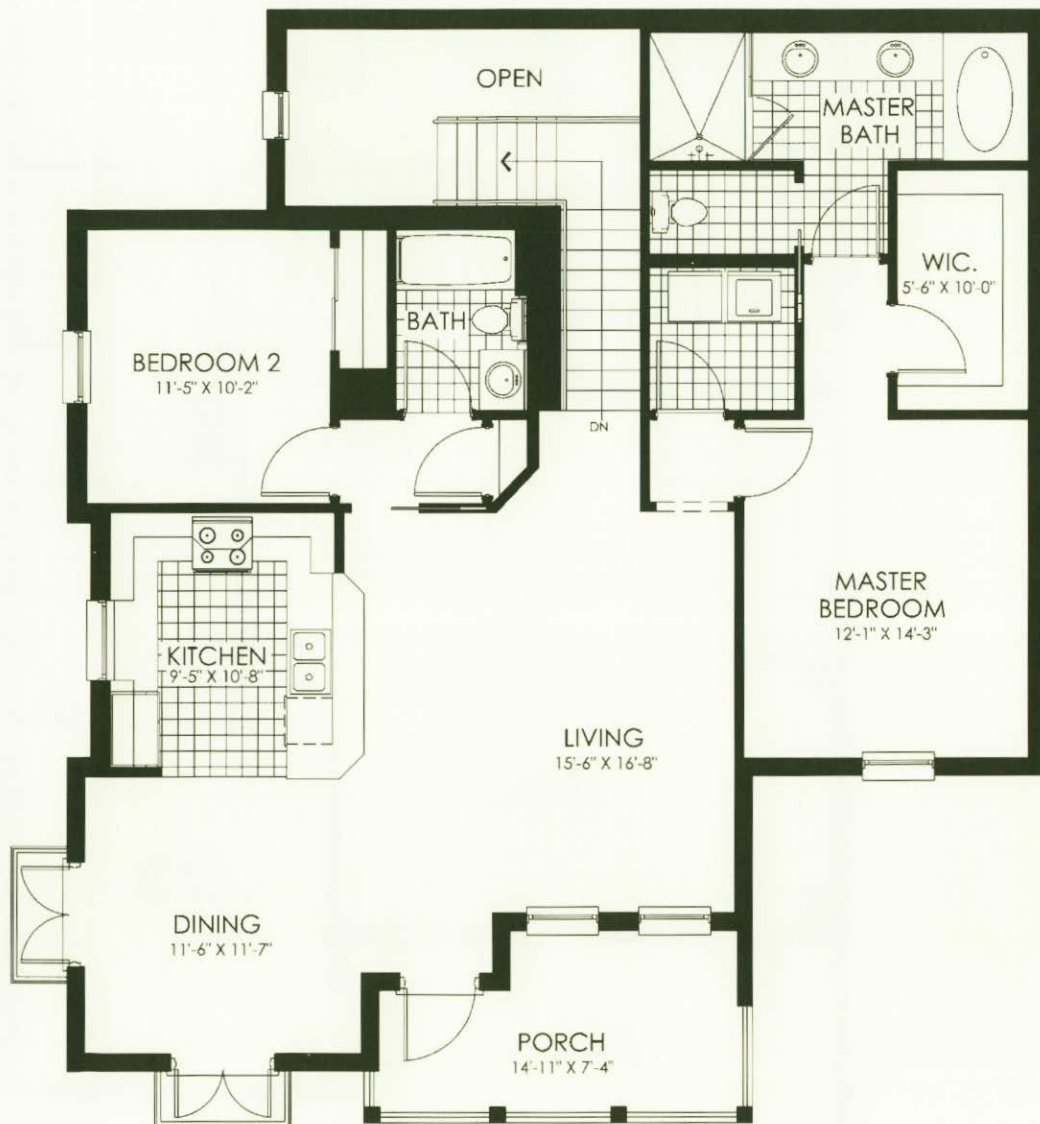

FLAT  
SAN BENITO

LIVING AREA: 1,501 SQ. FT.

GROUND FLOOR

SECOND FLOOR