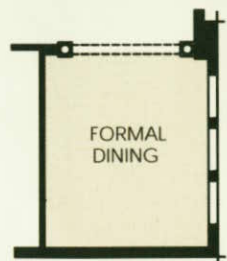

MASTER HOME SALERNO

2 bedroom, 3 bath, cabana bedroom, living room, dining room, study (optional formal dining), screened covered lanai, 2-car garage

OPT. FORMAL DINING (in lieu of Study)

SQUARE FEET

UNDER AC	2,446
LANAI	190
COURTYARD	470
COVERED PORCH	397
ENTRY	79
GARAGE	464
TOTAL	4,046

ELEVATION A

ELEVATION B

ELEVATION C