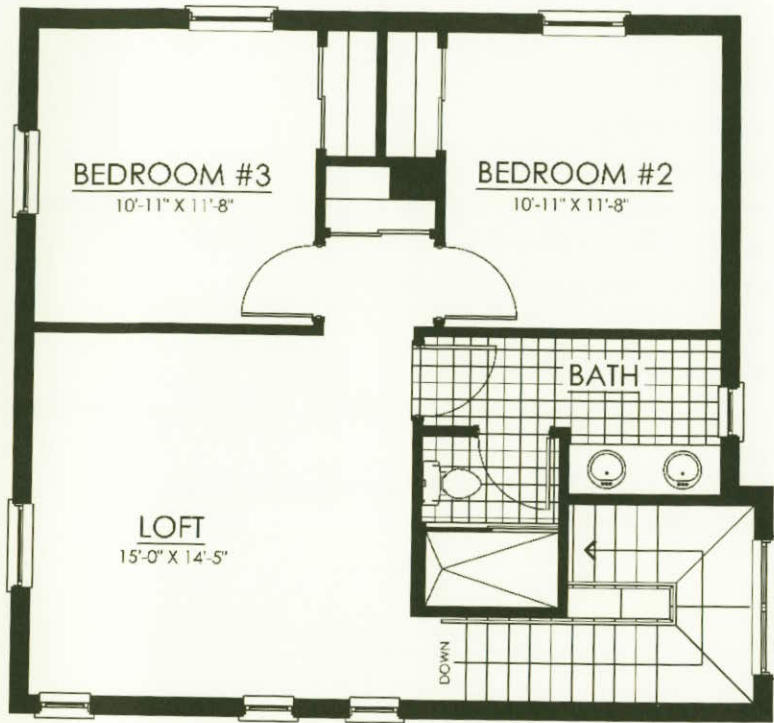

CASITA  
**ESCONDIDO**

GROUND FLOOR

LIVING AREA: 2,080 SQ. FT.

SECOND FLOOR

OPT. BEDROOM #4