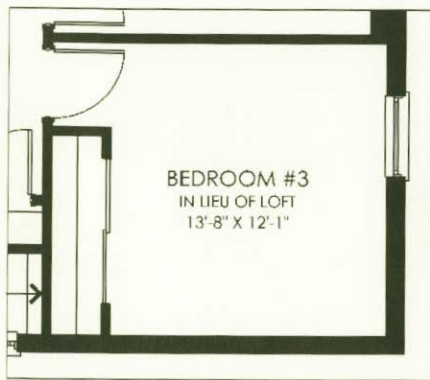

GROUND FLOOR

CASITA
LAGUNA

LIVING AREA: 2,039 SQ. FT.

SECOND FLOOR

OPT. BEDROOM #3

OPT. BEDROOM #4