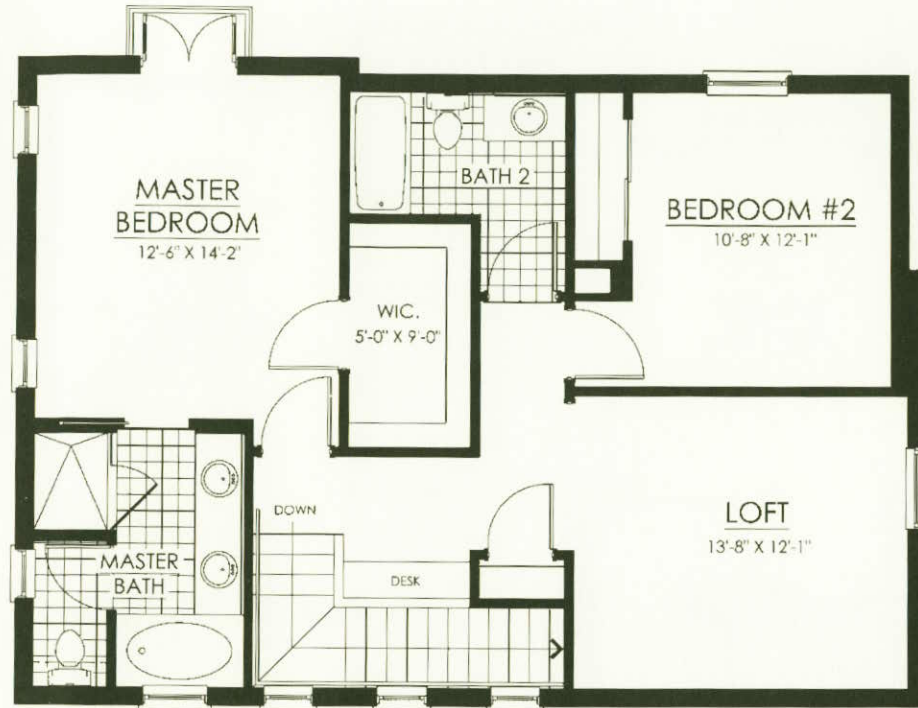

GROUND FLOOR

CASITA
LAGUNA

LIVING AREA: 2,039 SQ. FT.

SECOND FLOOR

OPT. BEDROOM #3

OPT. BEDROOM #4