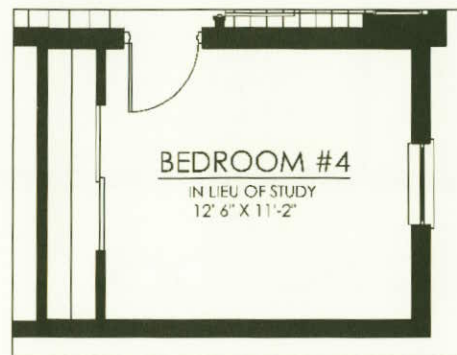

GROUND FLOOR

CASITA
LAGUNA

LIVING AREA: 2,039 SQ. FT.

SECOND FLOOR

OPT. BEDROOM #3

OPT. BEDROOM #4