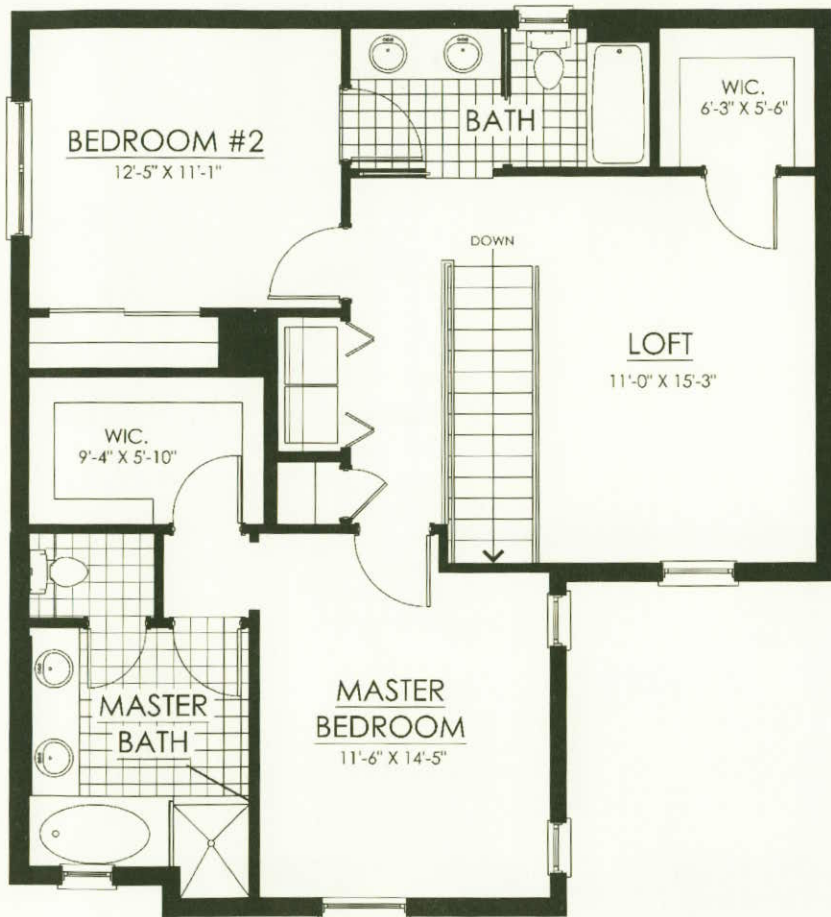

STORAGE  
10'-0" X 5'-0"  
AVAILABLE ON SELECT UNITS

# CASITA CARMEL

LIVING AREA: 1,531 SQ. FT.

GROUND FLOOR

SECOND FLOOR

OPTIONAL  
BEDROOM #3