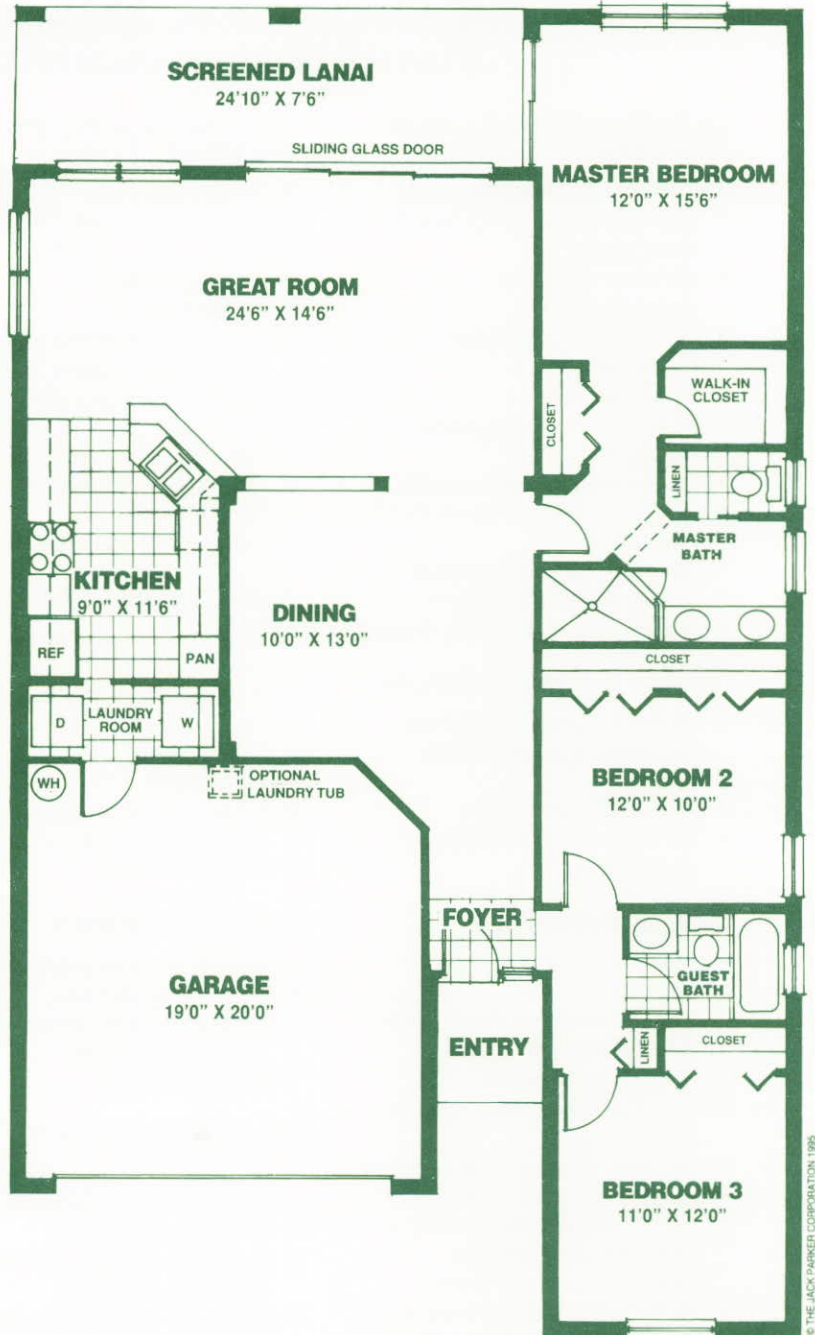

## THE LUCAYA II

Three Bedroom, Two Bath

A/C Living Area	1,619 Sq. Ft.
Garage	418 Sq. Ft.
Lanai	186 Sq. Ft.
Entry	30 Sq. Ft.
<b>TOTAL</b>	<b>2,253 Sq. Ft.</b>

All dimensions are approximate. Actual dimensions may vary.