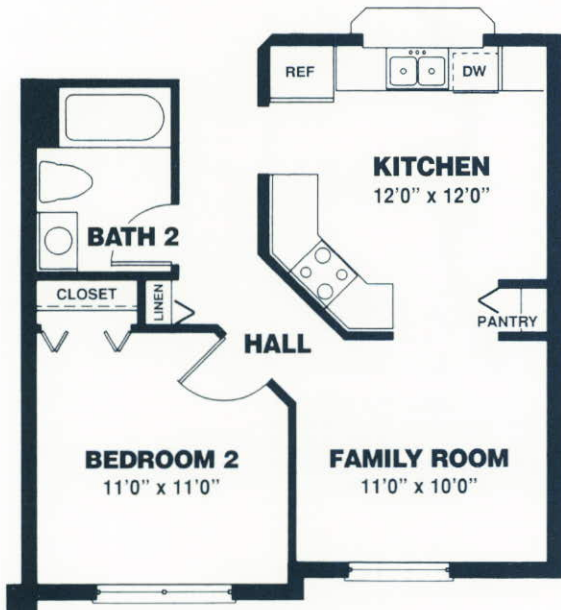

THE JASMINE

Three Bedroom, Two Bath with Eat-in Kitchen

A/C Living Area	1,351 Sq. Ft.
Lanai	108 Sq. Ft.
Storage	29 Sq. Ft.
TOTAL	1,488 Sq. Ft.

FAMILY ROOM ALTERNATE

All dimensions are approximate. Actual dimensions may vary.