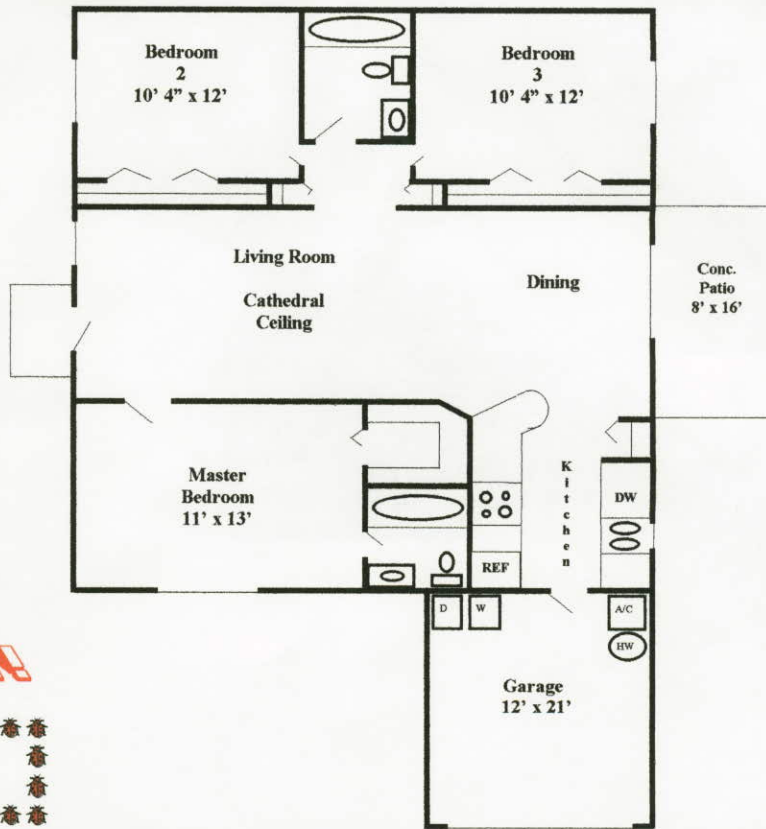

STARTING AT $65,900.00
(NOT INCLUDING LOT and **SITE PREP)

WOW **NEW!!**

~~~~~  
BUILT-IN  
PEST CONTROL SYSTEM!!  
~~~~~

~~~~~  
**ALSO INCLUDED AT NO EXTRA CHARGE:**  
ALARM SYSTEM  
PRE-WIRE!!  
~~~~~

3 BEDROOM, 2 BATH, 1 CAR GARAGE
1,107 SQUARE FEET LIVING AREA
252 SQUARE FEET GARAGE

1,359 SQUARE FEET TOTAL

**SITE PREP INCLUDES: Clearing, filling, grading & sod (Floor plan not to scale)