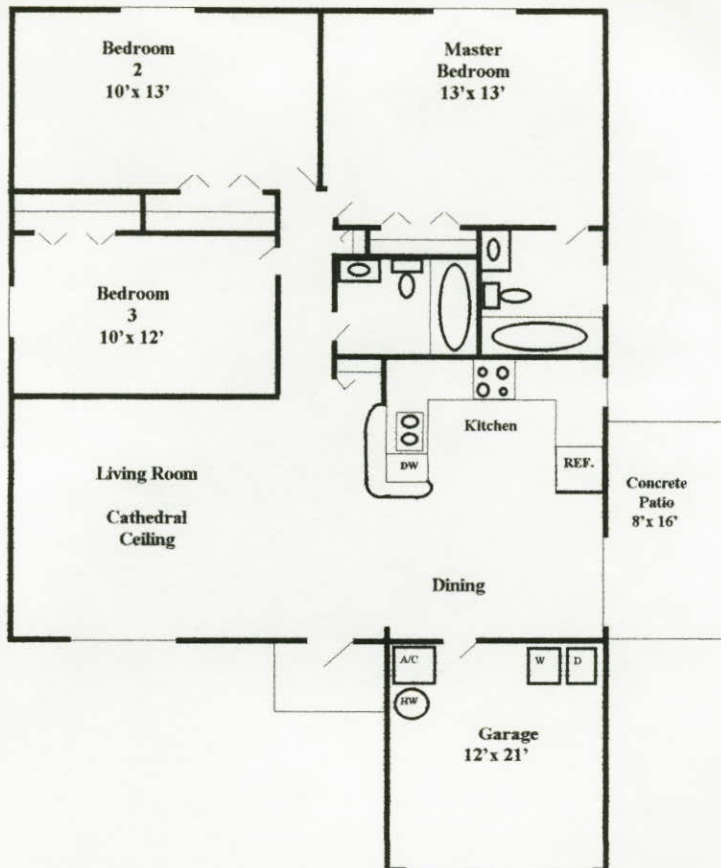

STARTING AT $65,900.00
(NOT INCLUDING LOT and **SITE PREP)

WOW

NEW!!

~~~~~  
BUILT-IN  
PEST CONTROL SYSTEM!!  
~~~~~

~~~~~  
**ALSO INCLUDED AT NO EXTRA CHARGE:**  
ALARM SYSTEM  
PRE-WIRE!!  
~~~~~

3 BEDROOM, 2 BATH, 1 CAR GARAGE
1,107 SQUARE FEET LIVING AREA
252 SQUARE FEET GARAGE

1,359 SQUARE FEET TOTAL

**SITE PREP INCLUDES: Clearing, filling, grading & sod (Floor plan not to scale)