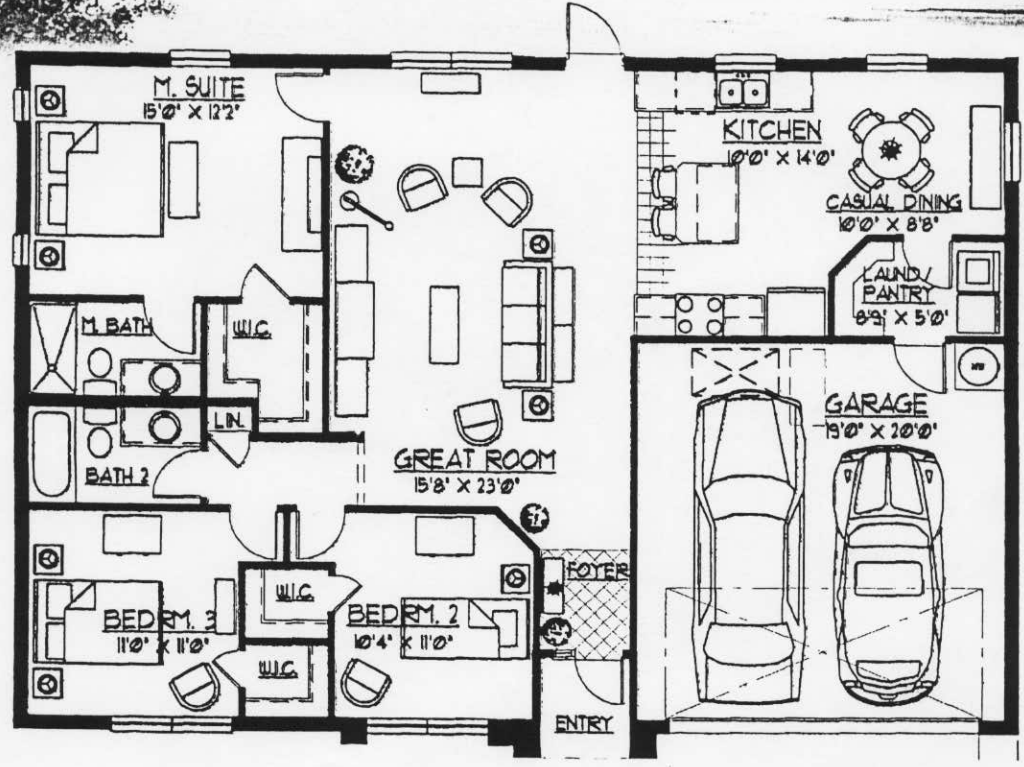

#83,900

© 1997 Mastercraft Homes, Ltd.
CGC 028565

MASTERCRAFT HOMES

The Classic 1,428

Living Area.....	1,428 Sq. Ft.
Garage.....	406 Sq. Ft.
Entry.....	19 Sq. Ft.
TOTAL AREA.....	1,853 Sq. Ft.

Reference to size and sq.ft. are approximate. Rendering is an artist concept.