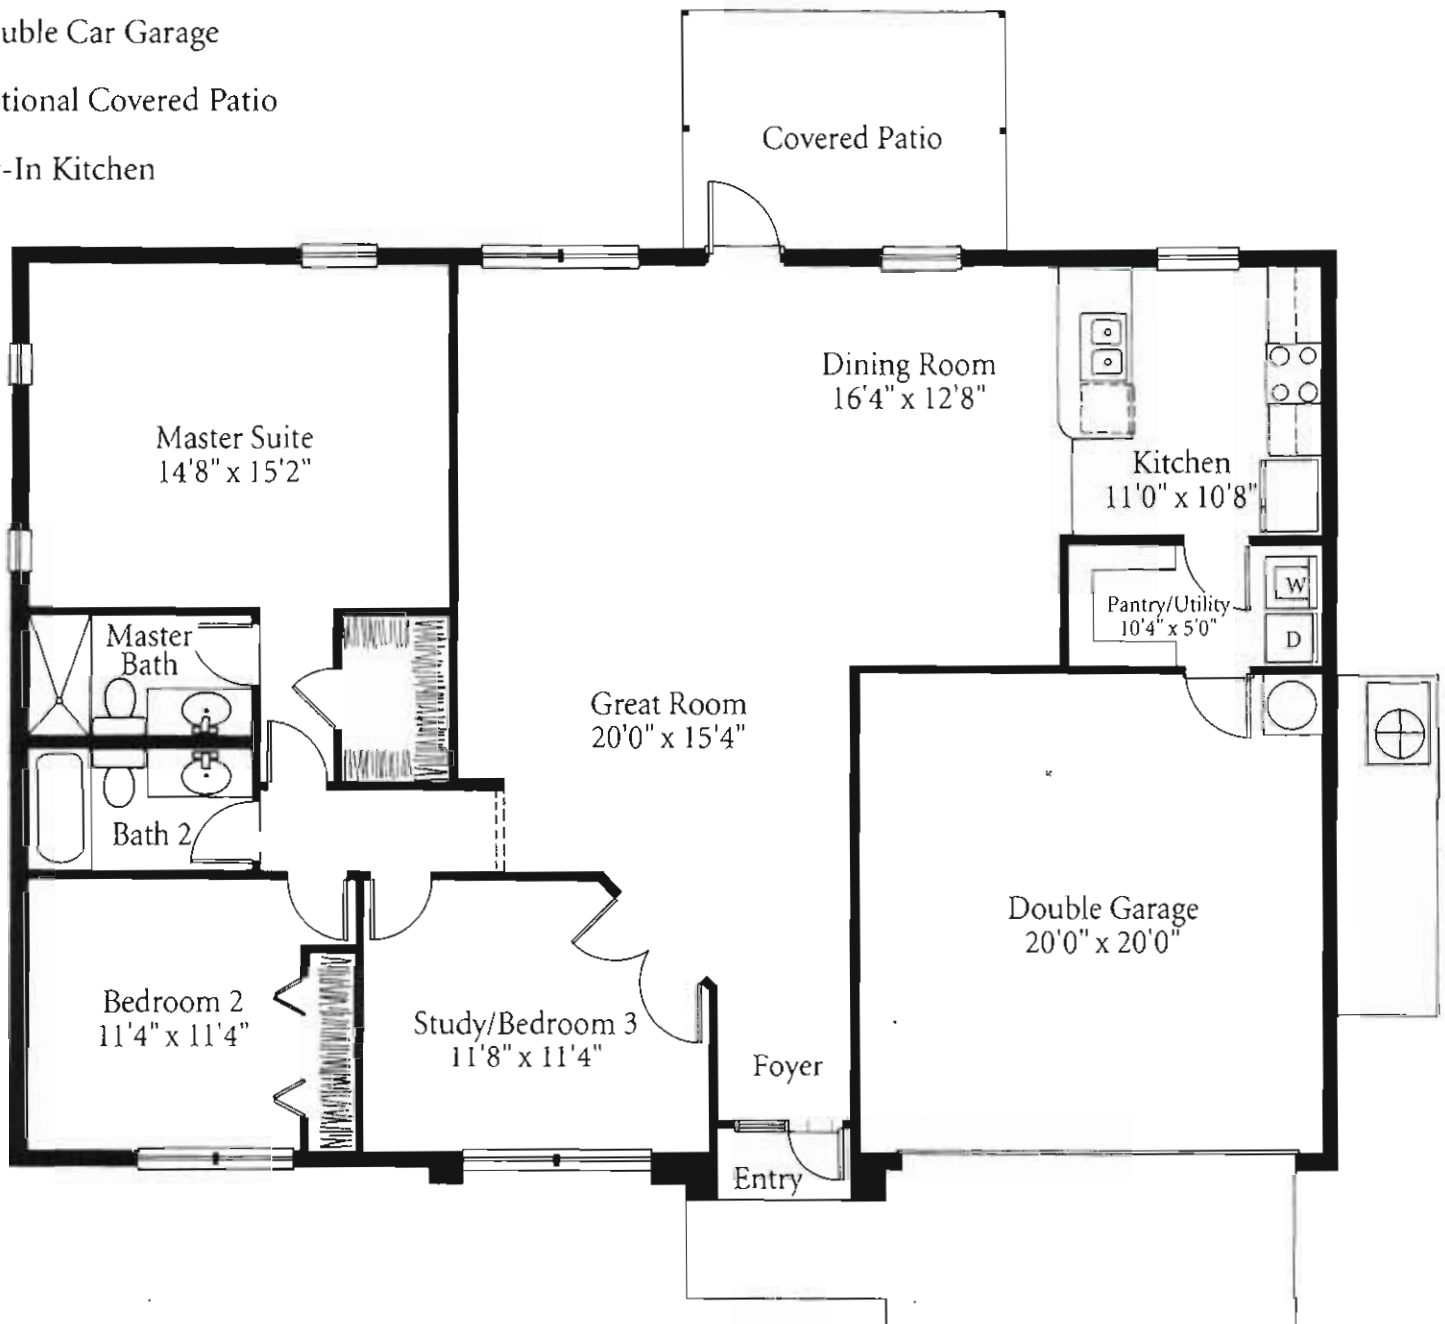

The Classic 1636

Three Bedrooms

Two Baths

Great Room

Dining Room

Double Car Garage

Optional Covered Patio

Island in Kitchen

Convenient Laundry-Pantry

Textured Walls And Ceiling

Walk-In Closets

Great Room, Great Living!