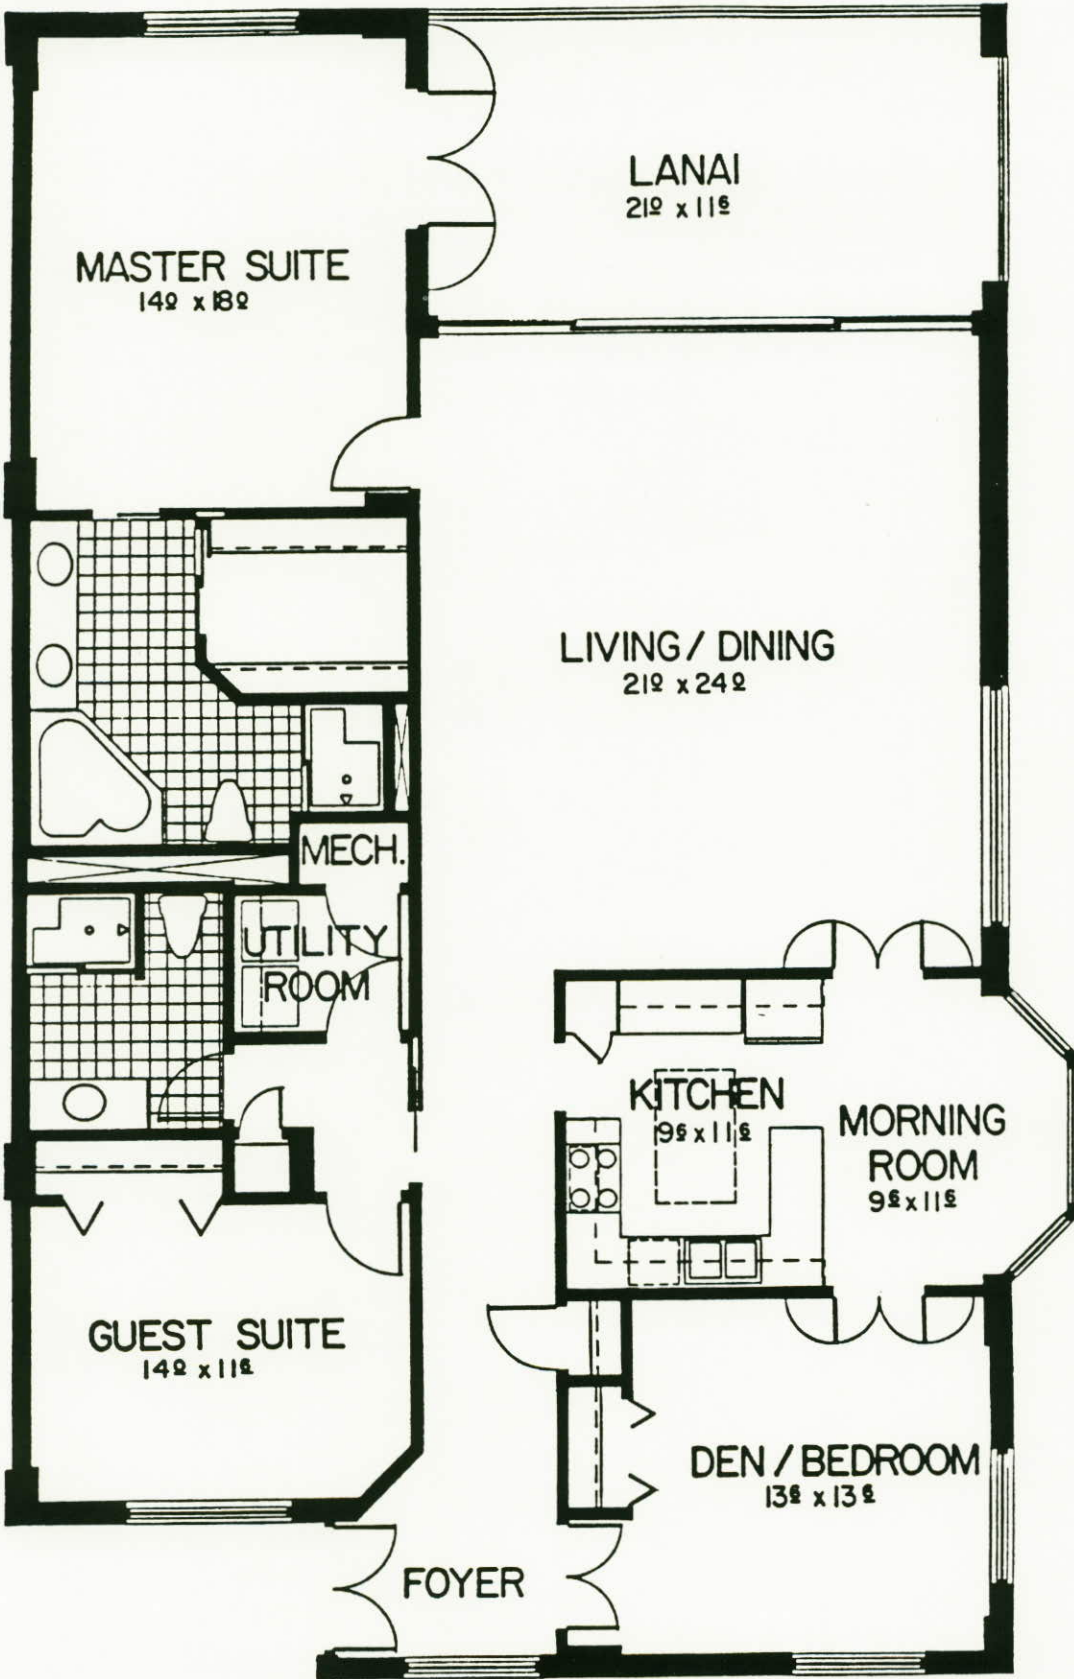

The Capri

Unit "C" 3 Bedroom 2 Bath	
LIVING AREA	1,940 S.F.
LANAI	250 S.F.
TOTAL	2,190 S.F.

FLOOR PLAN C