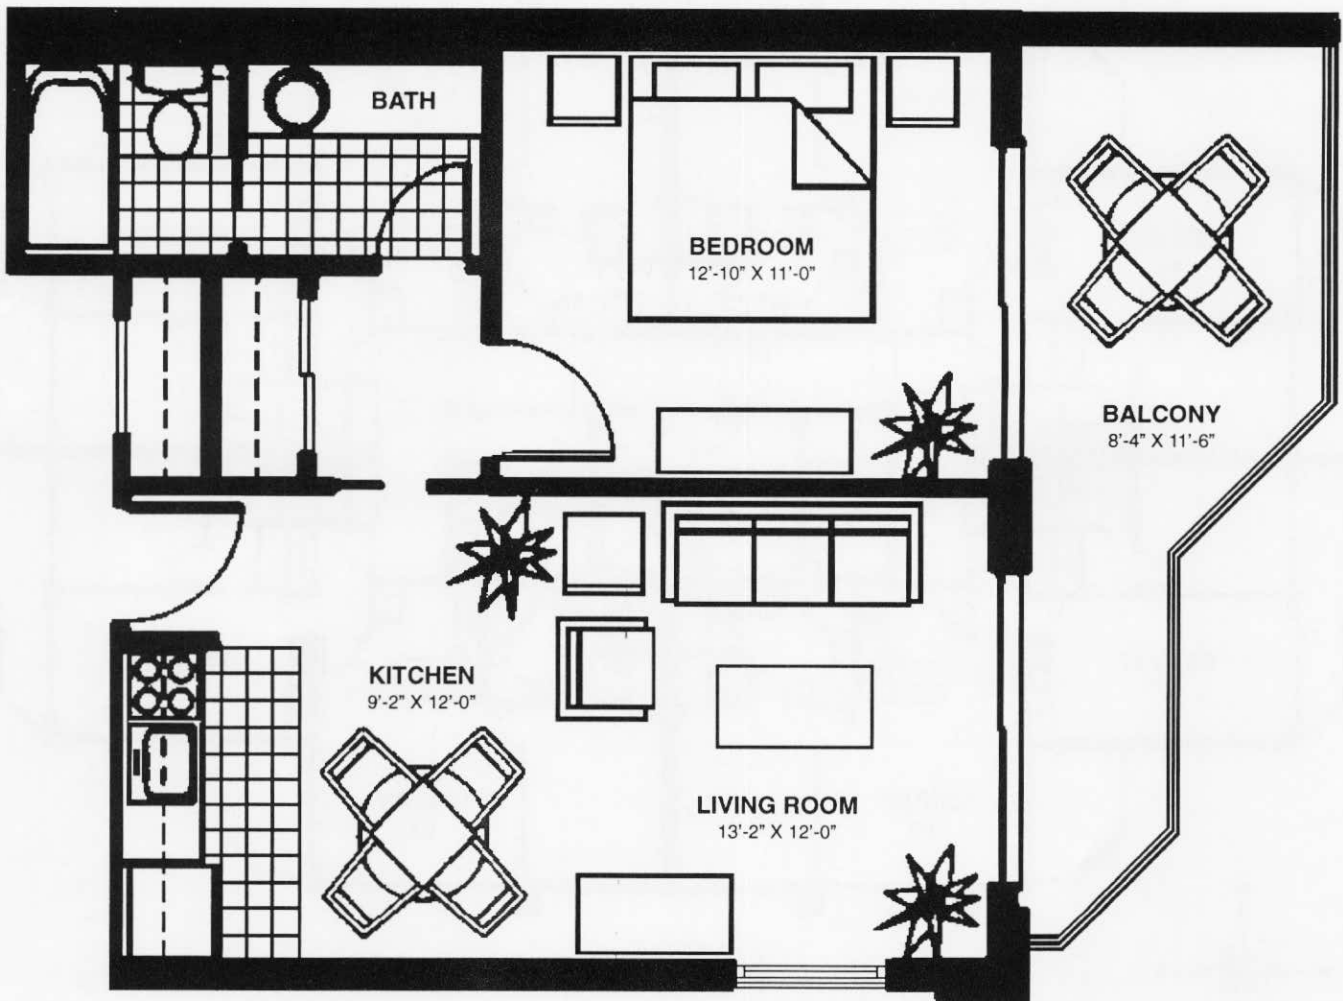

Lovers Key

BEACH CLUB & RESORT

Resort Suite

Air Conditioned Area	520 Sq. Ft.
Balcony	140 Sq. Ft.
<hr/> Total Area	<hr/> 660 Sq. Ft.

All dimensions are approximate. The Developer reserves the right to change and alter materials, specification, features, dimensions and design without notice. Furniture designs and configurations shown, may not represent the furniture packages that will be available to purchasers.