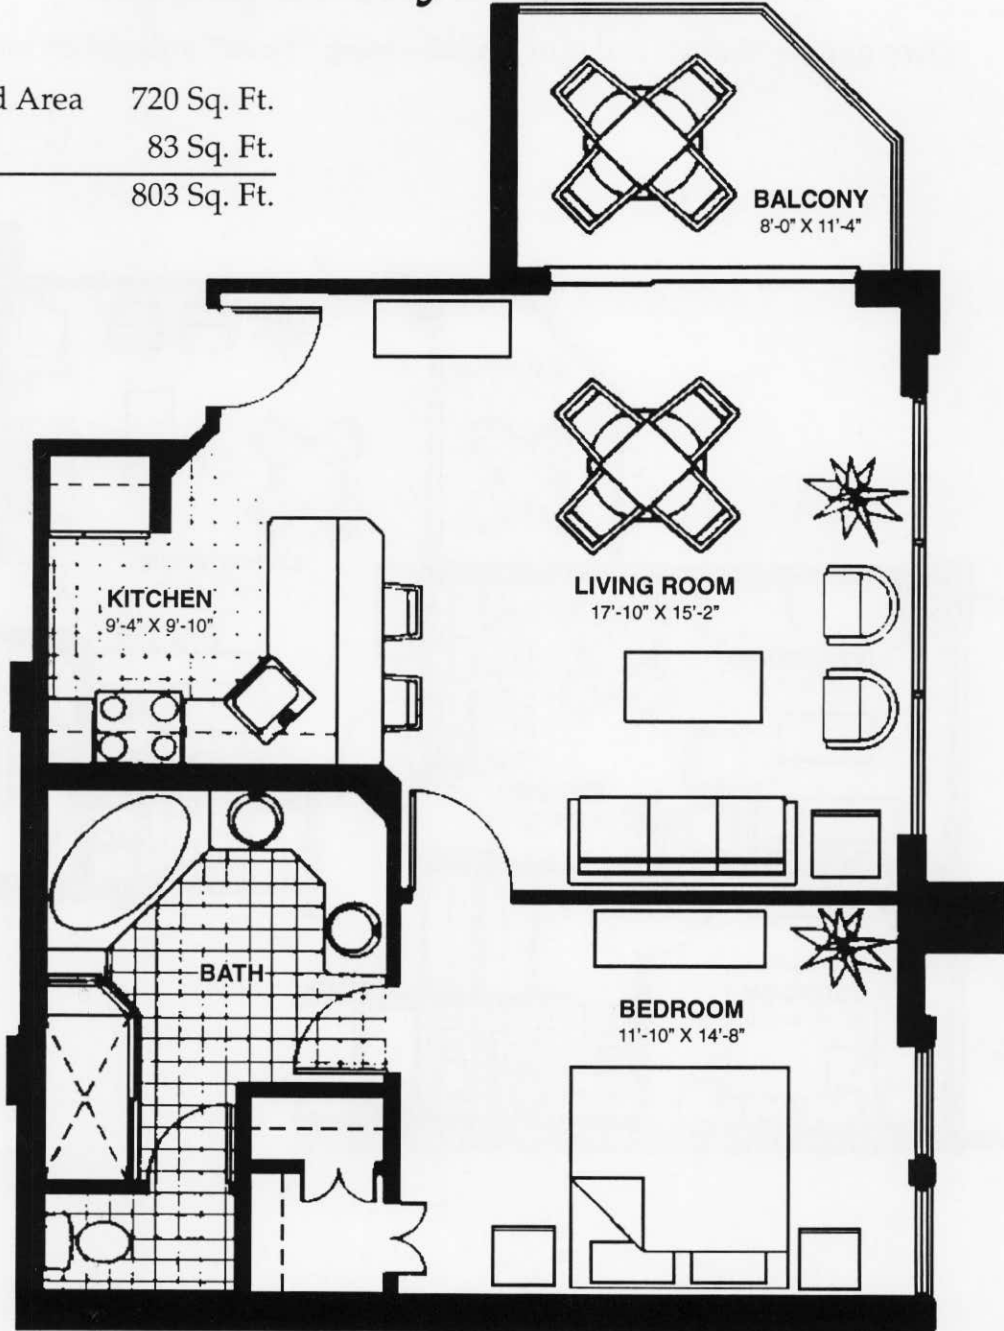

Lovers Key

BEACH CLUB & RESORT

Luxury Suite

Air Conditioned Area	720 Sq. Ft.
Balcony	83 Sq. Ft.
Total Area	803 Sq. Ft.

All dimensions are approximate. The Developer reserves the right to change and alter materials, specification, features, dimensions and design without notice. Furniture designs and configurations shown, may not represent the furniture packages that will be available to purchasers.