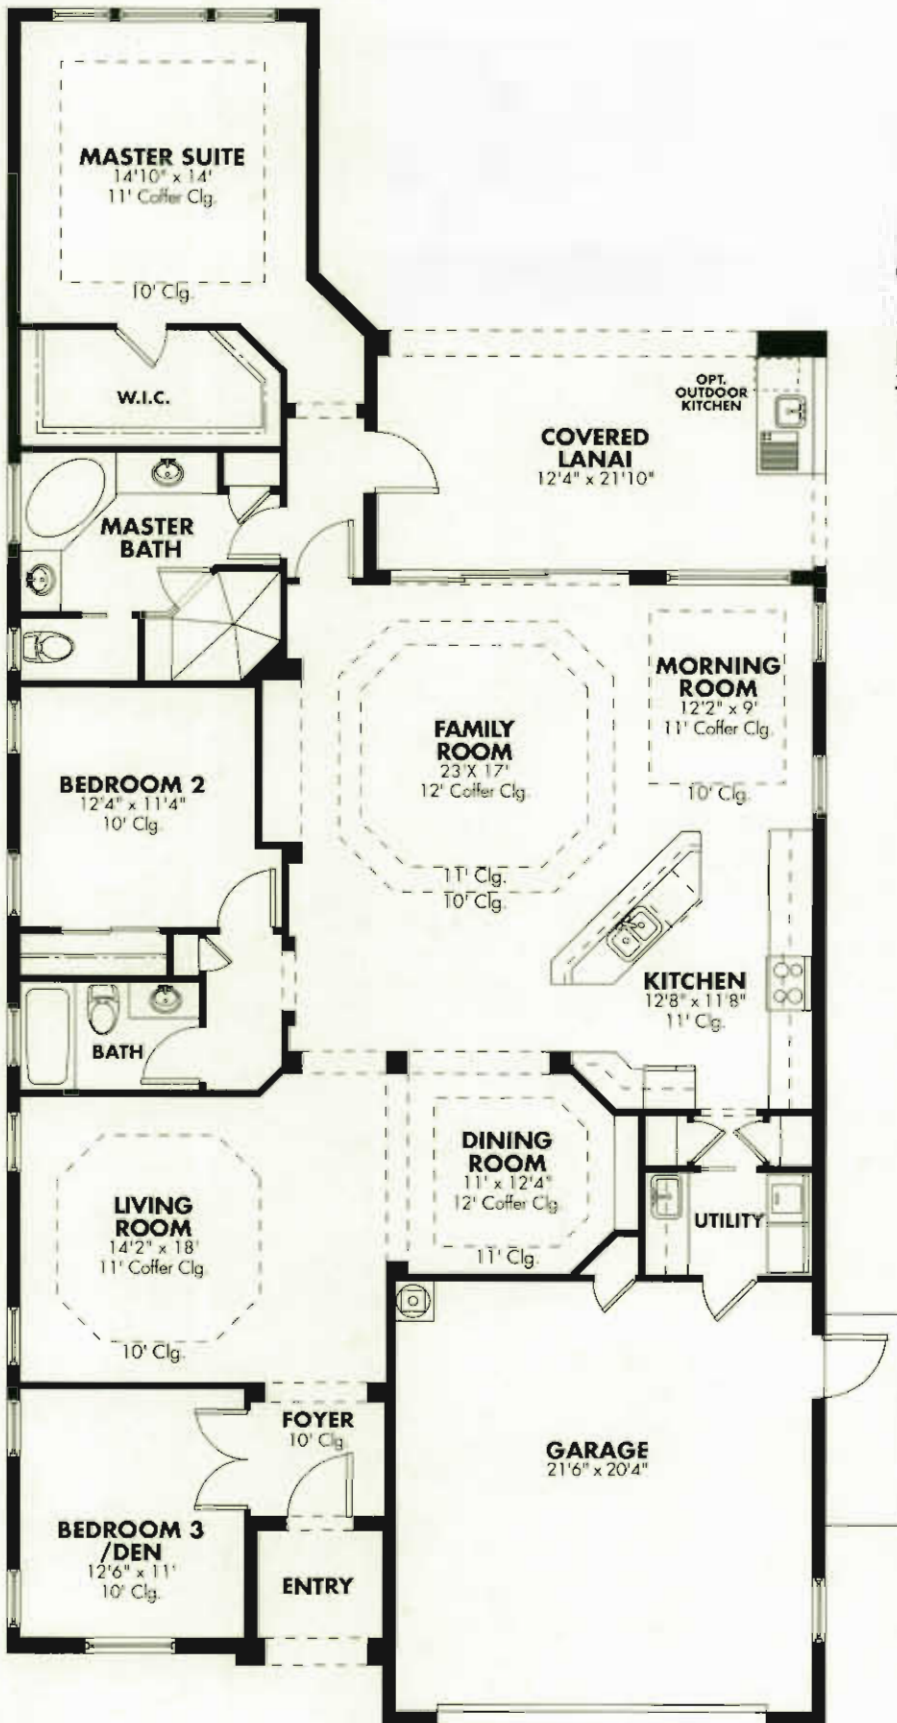

Trinidad

SQUARE FOOTAGE

LIVING.....	2,165
GARAGE.....	483
ENTRY.....	40
LANAI.....	262
TOTAL.....	2,950

(239) 566-2371 • www.longoconstruction.com

ALL DIMENSIONS AND SPECIFICATIONS ARE APPROXIMATE AND SUBJECT TO CHANGE WITHOUT NOTICE.