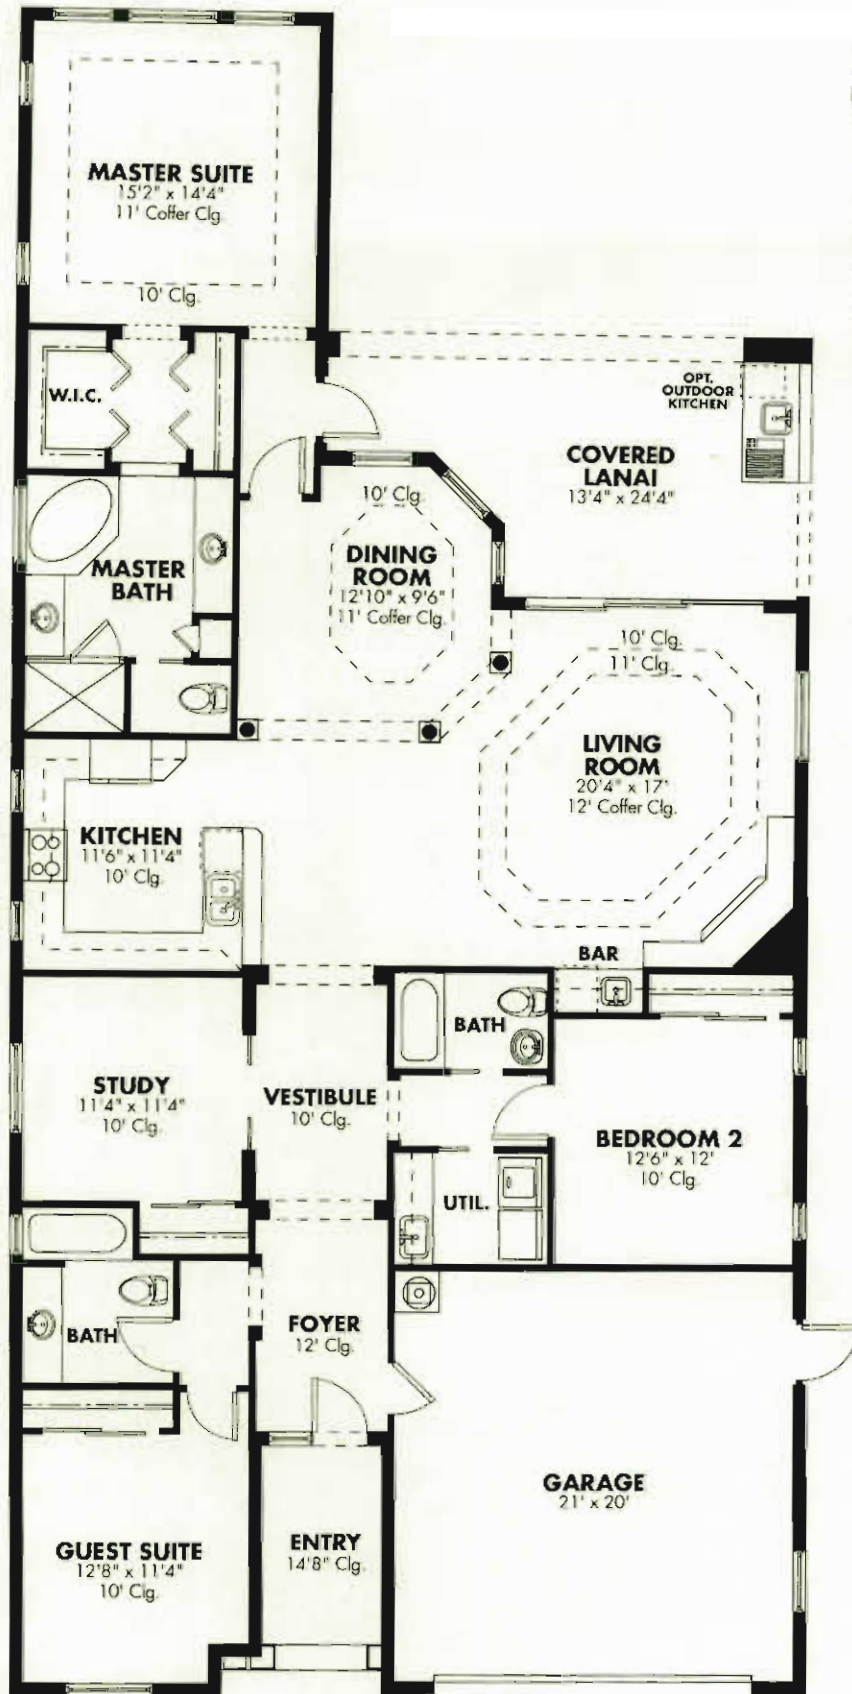

Montserrat

SQUARE FOOTAGE

LIVING.....	2,208
GARAGE	457
ENTRY	64
LANAI	266
TOTAL	2,995

(239) 566-2371 • www.longoconstruction.com

ALL DIMENSIONS AND SPECIFICATIONS ARE APPROXIMATE AND SUBJECT TO CHANGE WITHOUT NOTICE.