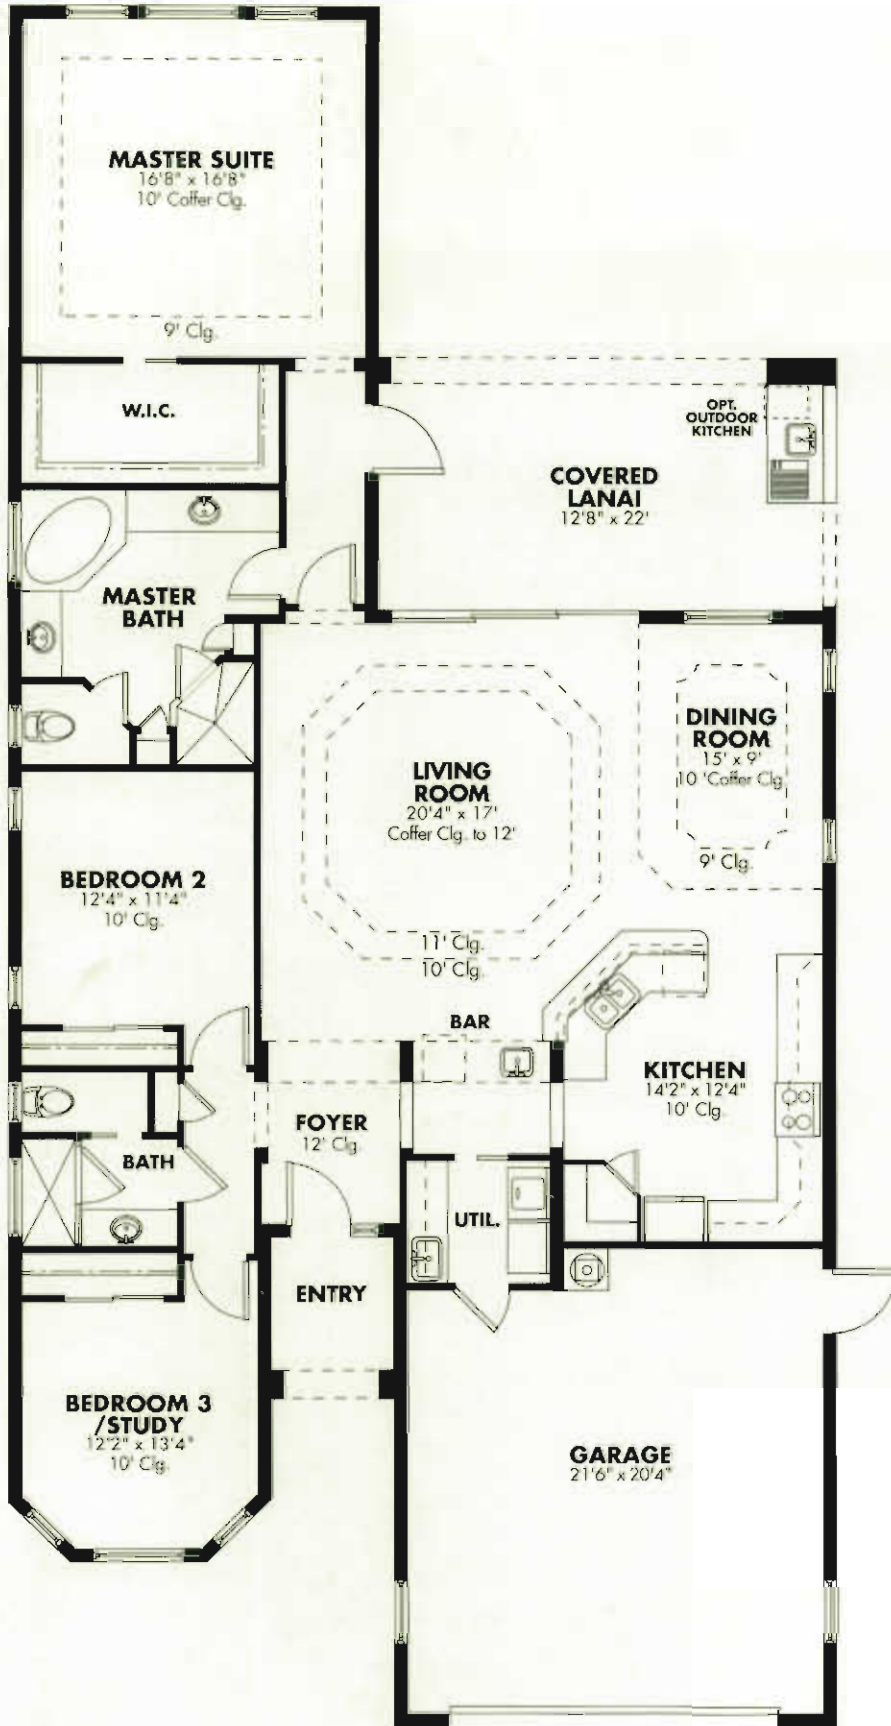

Catalina

SQUARE FOOTAGE

LIVING.....	1,991
GARAGE	488
ENTRY	47
LANAI	278
TOTAL	2,804

(239) 566-2371 • www.longoconstruction.com

ALL DIMENSIONS AND SPECIFICATIONS ARE APPROXIMATE AND SUBJECT TO CHANGE WITHOUT NOTICE.