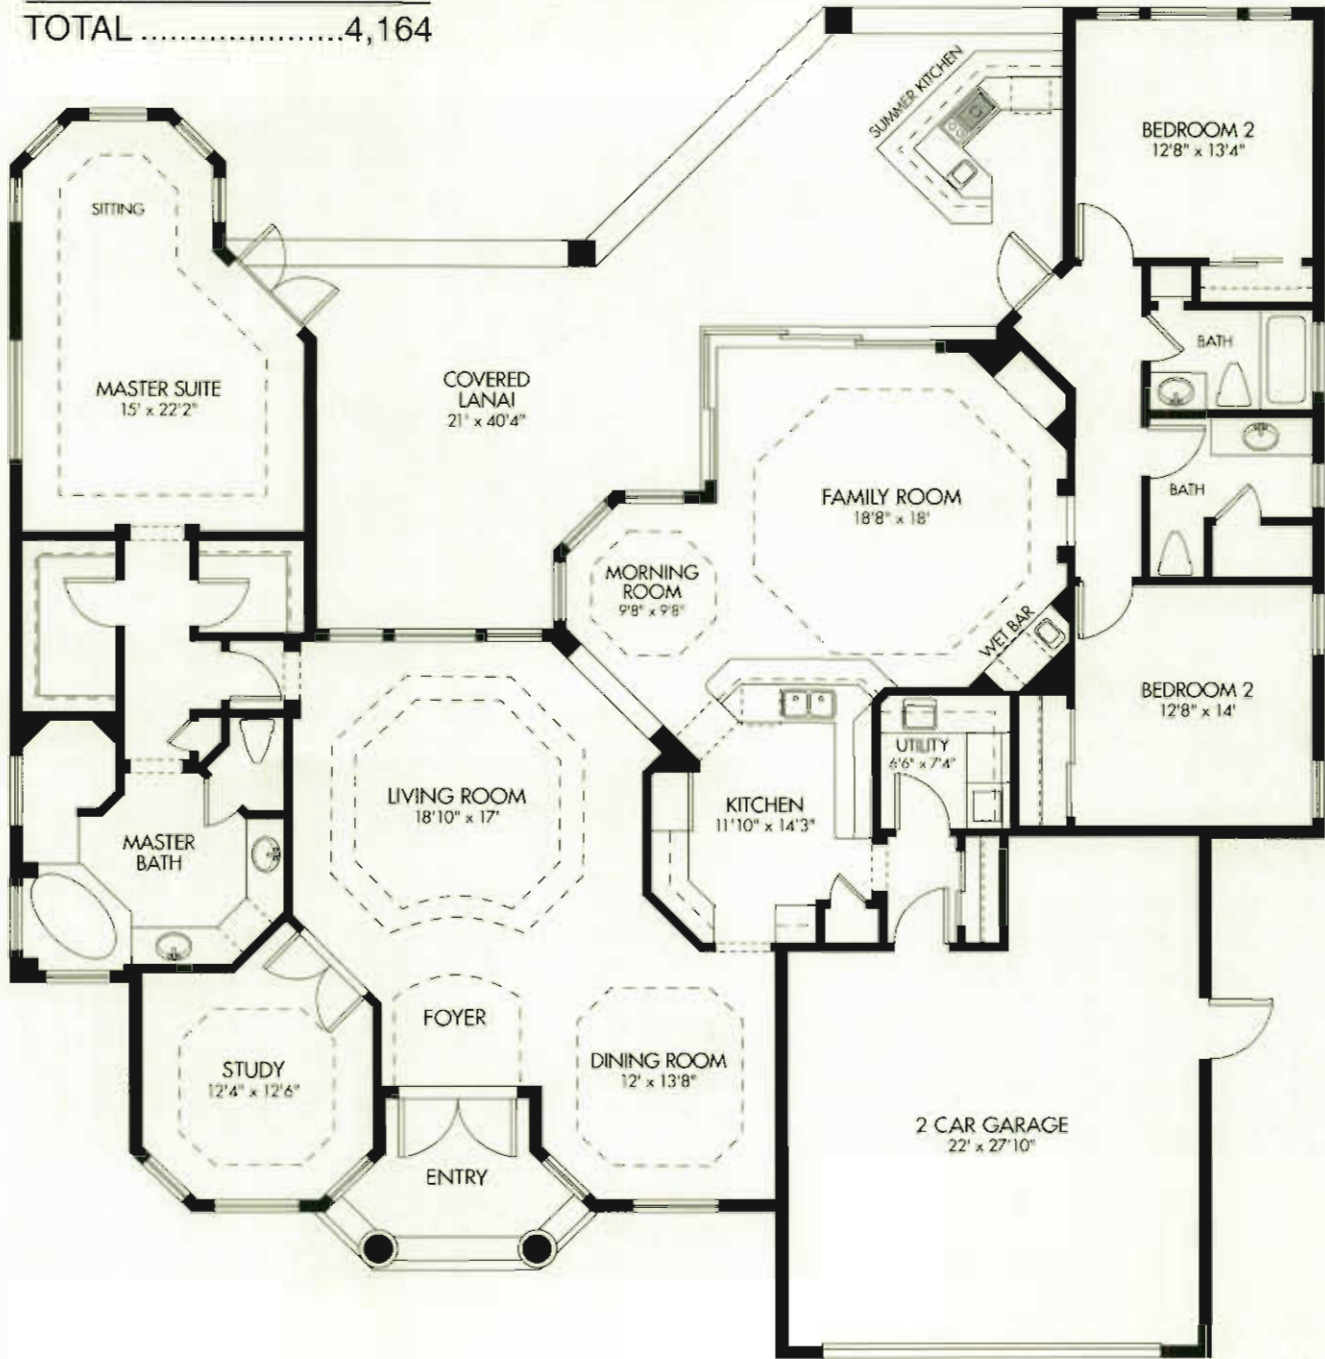

Antiqua

SQUARE FOOTAGE

LIVING	2,768
GARAGE	581
ENTRY	724
LANAI	91
TOTAL	4,164

(239) 566-2371 • www.longoconstruction.com

ALL DIMENSIONS AND SPECIFICATIONS ARE APPROXIMATE AND SUBJECT TO CHANGE WITHOUT NOTICE.