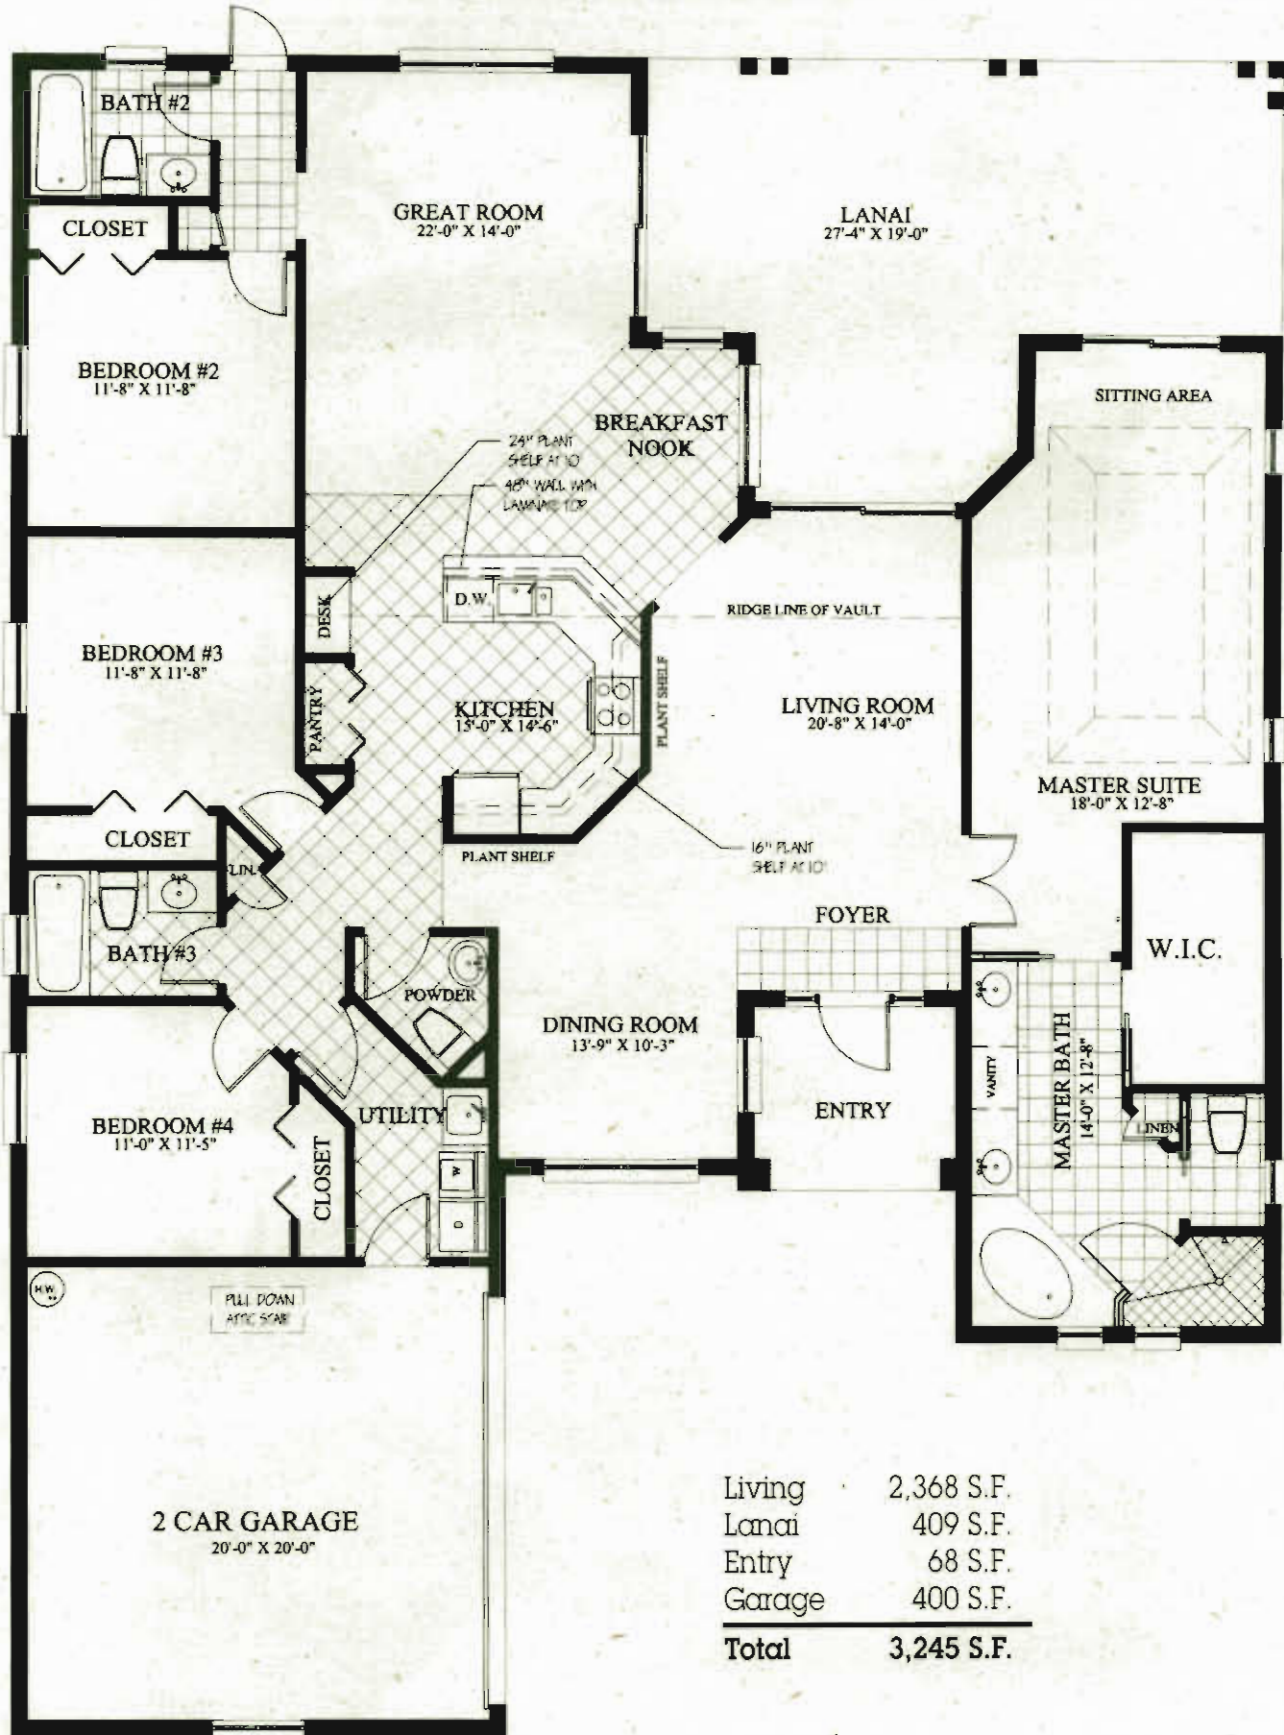

THE MAHOGANY II

The Mahogany II "A"

The Mahogany II "B"

The Mahogany II "C"

Artist's Renderings

THE MAHOGANY II

Living	2,368 S.F.
Lanai	409 S.F.
Entry	68 S.F.
Garage	400 S.F.
Total	3,245 S.F.

ALL DIMENSIONS ARE APPROXIMATE. THE DEVELOPER RESERVES THE RIGHT TO CHANGE AND ALTER ALL MATERIALS, SPECIFICATIONS, FEATURES, DIMENSIONS AND DESIGNS WITHOUT NOTICE