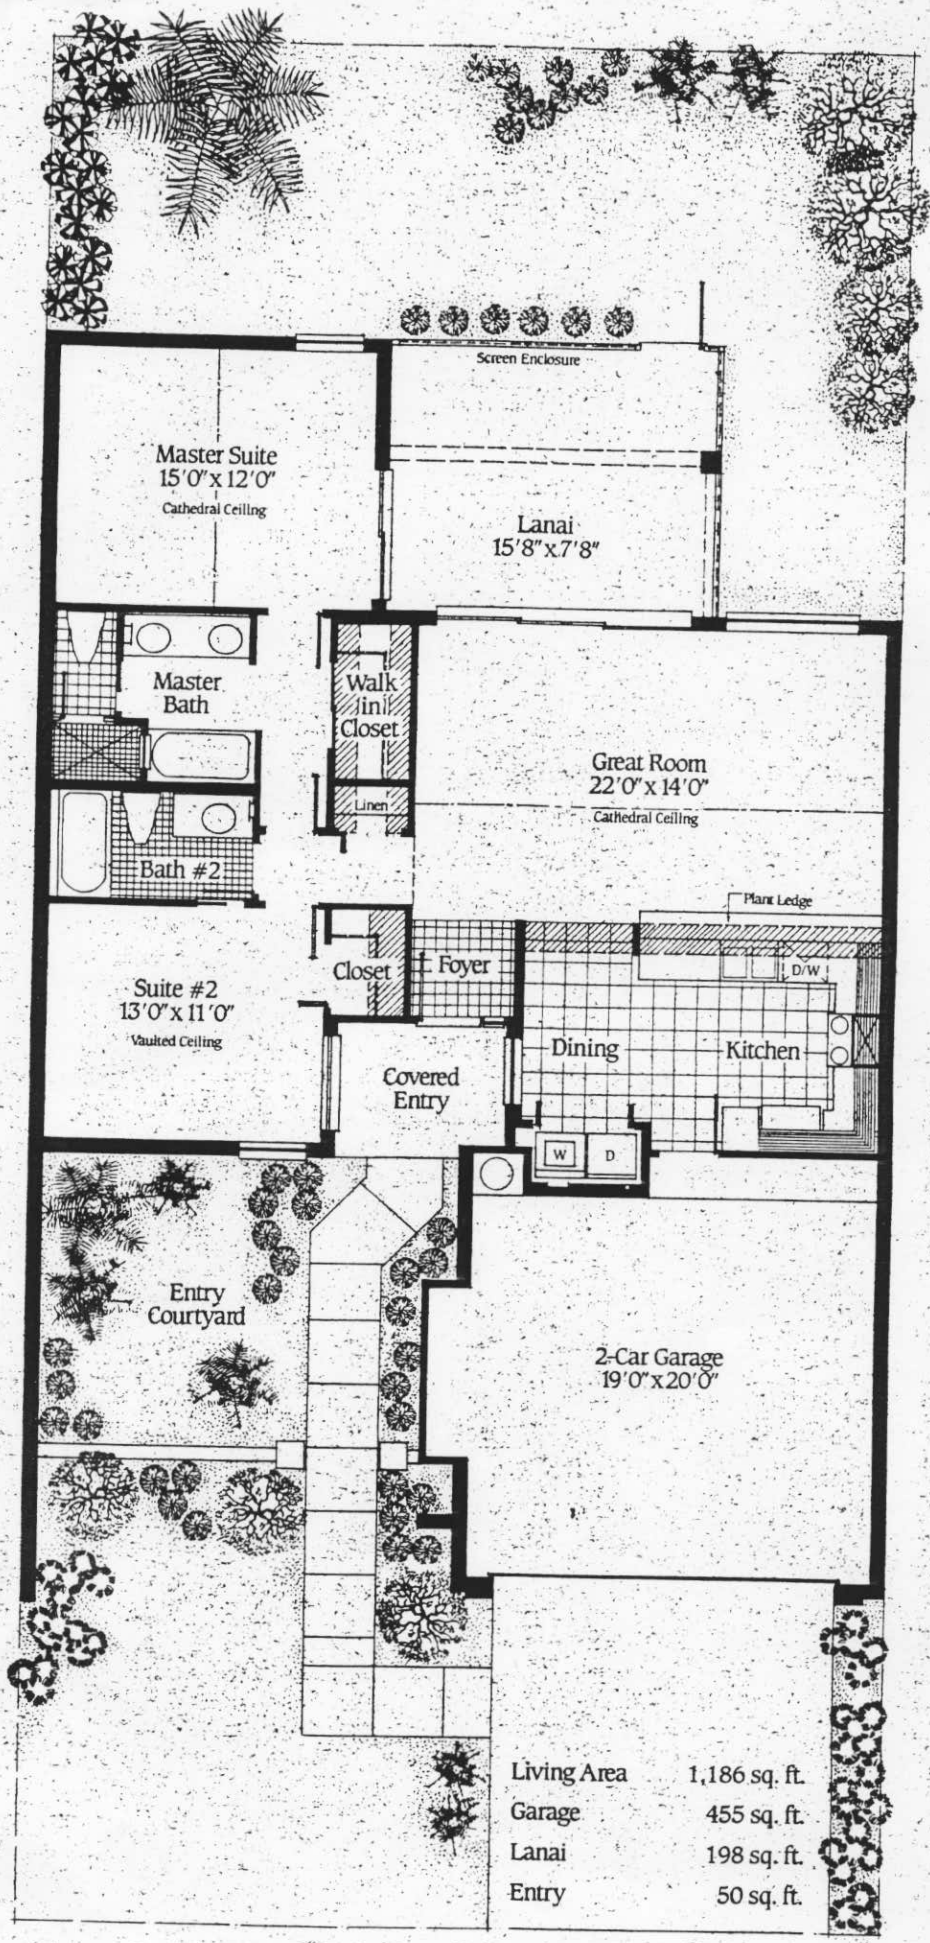

The Dove
*2 Bedroom, 2 Bath,
 2-Car Garage Villa*

Living Area	1,186 sq. ft.
Garage	455 sq. ft.
Lanai	198 sq. ft.
Entry	50 sq. ft.
Total	1,889 sq. ft.

All dimensions and specifications are approximate and subject to change without notice.